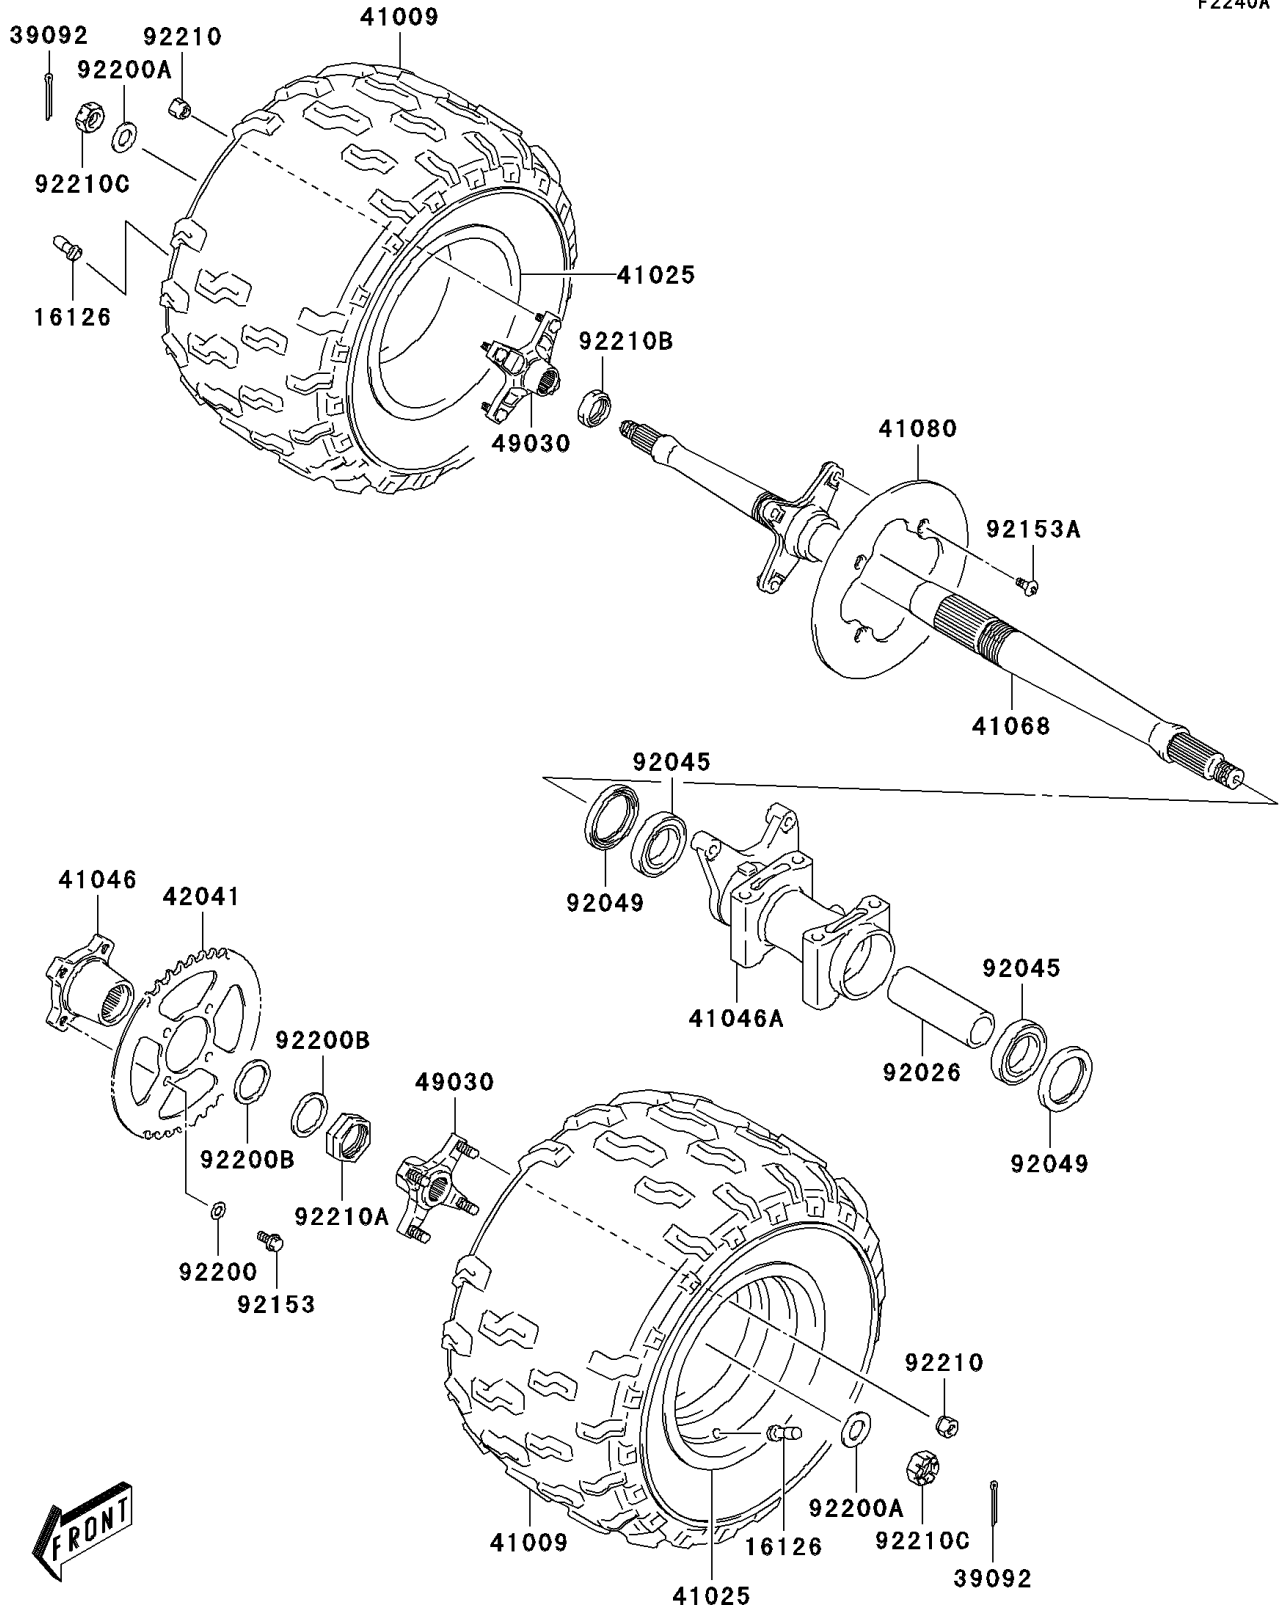

# 2004 KFX400 PARTS DIAGRAM

Rear Hub(A2)

F2240A

## 2004 KFX400 PARTS LIST

### Rear Hub(A2)

ITEM NAME	PART NUMBER	QUANTITY
VALVE,WHEEL RIM,TR412 (Ref # 16126)	16126-S002	2
PIN-HAIR,REAR HUB (Ref # 39092)	39092-S010	2
TIRE,RR (Ref # 41009)	41009-S013	2
RIM,REAR WHEEL,9X8.0AT (Ref # 41025)	41025-S009	2
HOUSING-BEARING (Ref # 41046)	41046-S004	1
HOUSING-BEARING (Ref # 41046A)	41046-S006	1
AXLE,RR (Ref # 41068)	41068-S015	1
DISC,REAR BRAKE (Ref # 41080)	41080-S006	1
SPROCKET-HUB (Ref # 42041)	42041-S006	1
HUB,RR,F.GRAY (Ref # 49030)	49030-S004-563	2
SPACER,REAR AXLE (Ref # 92026)	92026-S106	1
BEARING-BALL,REAR AXLE (Ref # 92045)	92045-S049	2
SEAL-OIL,AXLE (Ref # 92049)	92049-S052	2
BOLT,REAR SPROCKET (Ref # 92153)	92153-S277	4
BOLT (Ref # 92153A)	92153-S283	4
WASHER,REAR SPROCKET (Ref # 92200)	92200-S139	4
WASHER,REAR HUB (Ref # 92200A)	92200-S141	2
WASHER,REAR AXLE (Ref # 92200B)	92200-S143	2
NUT,WHEEL (Ref # 92210)	92210-S100	8
NUT,REAR AXLE (Ref # 92210A)	92210-S109	1
NUT,REAR AXLE (Ref # 92210B)	92210-S110	1
NUT,REAR HUB (Ref # 92210C)	92210-S113	2