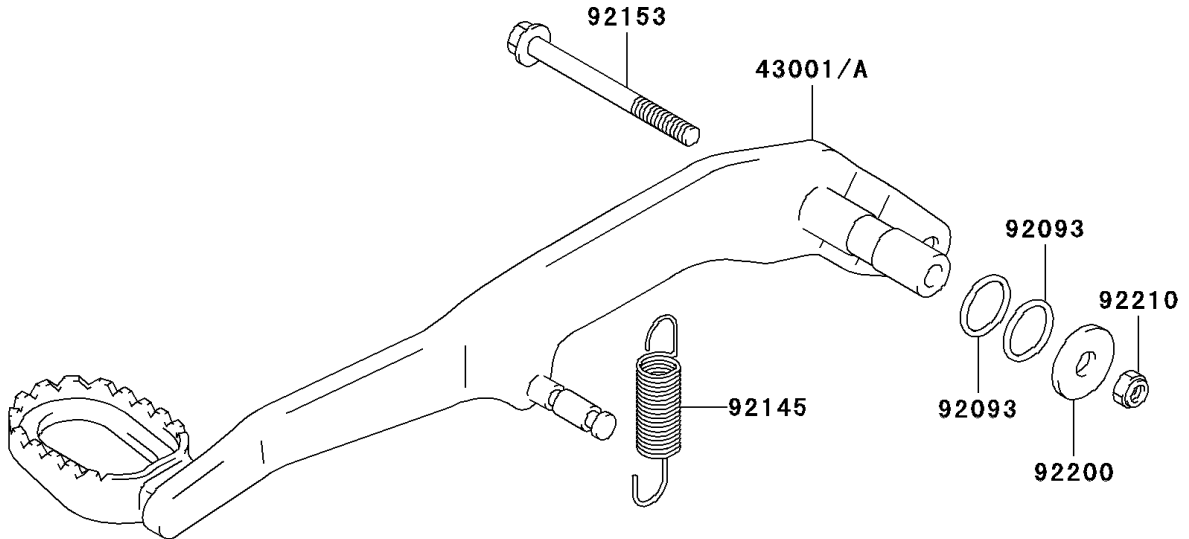

2004 KFX400 PARTS DIAGRAM

Brake Pedal

F2260

2004 KFX400 PARTS LIST

Brake Pedal

ITEM NAME	PART NUMBER	QUANTITY
LEVER-BRAKE (Ref # 43001A)	43001-S009	1
SEAL (Ref # 92093)	92093-S008	2
SPRING,BRAKE PEDAL (Ref # 92145)	92145-S093	1
BOLT,BRAKE PEDAL (Ref # 92153)	92153-S248	1
WASHER (Ref # 92200)	92200-S134	1
NUT (Ref # 92210)	92210-S024	1