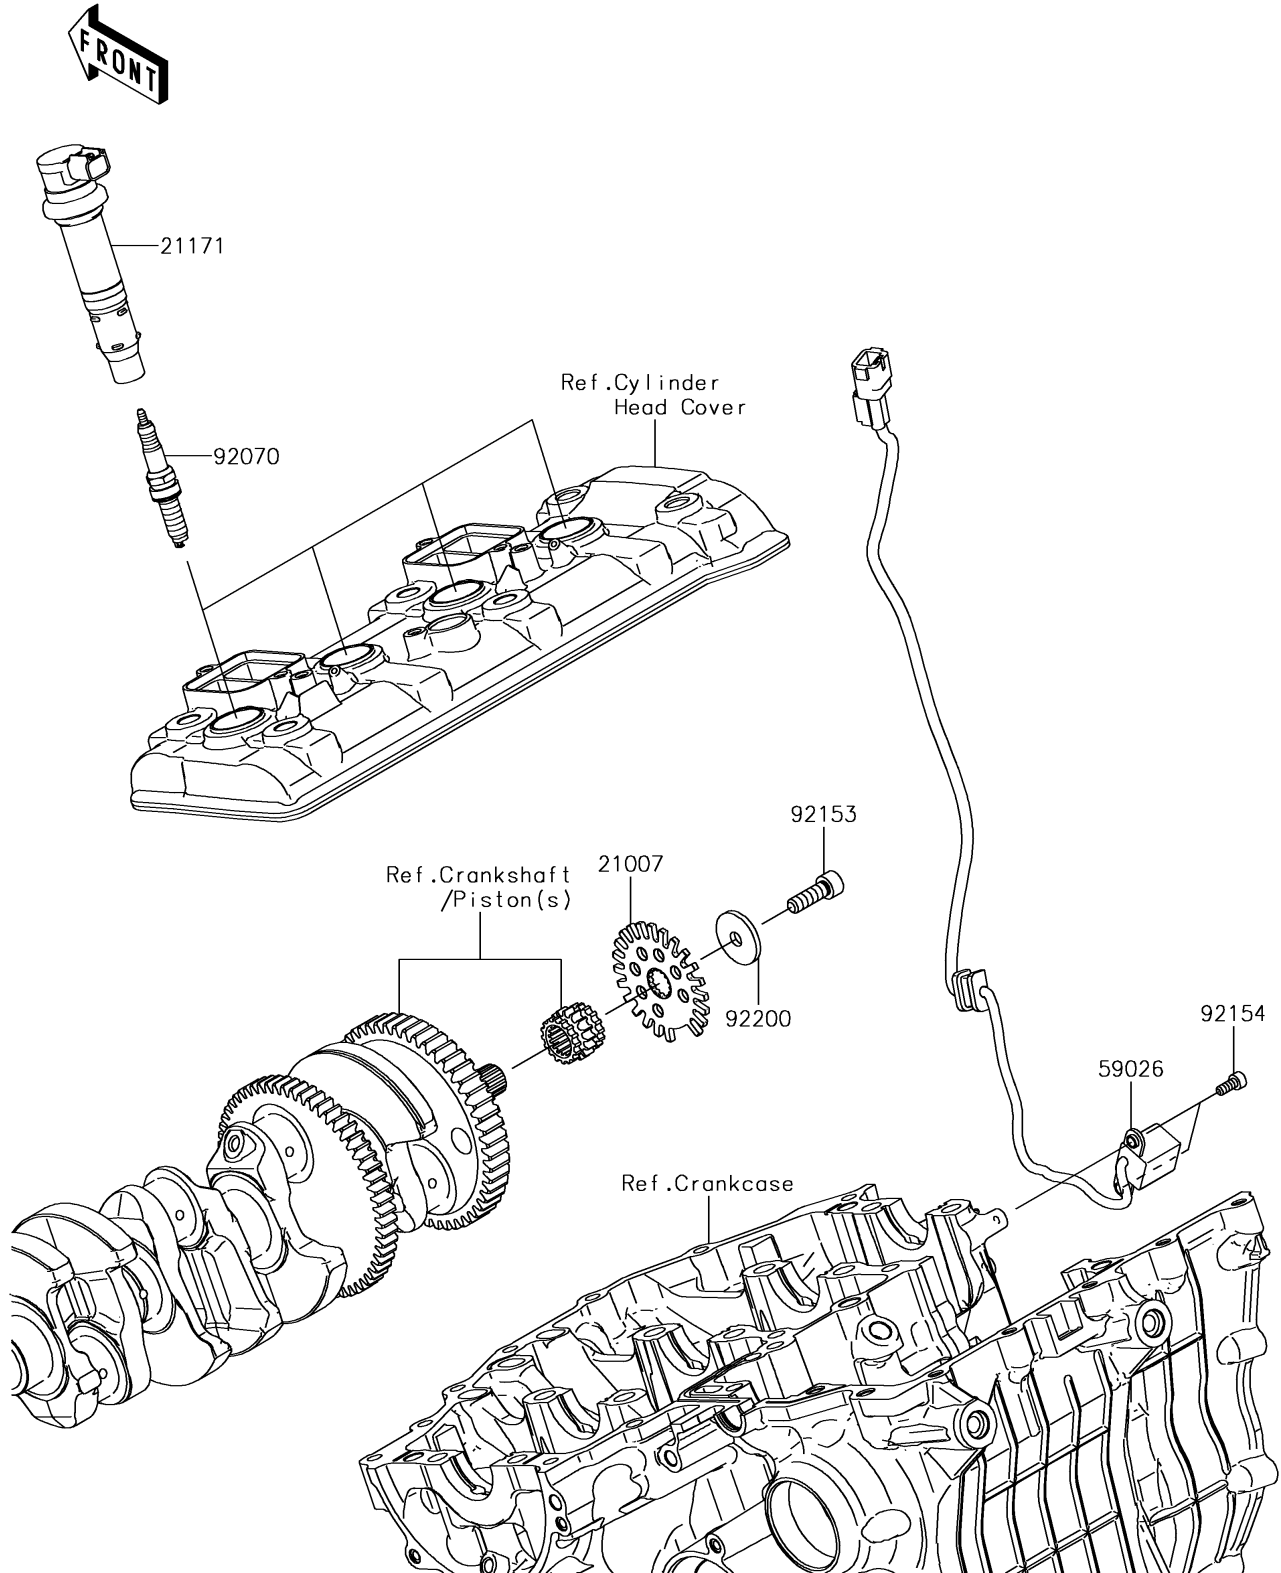

2018 NINJA H2™ SX SE PARTS DIAGRAM

Ignition System

E1830

2018 NINJA H2™ SX SE PARTS LIST

Ignition System

ITEM NAME	PART NUMBER	QUANTITY
ROTOR,PULSING (Ref # 21007)	21007-0622	1
COIL-ASSY-IGNITION (Ref # 21171)	21171-0732	4
COIL-PULSING (Ref # 59026)	59026-0047	1
PLUG-SPARK,SILMAR9E9(NGK) (Ref # 92070)	92070-0720	4
BOLT,8X25 (Ref # 92153)	92153-1191	1
BOLT,SOCKET,5X12 (Ref # 92154)	92154-1540	2
WASHER,8.2X30X3 (Ref # 92200)	92200-2142	1