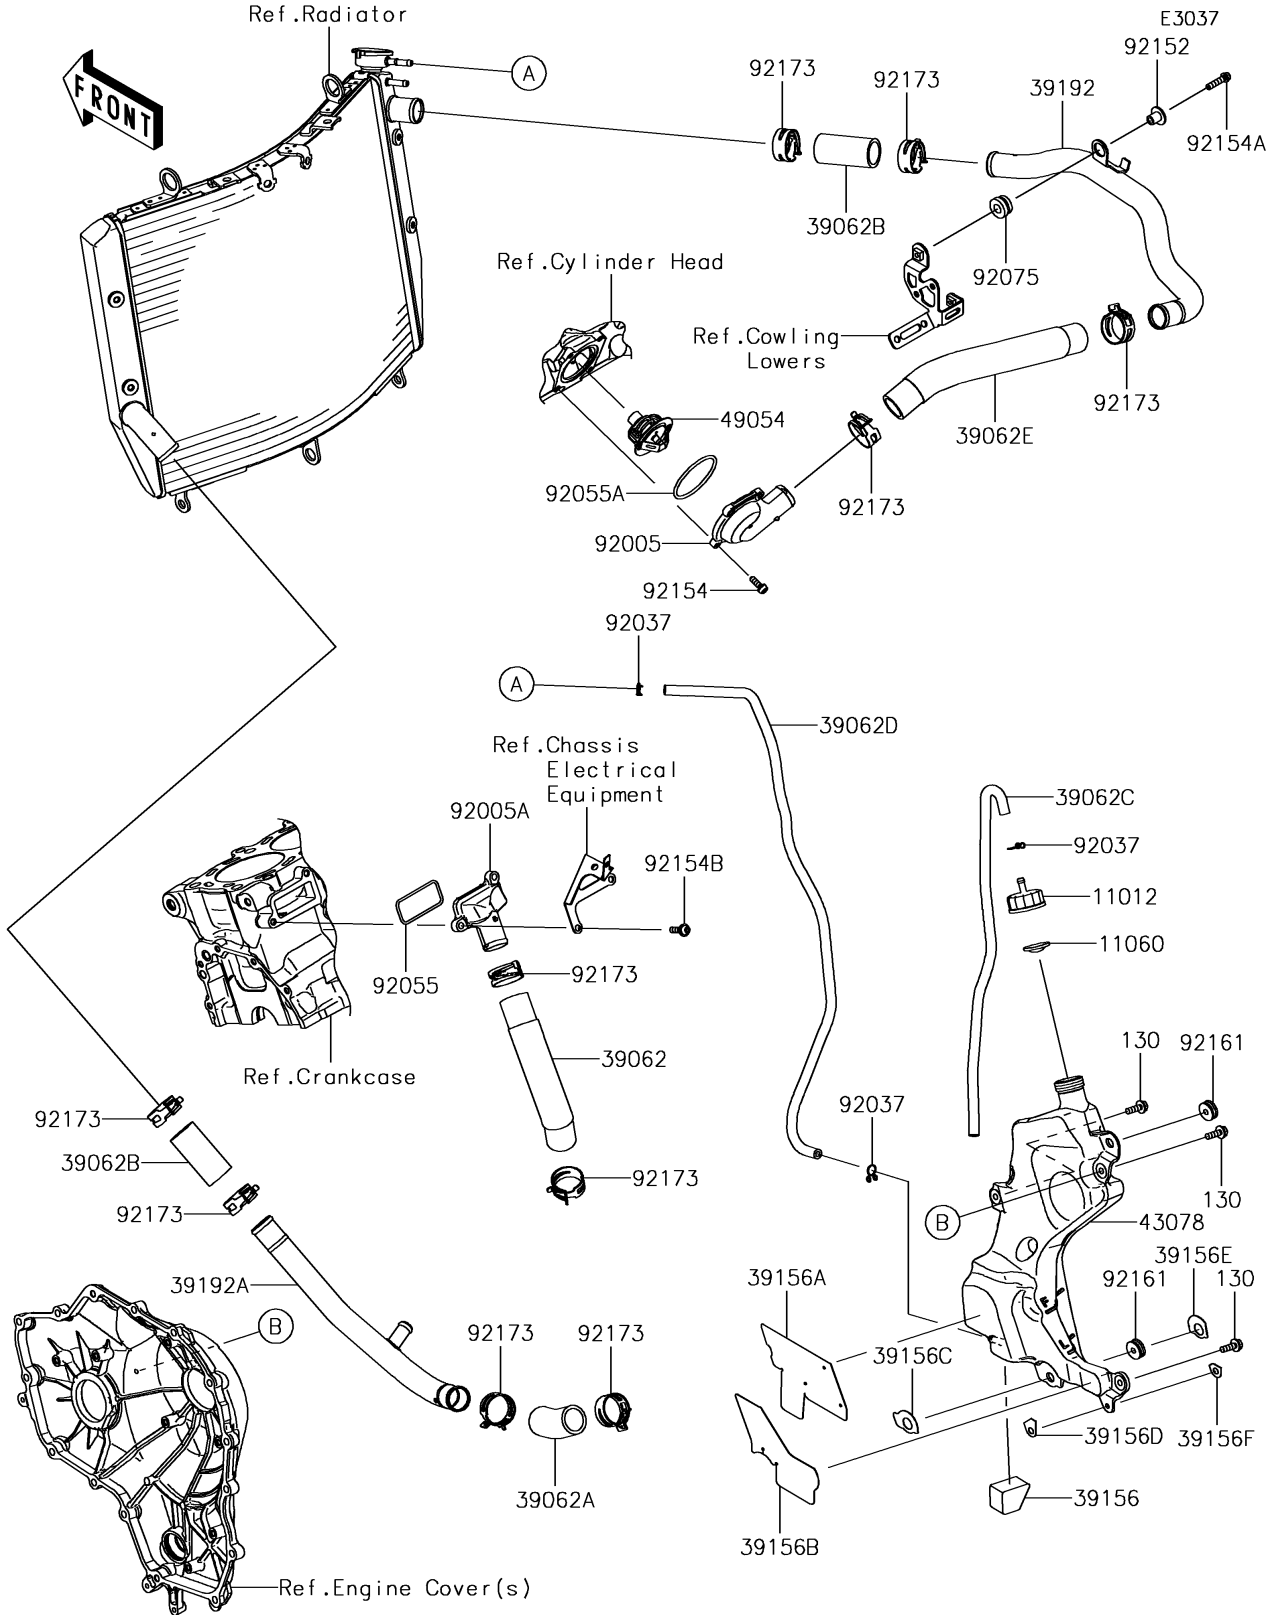

# 2018 NINJA H2™ SX SE PARTS DIAGRAM

## Water Pipe

### Water Pipe

ITEM NAME	PART NUMBER	QUANTITY
CAP (Ref # 11012)	11012-1854	1
GASKET,RESERVOIR TANK CAP (Ref # 11060)	11060-1349	1
BOLT-FLANGED,6X18 (Ref # 130)	130BA0618	3
HOSE-COOLING,W/PUMP-FITTING (Ref # 39062)	39062-0681	1
HOSE-COOLING,W/PIPE-W/PUMP (Ref # 39062A)	39062-0683	1
HOSE-COOLING,RADIATOR-W/PIPE (Ref # 39062B)	39062-0701	2
HOSE-COOLING (Ref # 39062C)	39062-0787	1
HOSE-COOLING (Ref # 39062D)	39062-0788	1
HOSE-COOLING,FITTING-W/PIPE (Ref # 39062E)	39062-0789	1
PAD,RESERVOIR (Ref # 39156)	39156-2252	1
PAD (Ref # 39156A)	39156-2389	1
PAD (Ref # 39156B)	39156-2390	1
PAD (Ref # 39156C)	39156-2391	1
PAD (Ref # 39156D)	39156-2392	1
PAD (Ref # 39156E)	39156-2393	1
PAD (Ref # 39156F)	39156-2394	1
PIPE-WATER,RADIATOR,RH-HOSE (Ref # 39192)	39192-0646	1
PIPE-WATER,RADIATOR,LH-W/PUMP (Ref # 39192A)	39192-0648	1
RESERVOIR (Ref # 43078)	43078-0592	1
THERMOSTAT (Ref # 49054)	49054-0004	1
FITTING,THERMO COVER (Ref # 92005)	92005-0887	1
FITTING,CYLINDER (Ref # 92005A)	92005-0888	1
CLAMP,TUBE (Ref # 92037)	92037-147	3
RING-O (Ref # 92055)	92055-0809	1
RING-O,54.5X2.6 (Ref # 92055A)	92055-0810	1
DAMPER,RUBBER (Ref # 92075)	92075-1123	1
COLLAR (Ref # 92152)	92152-2112	1
BOLT,SOCKET,5X16 (Ref # 92154)	92154-1449	4
BOLT,SOCKET,6X25 (Ref # 92154A)	92154-1457	1

### Water Pipe

ITEM NAME	PART NUMBER	QUANTITY
BOLT,SOCKET,6X20 (Ref # 92154B)	92154-1499	2
DAMPER,6X20X7.5 (Ref # 92161)	92161-1991	2
CLAMP,34MM (Ref # 92173)	92173-1360	10