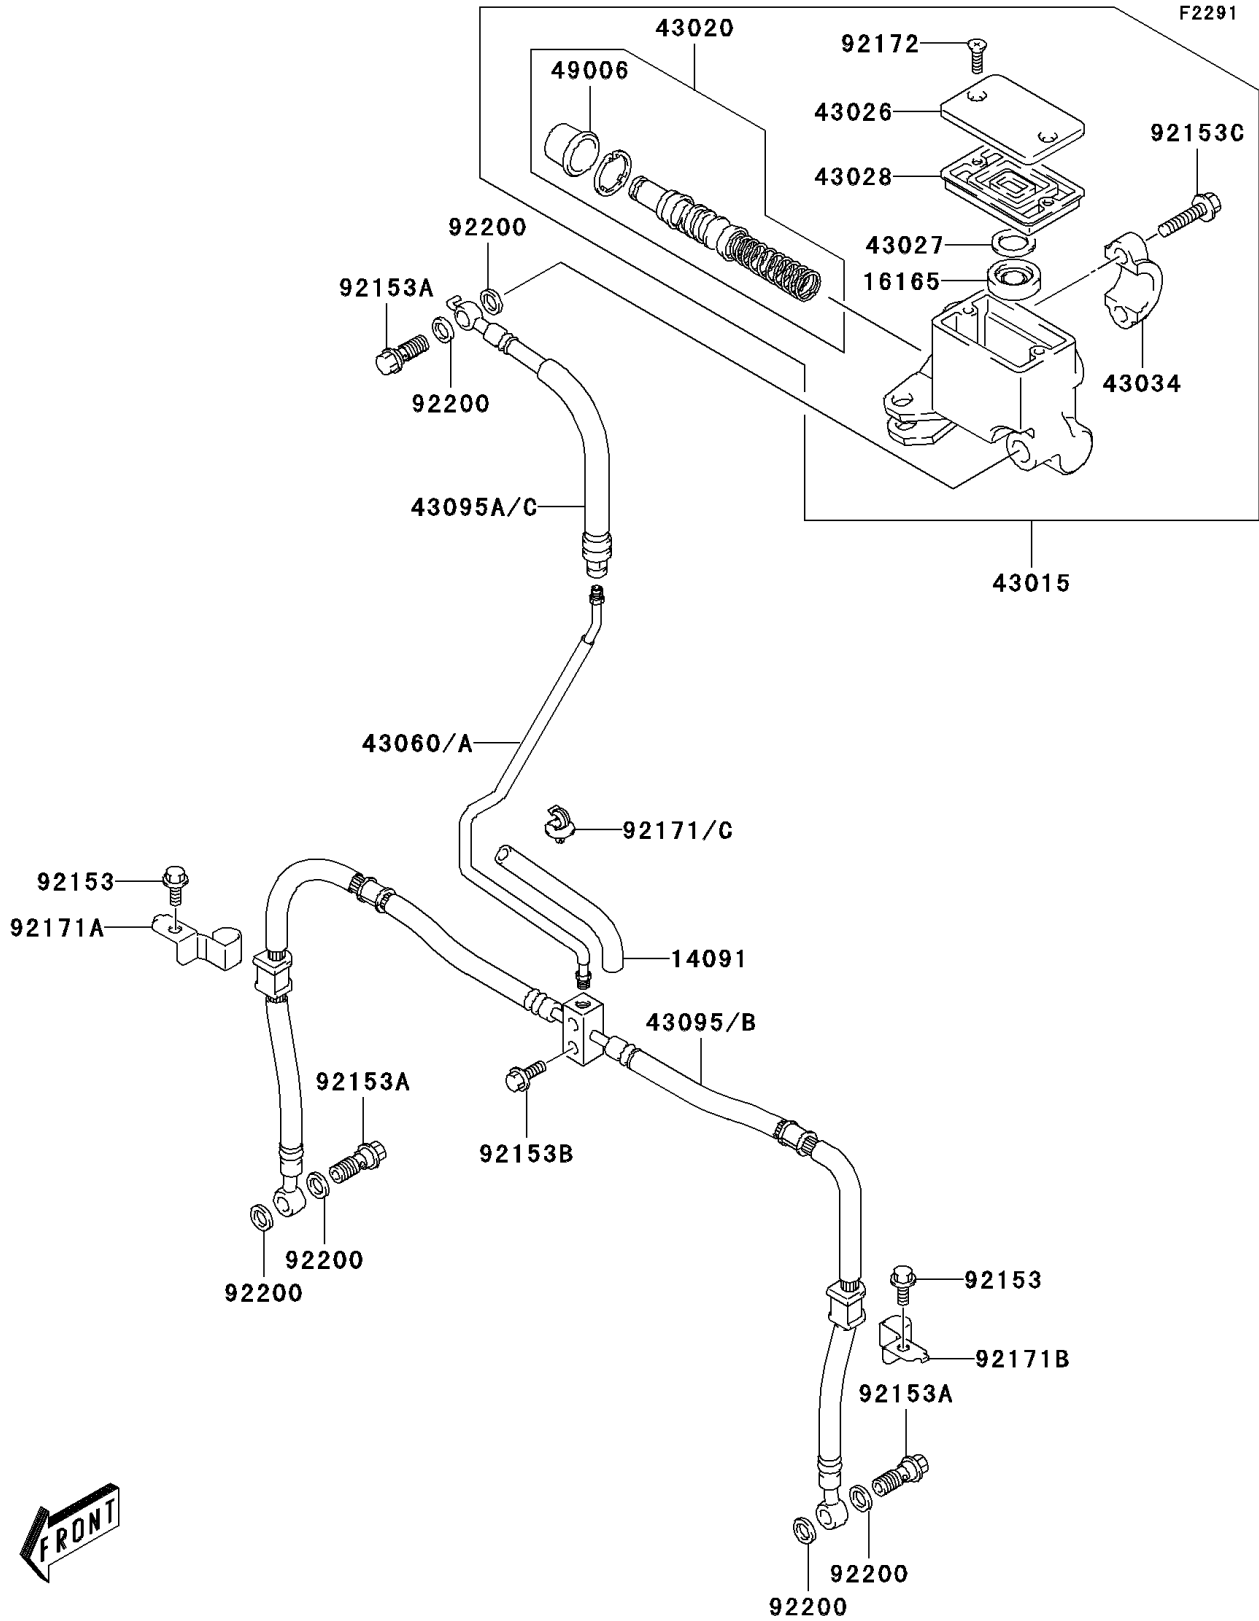

# 2003 KFX400 PARTS DIAGRAM

## Front Master Cylinder

## 2003 KFX400 PARTS LIST

### Front Master Cylinder

ITEM NAME	PART NUMBER	QUANTITY
COVER,BRAKE PIPE (Ref # 14091)	14091-S092	1
SEPARATOR (Ref # 16165)	16165-S004	1
CYLINDER-ASSY-MASTER,FR (Ref # 43015)	43015-S008	1
PISTON-COMP-BRAKE (Ref # 43020)	43020-S004	1
CAP-BRAKE (Ref # 43026)	43026-S006	1
PLATE-DIAPHRAGM (Ref # 43027)	43027-S001	1
DIAPHRAGM (Ref # 43028)	43028-S005	1
HOLDER-BRAKE (Ref # 43034)	43034-S002	1
PIPE-BRAKE (Ref # 43060)	43060-S002	1
HOSE-BRAKE (Ref # 43095)	43095-S007	1
HOSE-BRAKE (Ref # 43095A)	43095-S008	1
BOOT (Ref # 49006)	49006-S004	1
BOLT (Ref # 92153)	92153-S010	2
BOLT (Ref # 92153A)	92153-S053	3
BOLT (Ref # 92153B)	92153-S144	1
BOLT,6X25 (Ref # 92153C)	92153-S298	2
CLAMP,BRAKE CABLE (Ref # 92171)	92171-S092	1
CLAMP,BRAKE HOSE (Ref # 92171A)	92171-S100	1
CLAMP,BRAKE HOSE (Ref # 92171B)	92171-S101	1
SCREW,RESERVOIR CAP (Ref # 92172)	92172-S054	2
WASHER,10X15X1.5 (Ref # 92200)	92200-S014	6