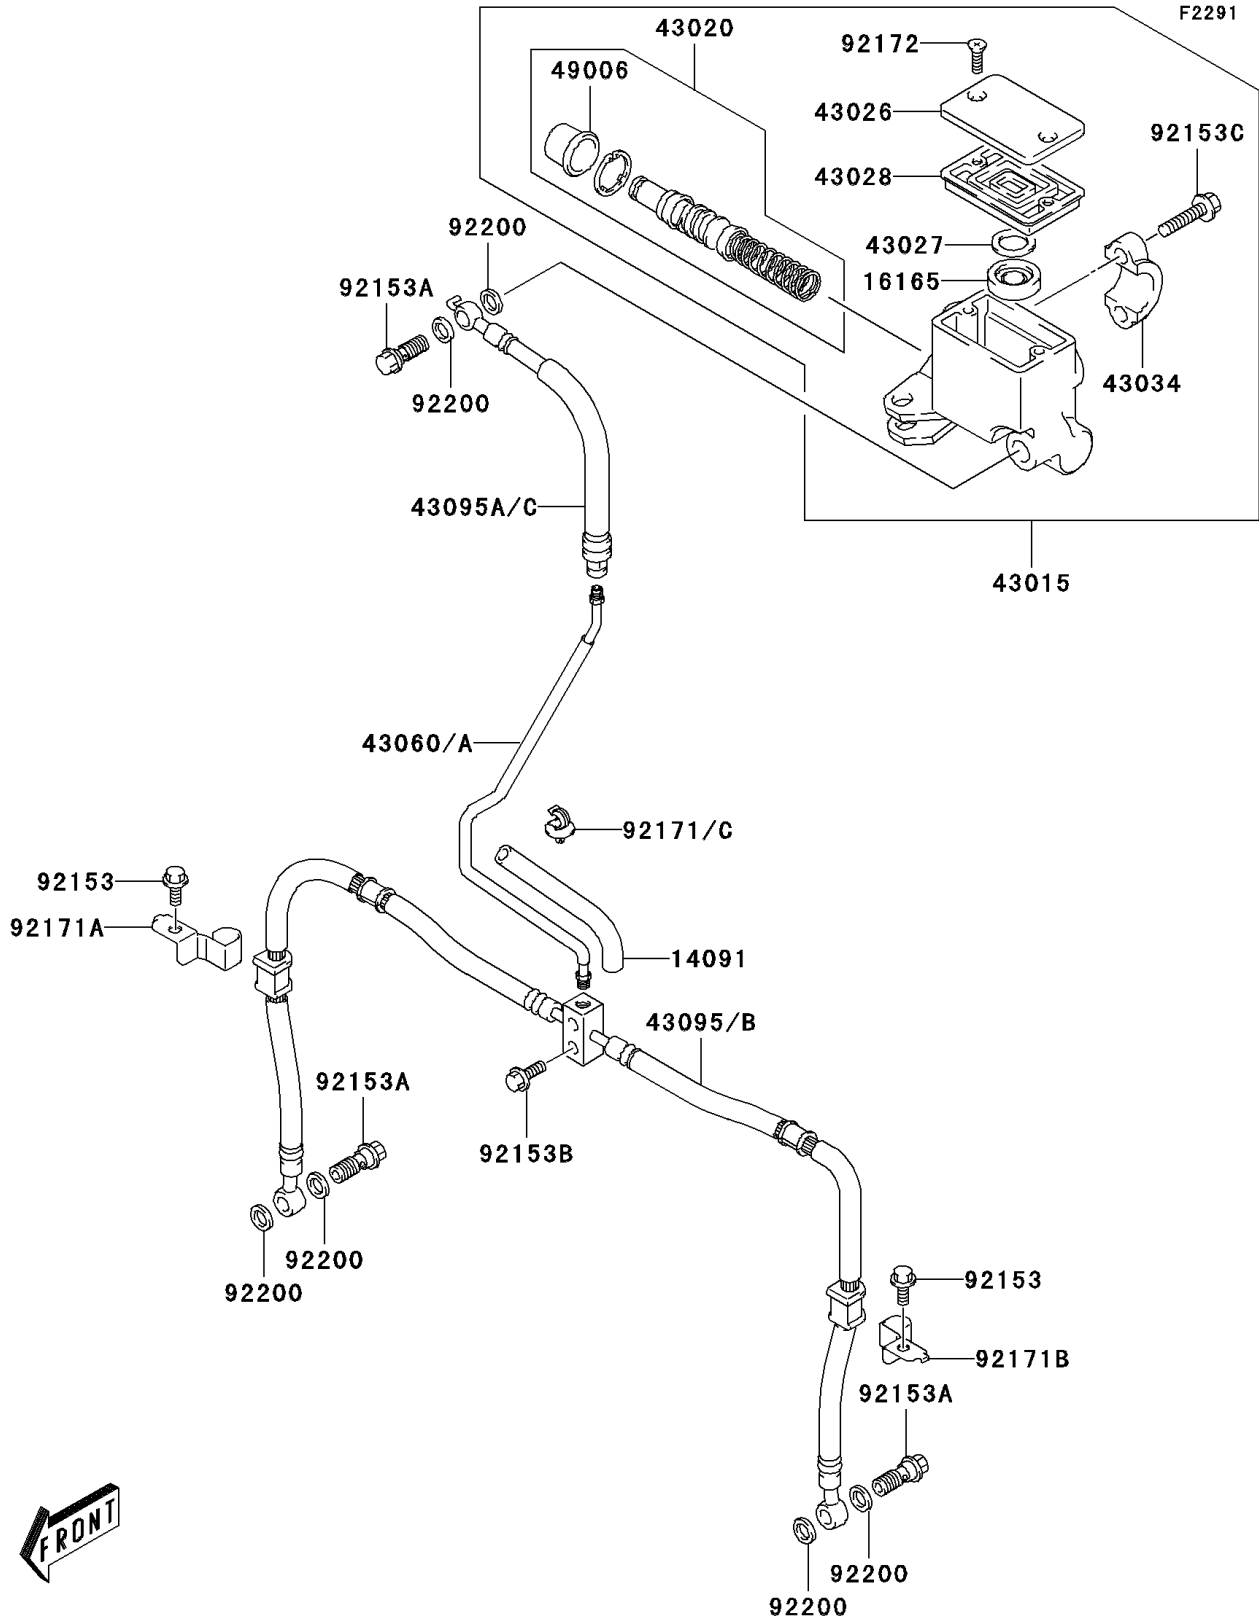

2003 KFX400 PARTS DIAGRAM

Front Master Cylinder

2003 KFX400 PARTS LIST

Front Master Cylinder

ITEM NAME	PART NUMBER	QUANTITY
COVER,BRAKE PIPE (Ref # 14091)	14091-S092	1
SEPARATOR (Ref # 16165)	16165-S004	1
CYLINDER-ASSY-MASTER,FR (Ref # 43015)	43015-S008	1
PISTON-COMP-BRAKE (Ref # 43020)	43020-S004	1
CAP-BRAKE (Ref # 43026)	43026-S006	1
PLATE-DIAPHRAGM (Ref # 43027)	43027-S001	1
DIAPHRAGM (Ref # 43028)	43028-S005	1
HOLDER-BRAKE (Ref # 43034)	43034-S002	1
PIPE-BRAKE (Ref # 43060)	43060-S002	1
HOSE-BRAKE (Ref # 43095)	43095-S007	1
HOSE-BRAKE (Ref # 43095A)	43095-S008	1
BOOT (Ref # 49006)	49006-S004	1
BOLT (Ref # 92153)	92153-S010	2
BOLT (Ref # 92153A)	92153-S053	3
BOLT (Ref # 92153B)	92153-S144	1
BOLT,6X25 (Ref # 92153C)	92153-S298	2
CLAMP,BRAKE CABLE (Ref # 92171)	92171-S092	1
CLAMP,BRAKE HOSE (Ref # 92171A)	92171-S100	1
CLAMP,BRAKE HOSE (Ref # 92171B)	92171-S101	1
SCREW,RESERVOIR CAP (Ref # 92172)	92172-S054	2
WASHER,10X15X1.5 (Ref # 92200)	92200-S014	6