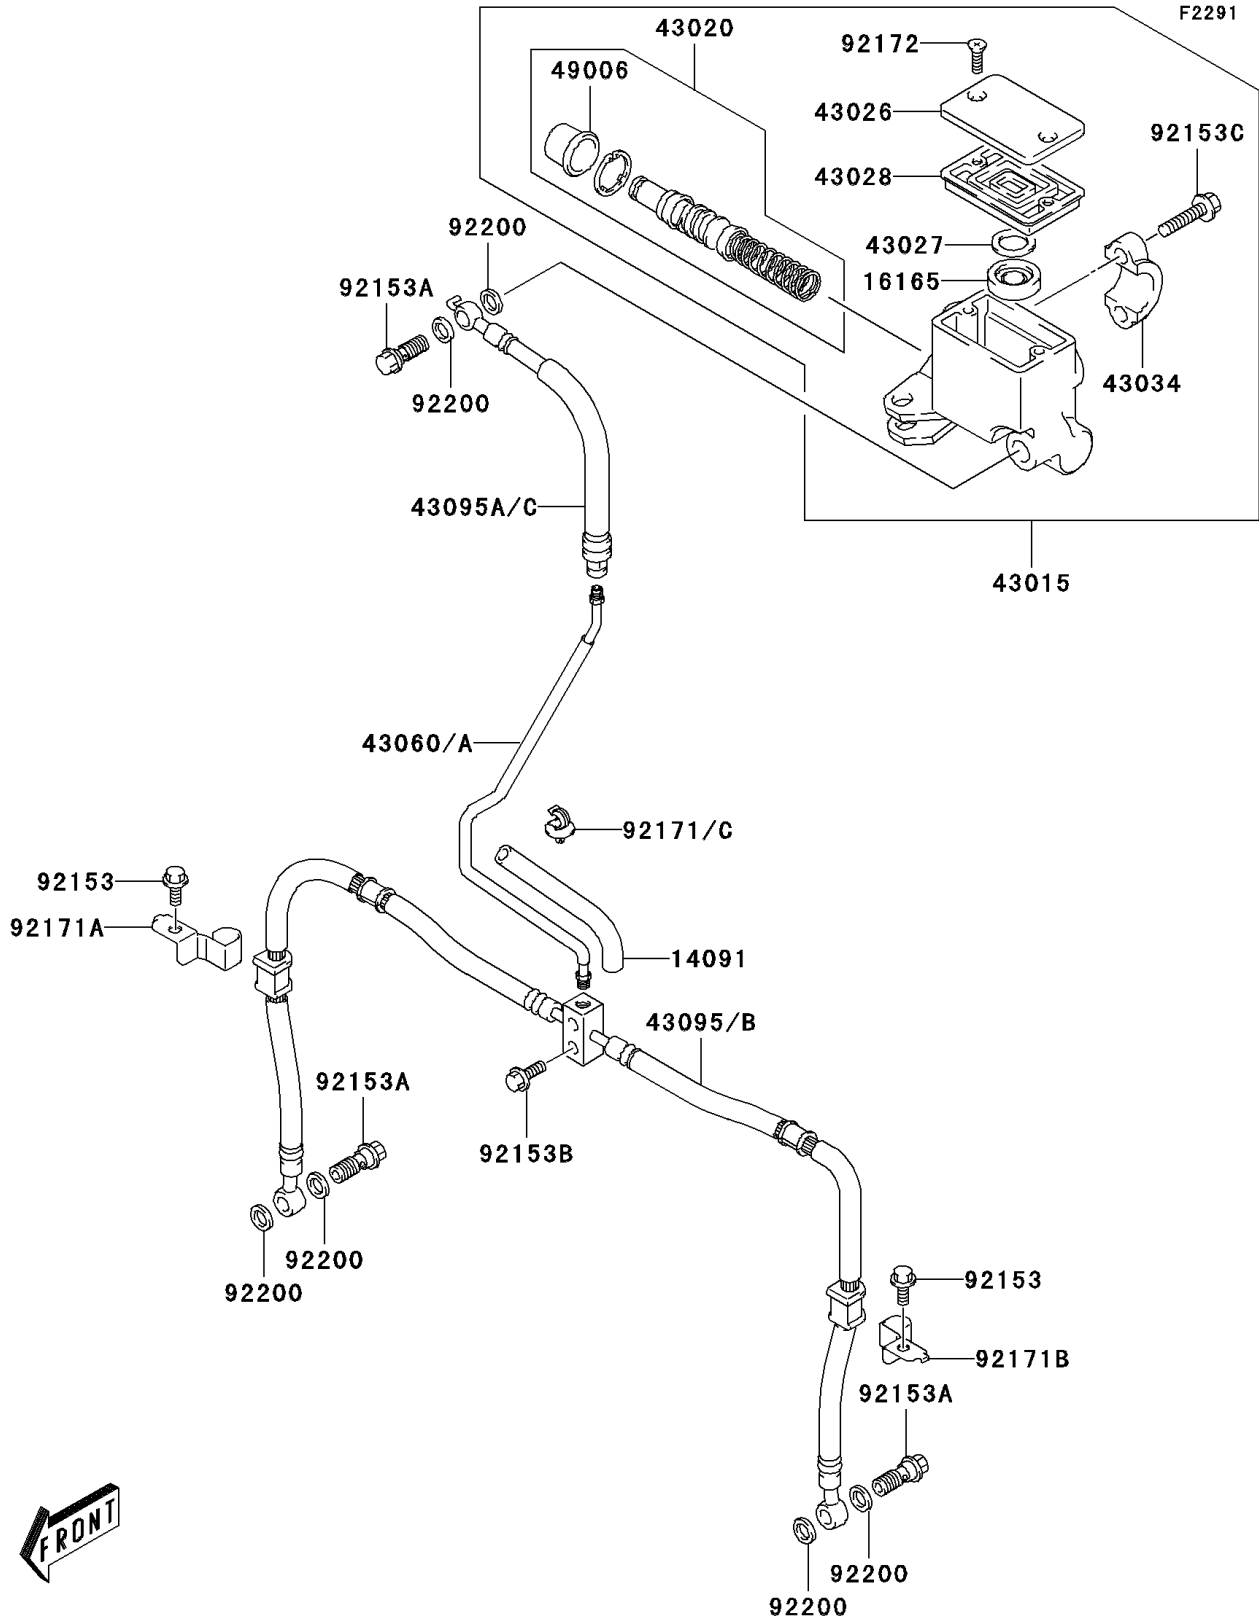

# 2004 KFX400 PARTS DIAGRAM

## Front Master Cylinder

## 2004 KFX400 PARTS LIST

### Front Master Cylinder

ITEM NAME	PART NUMBER	QUANTITY
COVER,BRAKE PIPE (Ref # 14091)	14091-S092	1
SEPARATOR (Ref # 16165)	16165-S004	1
CYLINDER-ASSY-MASTER,FR (Ref # 43015)	43015-S008	1
PISTON-COMP-BRAKE (Ref # 43020)	43020-S004	1
CAP-BRAKE (Ref # 43026)	43026-S006	1
PLATE-DIAPHRAGM (Ref # 43027)	43027-S001	1
DIAPHRAGM (Ref # 43028)	43028-S005	1
HOLDER-BRAKE (Ref # 43034)	43034-S002	1
PIPE-BRAKE (Ref # 43060)	43060-S002	1
HOSE-BRAKE (Ref # 43095)	43095-S007	1
HOSE-BRAKE (Ref # 43095A)	43095-S008	1
BOOT (Ref # 49006)	49006-S004	1
BOLT (Ref # 92153)	92153-S010	2
BOLT (Ref # 92153A)	92153-S053	3
BOLT (Ref # 92153B)	92153-S144	1
BOLT,6X25 (Ref # 92153C)	92153-S298	2
CLAMP,BRAKE CABLE (Ref # 92171)	92171-S092	1
CLAMP,BRAKE HOSE (Ref # 92171A)	92171-S100	1
CLAMP,BRAKE HOSE (Ref # 92171B)	92171-S101	1
SCREW,RESERVOIR CAP (Ref # 92172)	92172-S054	2
WASHER,10X15X1.5 (Ref # 92200)	92200-S014	6