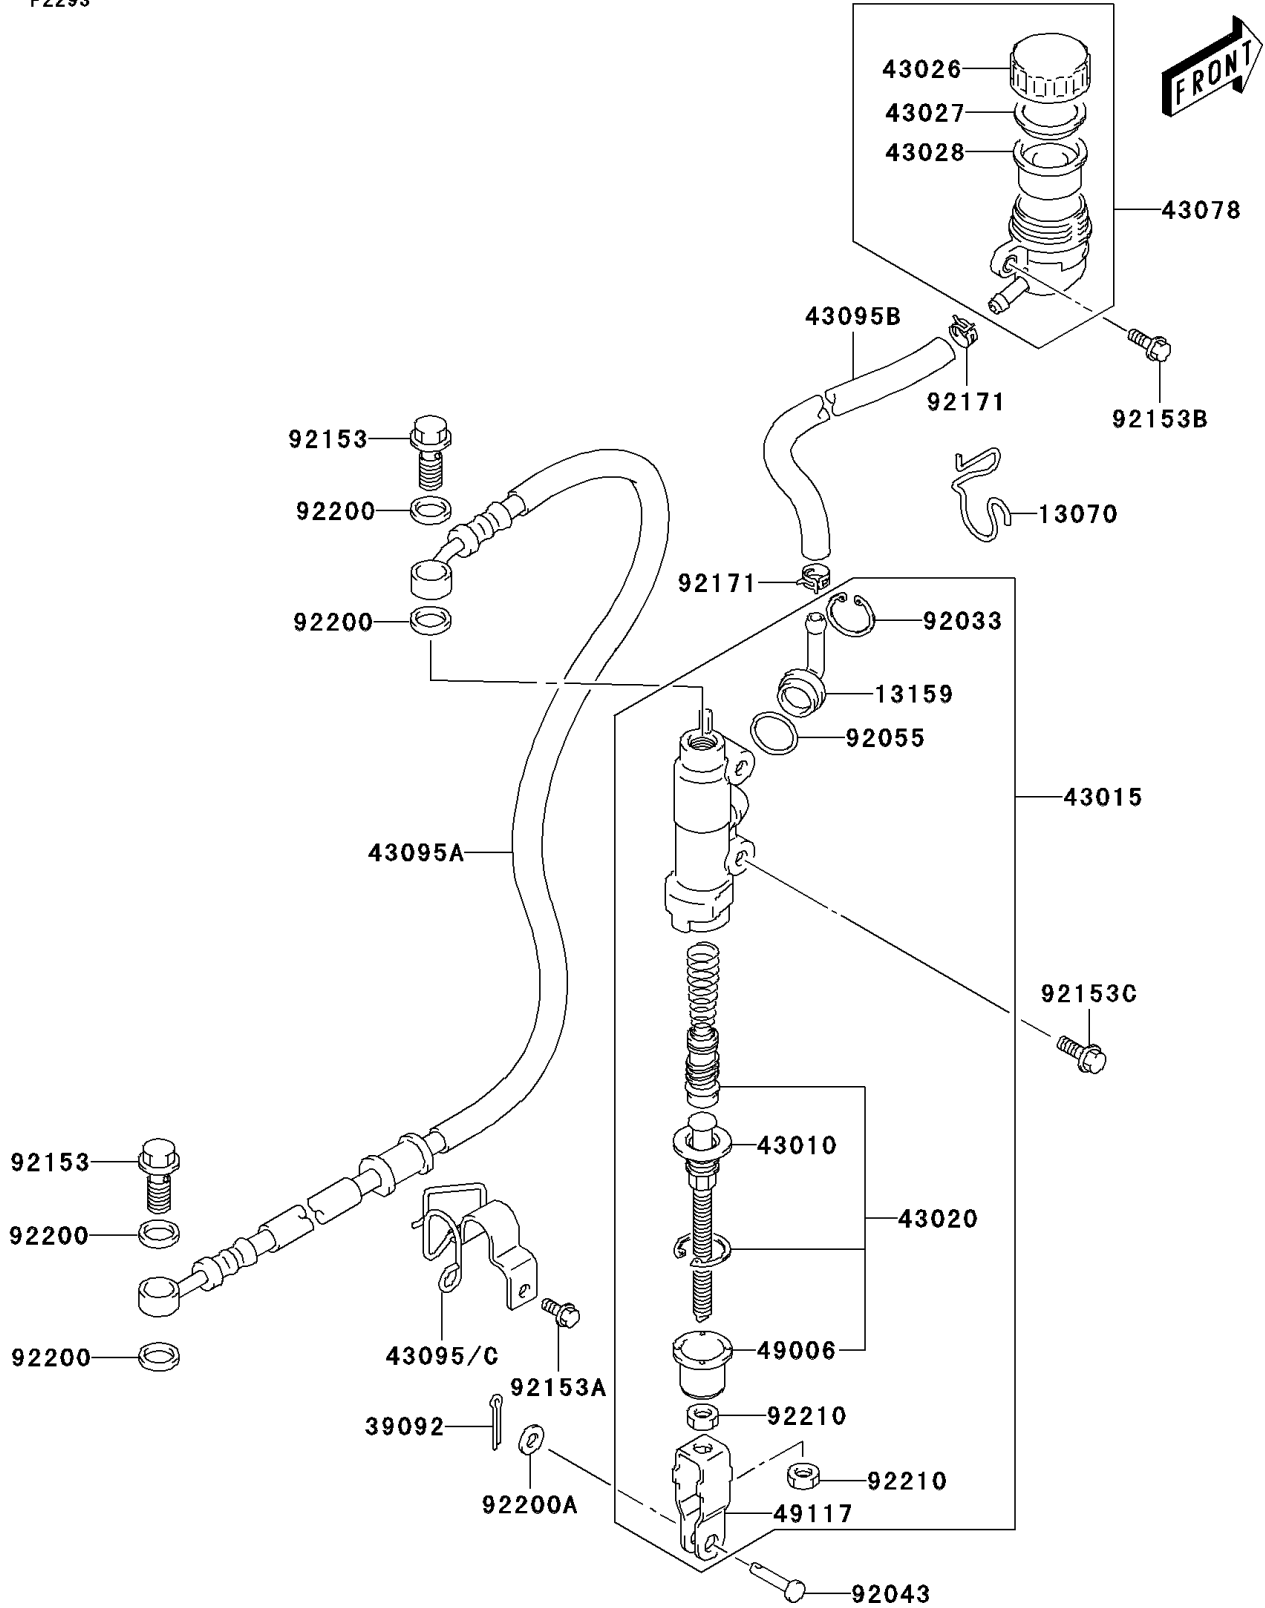

# 2004 KFX400 PARTS DIAGRAM

## Rear Master Cylinder

F2293

## 2004 KFX400 PARTS LIST

### Rear Master Cylinder

ITEM NAME	PART NUMBER	QUANTITY
GUIDE (Ref # 13070)	13070-S013	1
CONNECTOR (Ref # 13159)	13159-S002	1
PIN-HAIR,FR FOOTREST COTTER (Ref # 39092)	39092-S004	1
ROD-ASSY-BRAKE (Ref # 43010)	43010-S001	1
CYLINDER-ASSY-MASTER,RR (Ref # 43015)	43015-S009	1
PISTON-COMP-BRAKE (Ref # 43020)	43020-S005	1
CAP-BRAKE (Ref # 43026)	43026-S005	1
PLATE-DIAPHRAGM (Ref # 43027)	43027-S003	1
DIAPHRAGM (Ref # 43028)	43028-S010	1
RESERVOIR (Ref # 43078)	43078-S005	1
CLAMP,HOSE-BRAKE (Ref # 43095)	43095-S009	1
HOSE-BRAKE (Ref # 43095A)	43095-S010	1
HOSE-BRAKE (Ref # 43095B)	43095-S011	1
BOOT (Ref # 49006)	49006-S026	1
YOKE (Ref # 49117)	49117-S002	1
RING-SNAP (Ref # 92033)	92033-S042	1
PIN,REAR MASTER CYLINDER (Ref # 92043)	92043-S036	1
RING-O (Ref # 92055)	92055-S071	1
BOLT (Ref # 92153)	92153-S053	2
BOLT (Ref # 92153A)	92153-S143	1
BOLT (Ref # 92153B)	92153-S144	1
BOLT,REAR MASTER CYLINDER (Ref # 92153C)	92153-S260	2
CLAMP (Ref # 92171)	92171-S086	2
WASHER,10X15X1.5 (Ref # 92200)	92200-S014	4
WASHER,REAR MASTER CYLINDER (Ref # 92200A)	92200-S135	1
NUT (Ref # 92210)	92210-S112	2