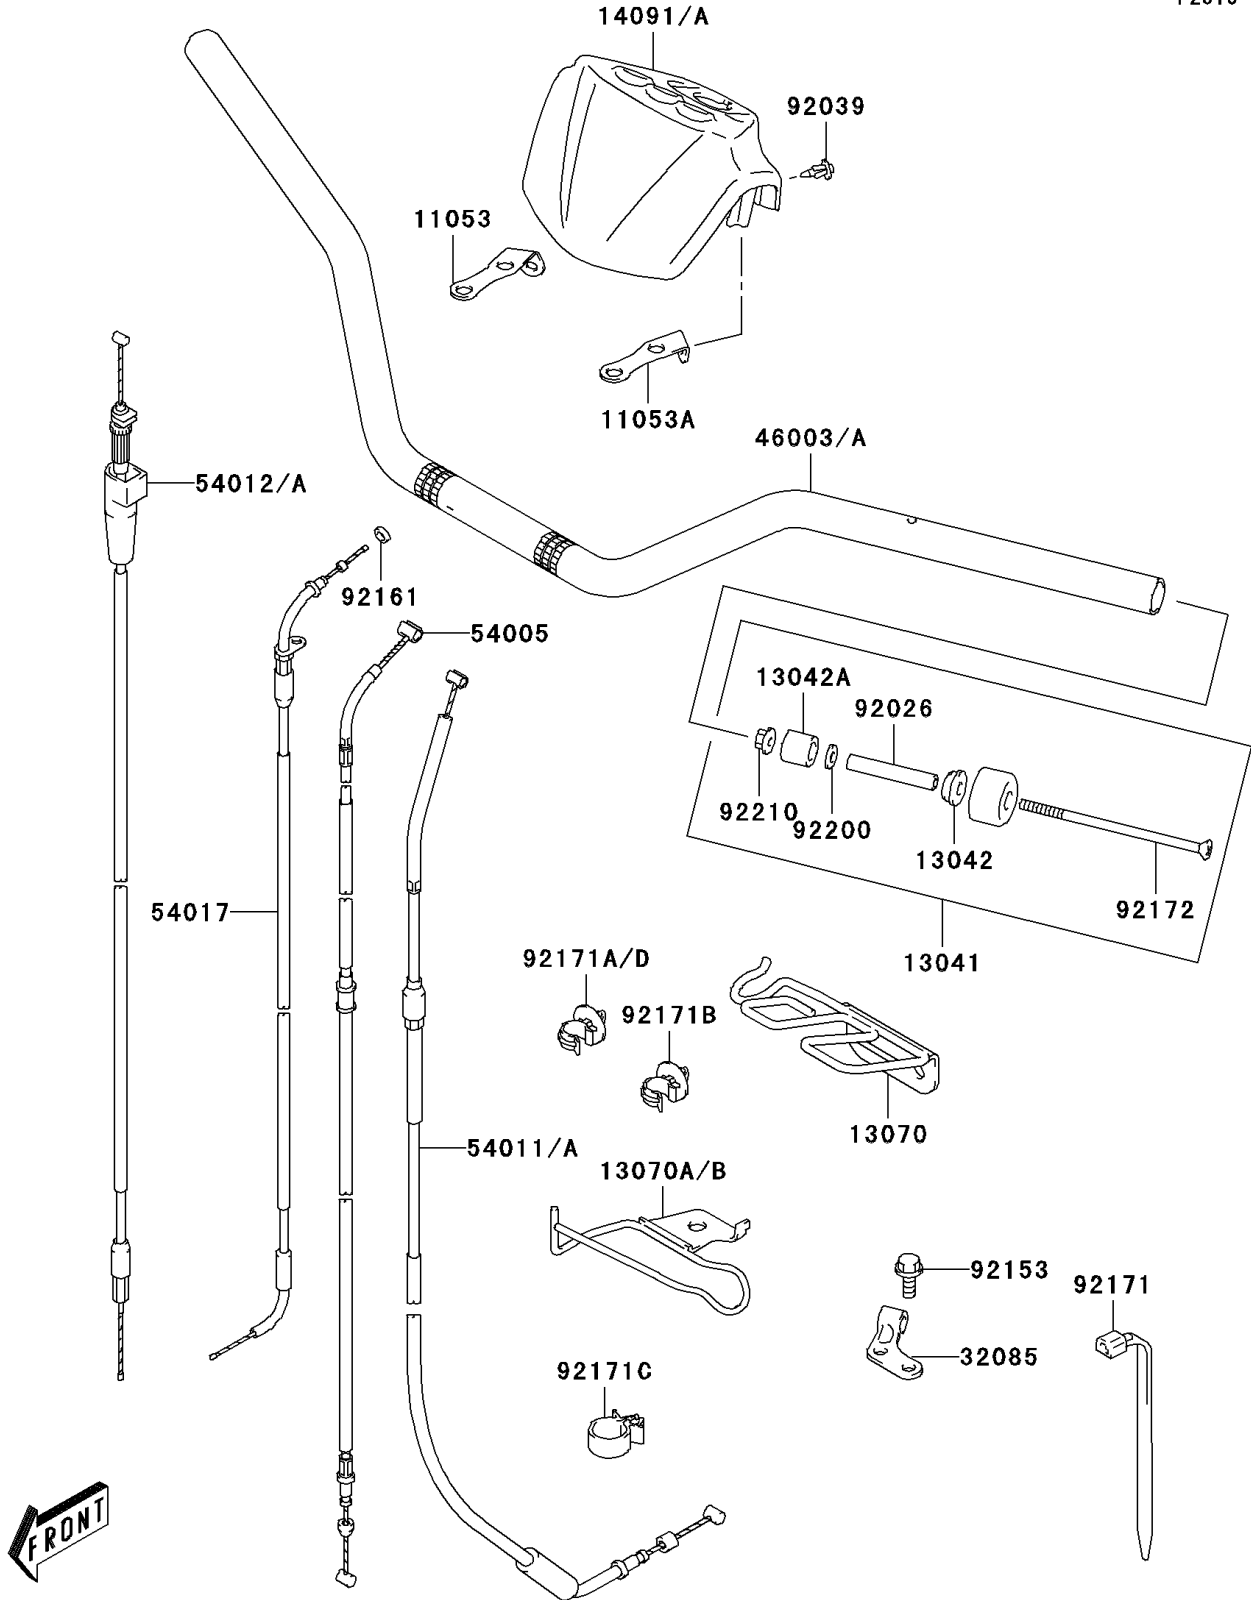

# 2004 KFX400 PARTS DIAGRAM

Handlebar

F2310

## 2004 KFX400 PARTS LIST

### Handlebar

ITEM NAME	PART NUMBER	QUANTITY
BRACKET,STEERING COVER,RH (Ref # 11053)	11053-S013	1
BRACKET,STEERING COVER,LH (Ref # 11053A)	11053-S014	1
BALANCER,HANDLEBAR (Ref # 13041)	13041-S003	2
WEIGHT (Ref # 13042)	13042-S003	2
WEIGHT,HANDLE BALANCER (Ref # 13042A)	13042-S004	2
GUIDE,CABLE (Ref # 13070)	13070-S011	1
GUIDE,PARKING CABLE (Ref # 13070B)	13070-S032	1
COVER,STEERING HEAD,BLACK/WHIT (Ref # 14091)	14091-S089-564	1
STOPPER,CLUTCH CABLE (Ref # 32085)	32085-S012	1
HANDLE (Ref # 46003A)	46003-S013	1
CABLE-BRAKE (Ref # 54005)	54005-S015	1
CABLE-CLUTCH (Ref # 54011A)	54011-S005	1
CABLE-THROTTLE (Ref # 54012)	54012-S007	1
CABLE-STARTER (Ref # 54017)	54017-S001	1
SPACER (Ref # 92026)	92026-S098	2
RIVET,BLACK (Ref # 92039)	92039-S005-506	2
BOLT,CABLE GUIDE (Ref # 92153)	92153-S259	2
DAMPER,STARTER CABLE (Ref # 92161)	92161-S086	1
CLAMP,L=125 (Ref # 92171)	92171-S014	3
CLAMP,BRAKE CABLE (Ref # 92171A)	92171-S092	1
CLAMP,CLUTCH CABLE (Ref # 92171B)	92171-S093	1
CLAMP,PARKING CABLE (Ref # 92171C)	92171-S094	1
SCREW,BALANCER (Ref # 92172)	92172-S172	2
WASHER,SPROCKET COVER (Ref # 92200)	92200-S132	2
NUT (Ref # 92210)	92210-S034	2