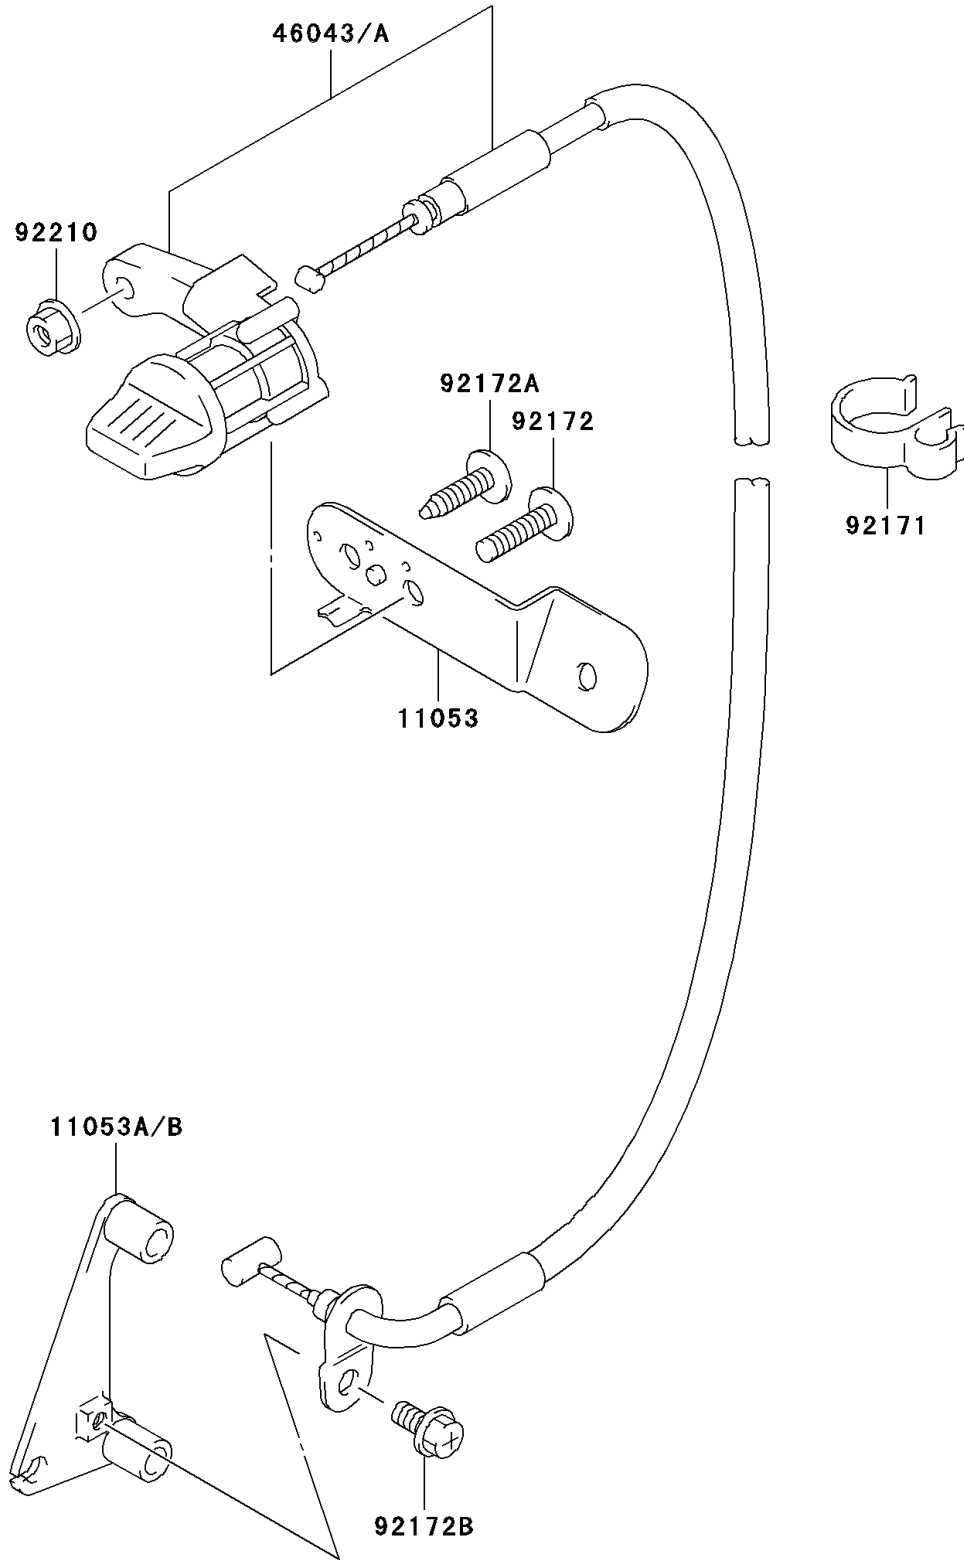

2004 KFX400 PARTS DIAGRAM

Reverse Lock
F2312

2004 KFX400 PARTS LIST

Reverse Lock

ITEM NAME	PART NUMBER	QUANTITY
BRACKET,REVERSE KNOB (Ref # 11053)	11053-S015	1
BRACKET (Ref # 11053A)	11053-S016	1
KNOB-ASSY,REVERSE (Ref # 46043A)	46043-S002	1
CLAMP,REVERSE CABLE (Ref # 92171)	92171-S097	2
SCREW (Ref # 92172)	92172-S018	1
SCREW (Ref # 92172A)	92172-S032	2
SCREW,REVERSE CABLE (Ref # 92172B)	92172-S168	1
NUT (Ref # 92210)	92210-S067	1