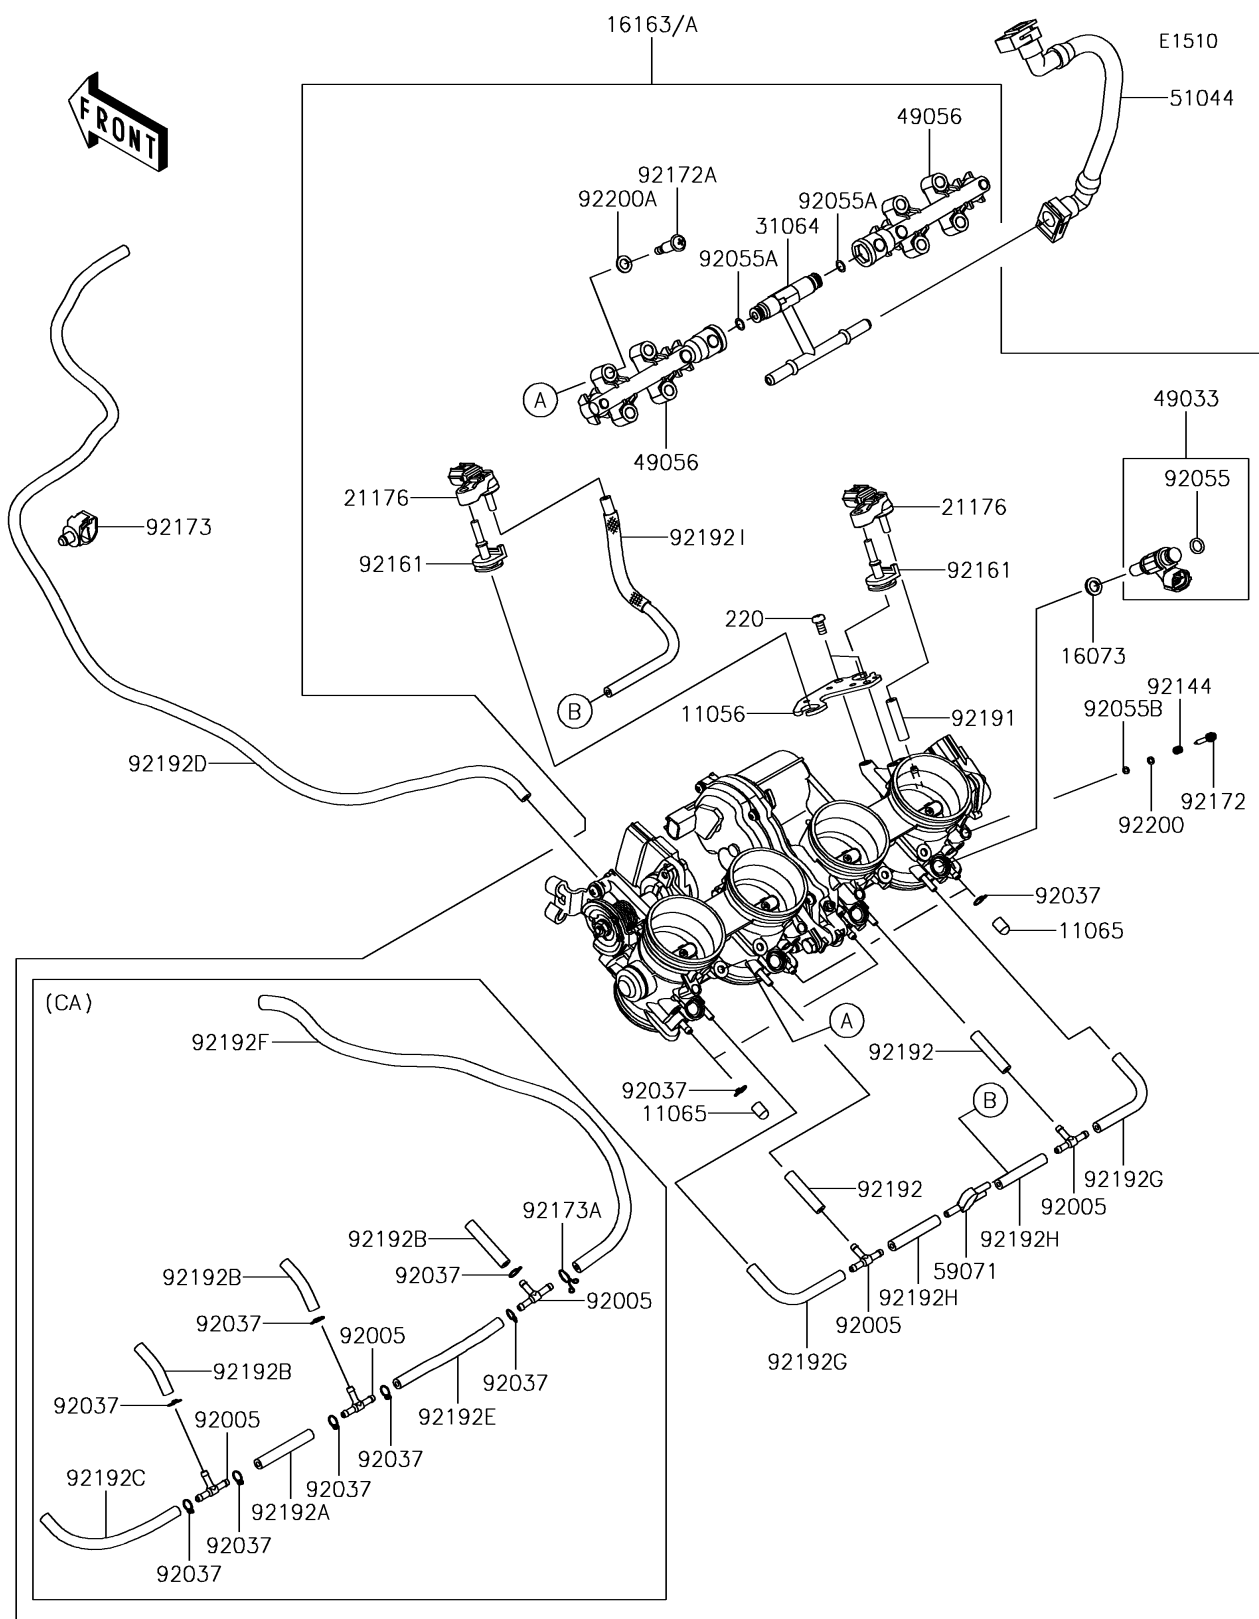

# 2018 Ninja® ZX™-10R PARTS DIAGRAM

Throttle

## 2018 Ninja® ZX™-10R PARTS LIST

### Throttle

ITEM NAME	PART NUMBER	QUANTITY
BRACKET (Ref # 11056)	11056-7844	1
CAP (Ref # 11065)	11065-0072	4
INSULATOR (Ref # 16073)	16073-0848	4
THROTTLE-ASSY (Ref # 16163)	16163-0863	1
THROTTLE-ASSY (Ref # 16163A)	16163-0867	1
SENSOR,PRESSURE (Ref # 21176)	21176-0111	2
PIPE-COMP (Ref # 31064)	31064-0686	1
NOZZLE-INJECTION (Ref # 49033)	49033-0027	4
PIPE-INJECTION (Ref # 49056)	49056-0046	2
TUBE-ASSY,FUEL (Ref # 51044)	51044-0859	1
JOINT (Ref # 59071)	59071-0022	1
FITTING (Ref # 92005)	92005-1380	5
CLAMP,TUBE (Ref # 92037)	92037-1124	12
RING-O,INJECTION NOZZLE (Ref # 92055)	92055-0124	4
RING-O (Ref # 92055A)	92055-0761	2
RING-O (Ref # 92055B)	92055-0840	4
SPRING,THROTTLE STOP SCREW (Ref # 92144)	92144-1674	4
DAMPER (Ref # 92161)	92161-0673	2
SCREW (Ref # 92172)	92172-0156	4
SCREW,PIPE INJECTION (Ref # 92172A)	92172-0828	4
CLAMP,12MM DIA. (Ref # 92173)	92173-0736	1
CLAMP (Ref # 92173A)	92173-1568	1
TUBE,3.2X7.4X30 (Ref # 92191)	92191-1550	1
TUBE,3.2X7.4X35 (Ref # 92192)	92192-1234	2
TUBE,3.5X7.5X55 (Ref # 92192A)	92192-1349	1
TUBE,3.5X7.5X40 (Ref # 92192B)	92192-1494	3
TUBE,3.5X7.5X125 (Ref # 92192C)	92192-1497	1
TUBE (Ref # 92192D)	92192-1499	1
SCREW-PAN-CROS,5X10 (Ref # 220)	220AA0510	2

### Throttle

ITEM NAME	PART NUMBER	QUANTITY
TUBE,3.5X7.5X100 (Ref # 92192E)	92192-1521	1
TUBE,L=450 (Ref # 92192F)	92192-1612	1
TUBE,3.2X7.4X85 (Ref # 92192G)	92192-1616	2
TUBE,3.2X7.4X45 (Ref # 92192H)	92192-1617	2
TUBE,3.2X7.4X200 (Ref # 92192I)	92192-1618	1
WASHER,PILOT AIR SCREW (Ref # 92200)	92200-1564	4
WASHER (Ref # 92200A)	92200-3807	4
FITTING (Ref # 92005)	92005-1380	2
CLAMP,TUBE (Ref # 92037)	92037-1124	4