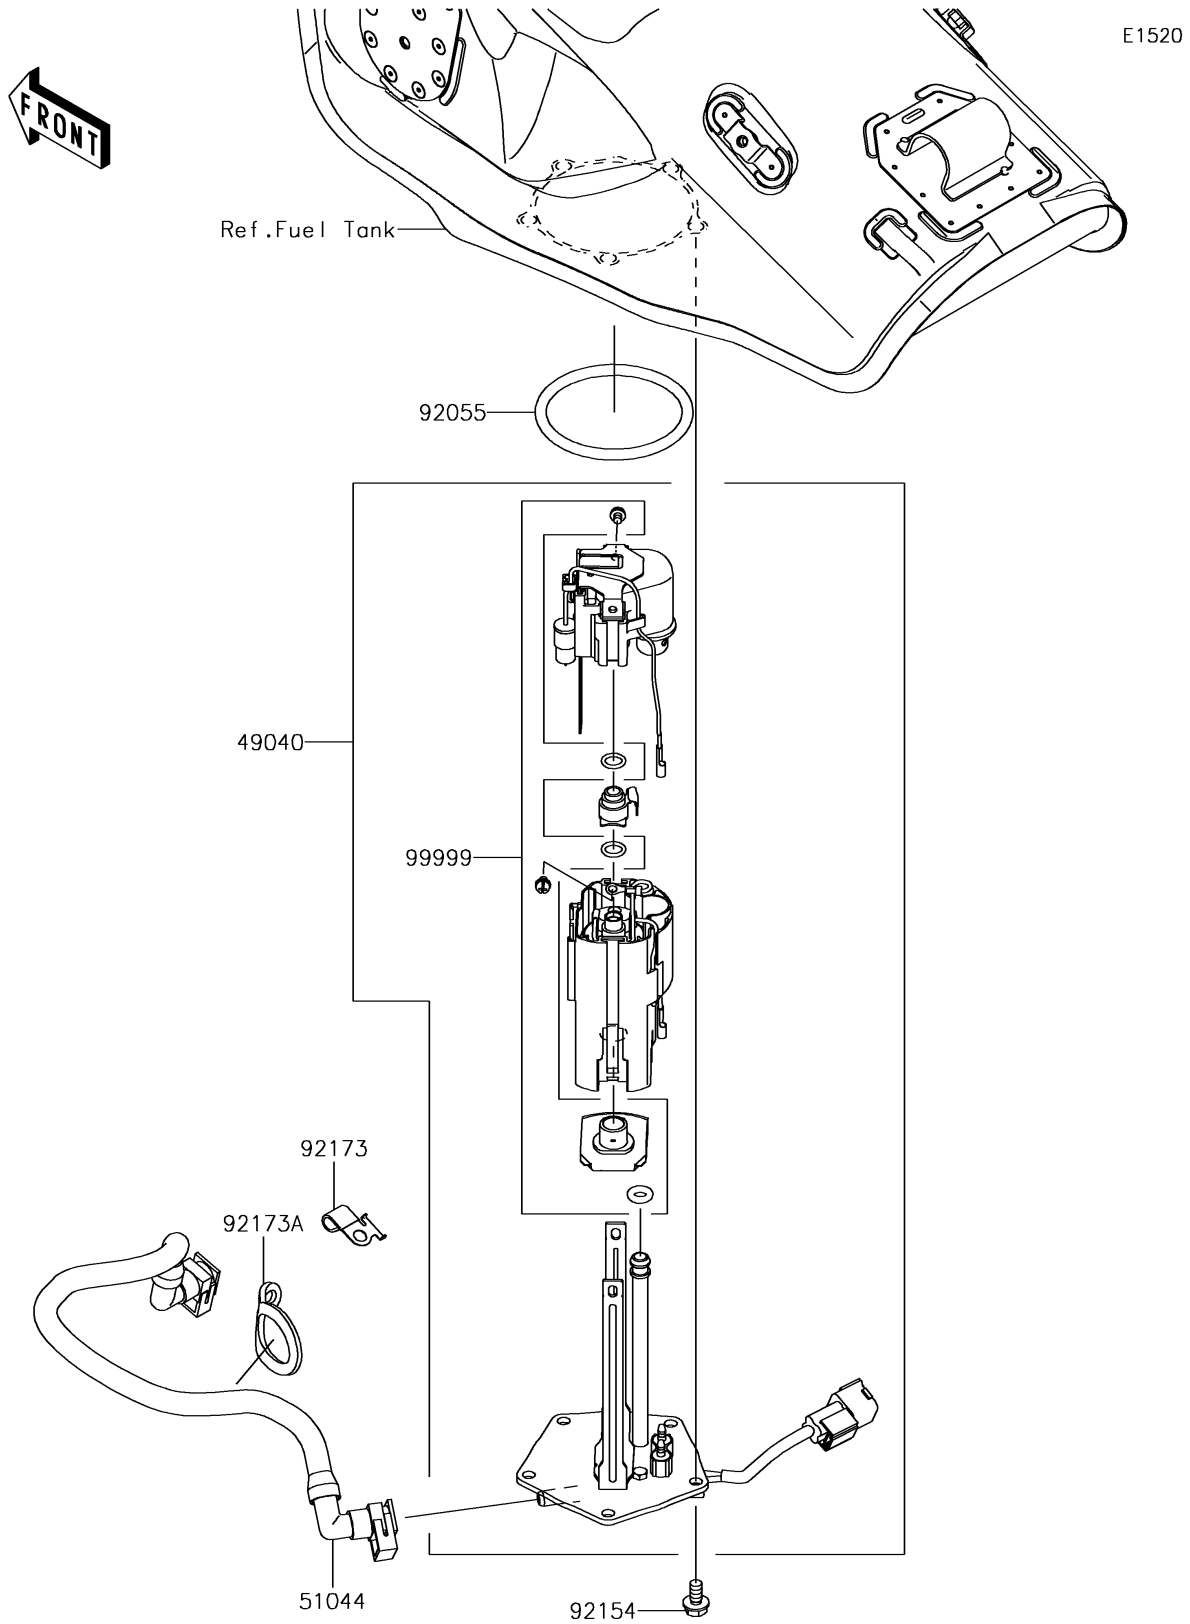

# 2018 Ninja® ZX™-10R PARTS DIAGRAM

## Fuel Pump

## 2018 Ninja® ZX™-10R PARTS LIST

### Fuel Pump

ITEM NAME	PART NUMBER	QUANTITY
PUMP-FUEL (Ref # 49040)	49040-0750	1
TUBE-ASSY,FUEL (Ref # 51044)	51044-0858	1
RING-O,70.6X5.7 (Ref # 92055)	92055-0210	1
BOLT,FLANGED,6X12 (Ref # 92154)	92154-1848	5
CLAMP (Ref # 92173)	92173-0831	1
CLAMP (Ref # 92173A)	92173-0832	1
KIT,FUEL FILTER (Ref # 99999)	99999-0521	1