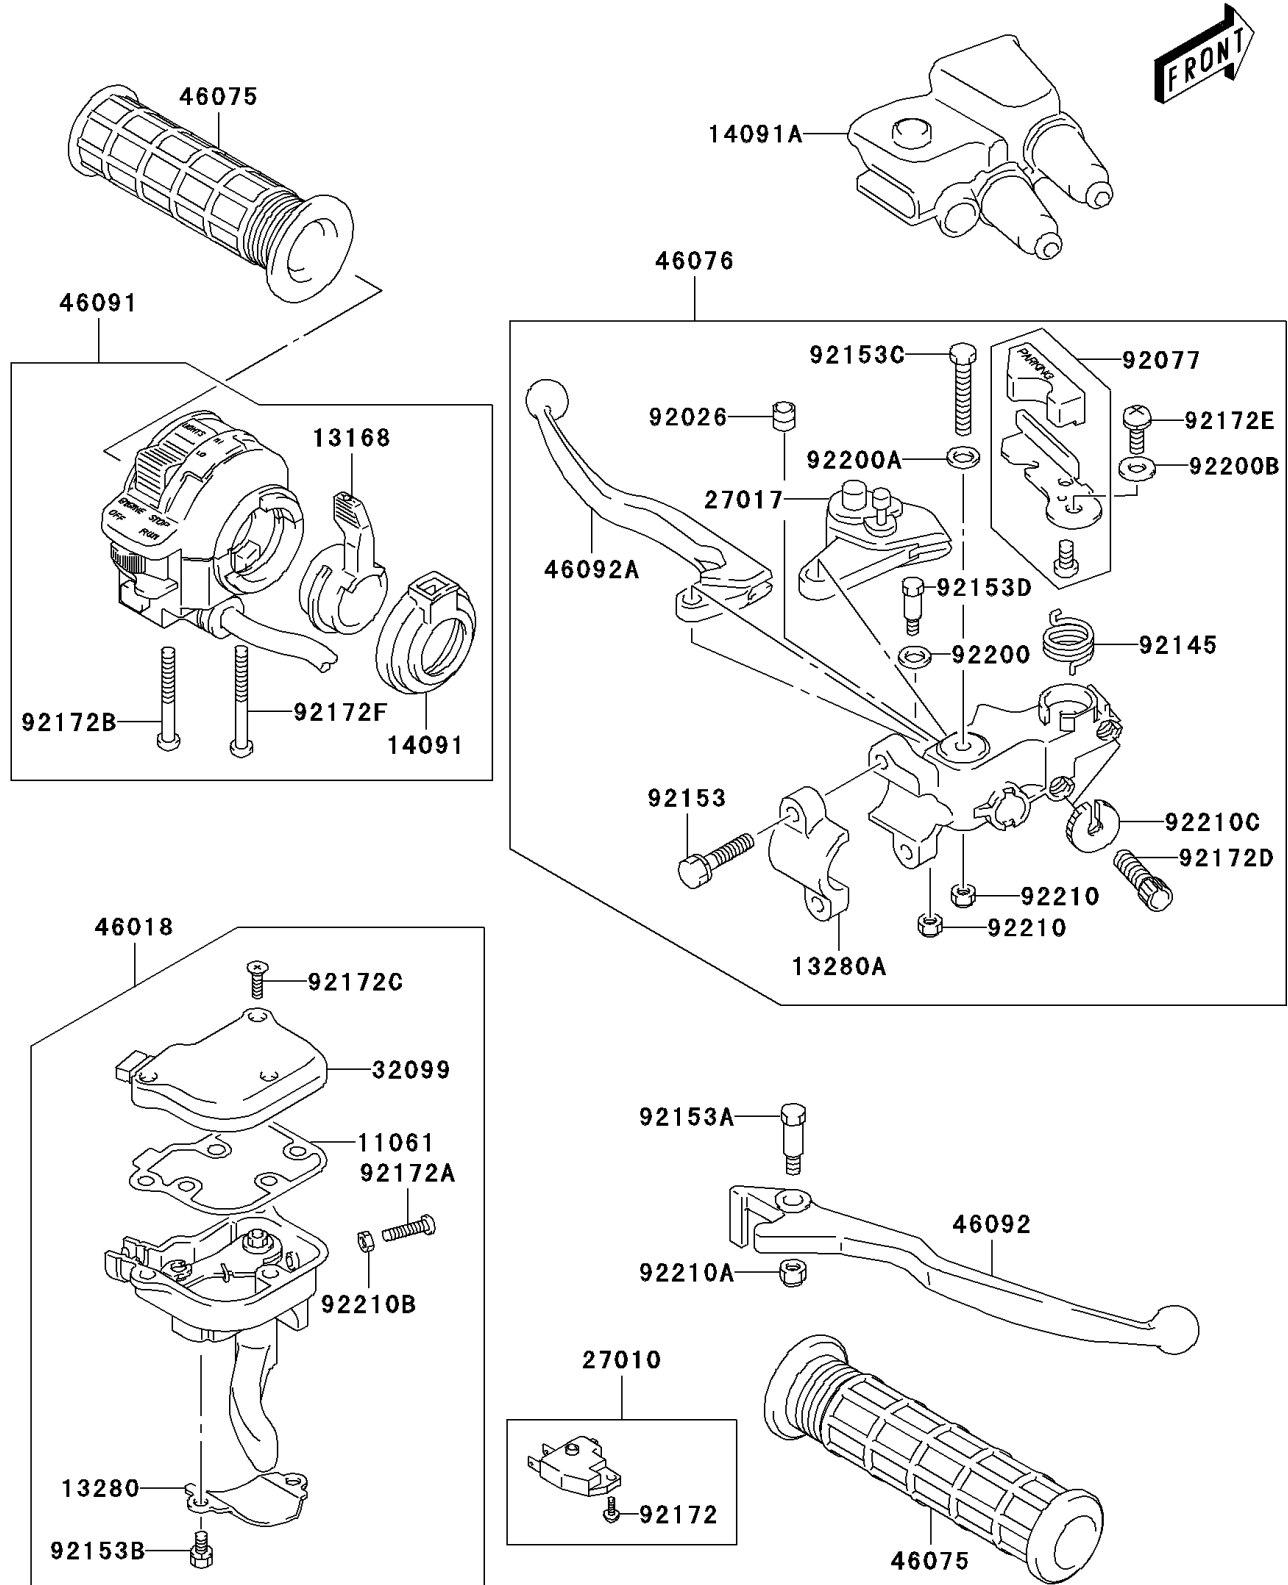

# 2003 KFX400 PARTS DIAGRAM

Handle Lever(-JSAK47B32108571)

F2316

## 2003 KFX400 PARTS LIST

Handle Lever(-JSAAK47B32108571)

ITEM NAME	PART NUMBER	QUANTITY
GASKET (Ref # 11061)	11061-S077	1
LEVER,CHOKE (Ref # 13168)	13168-S005	1
HOLDER (Ref # 13280)	13280-S027	1
HOLDER (Ref # 13280A)	13280-S028	1
COVER,CHOKE (Ref # 14091)	14091-S084	1
COVER,CLUTCH LEVER (Ref # 14091A)	14091-S090	1
SWITCH,STOP (Ref # 27010)	27010-S006	1
LOCK,PARKING (Ref # 27017)	27017-S002	1
CASE (Ref # 32099)	32099-S007	1
GRIP-ASSY-THROTTLE (Ref # 46018)	46018-S002	1
GRIP,BLACK (Ref # 46075)	46075-S006-504	2
LEVER-ASSY-GRIP,CLUTCH (Ref # 46076)	46076-S007	1
HOUSING-ASSY-CONTROL (Ref # 46091)	46091-S009	1
LEVER-GRIP,FRONT BRAKE (Ref # 46092)	46092-S010	1
LEVER-GRIP (Ref # 46092A)	46092-S011	1
SPACER (Ref # 92026)	92026-S099	1
KNOB,PARKING (Ref # 92077)	92077-S006	1
SPRING,RETURN (Ref # 92145)	92145-S104	1
BOLT (Ref # 92153)	92153-S002	2
BOLT,BRAKE LEVER PIVOT (Ref # 92153A)	92153-S116	1
BOLT (Ref # 92153B)	92153-S294	2
BOLT,PARKING LOCK (Ref # 92153C)	92153-S295	1
BOLT (Ref # 92153D)	92153-S296	1
SCREW (Ref # 92172)	92172-S053	1
SCREW (Ref # 92172A)	92172-S133	1
SCREW (Ref # 92172B)	92172-S165	1
SCREW (Ref # 92172C)	92172-S176	3
SCREW,ADJUSTER (Ref # 92172D)	92172-S177	2
SCREW,PARKING PLATE (Ref # 92172E)	92172-S178	1

## 2003 KFX400 PARTS LIST

Handle Lever(-JSAAK47B32108571)

ITEM NAME	PART NUMBER	QUANTITY
SCREW (Ref # 92172F)	92172-S182	1
WASHER,PIVOT (Ref # 92200)	92200-S155	1
WASHER,PARKING LOCK (Ref # 92200A)	92200-S157	1
WASHER (Ref # 92200B)	92200-S158	1
NUT (Ref # 92210)	92210-S024	2
NUT,LEVER PIVOT (Ref # 92210A)	92210-S044	1
NUT (Ref # 92210B)	92210-S065	1
NUT,ADJUSTER (Ref # 92210C)	92210-S108	2