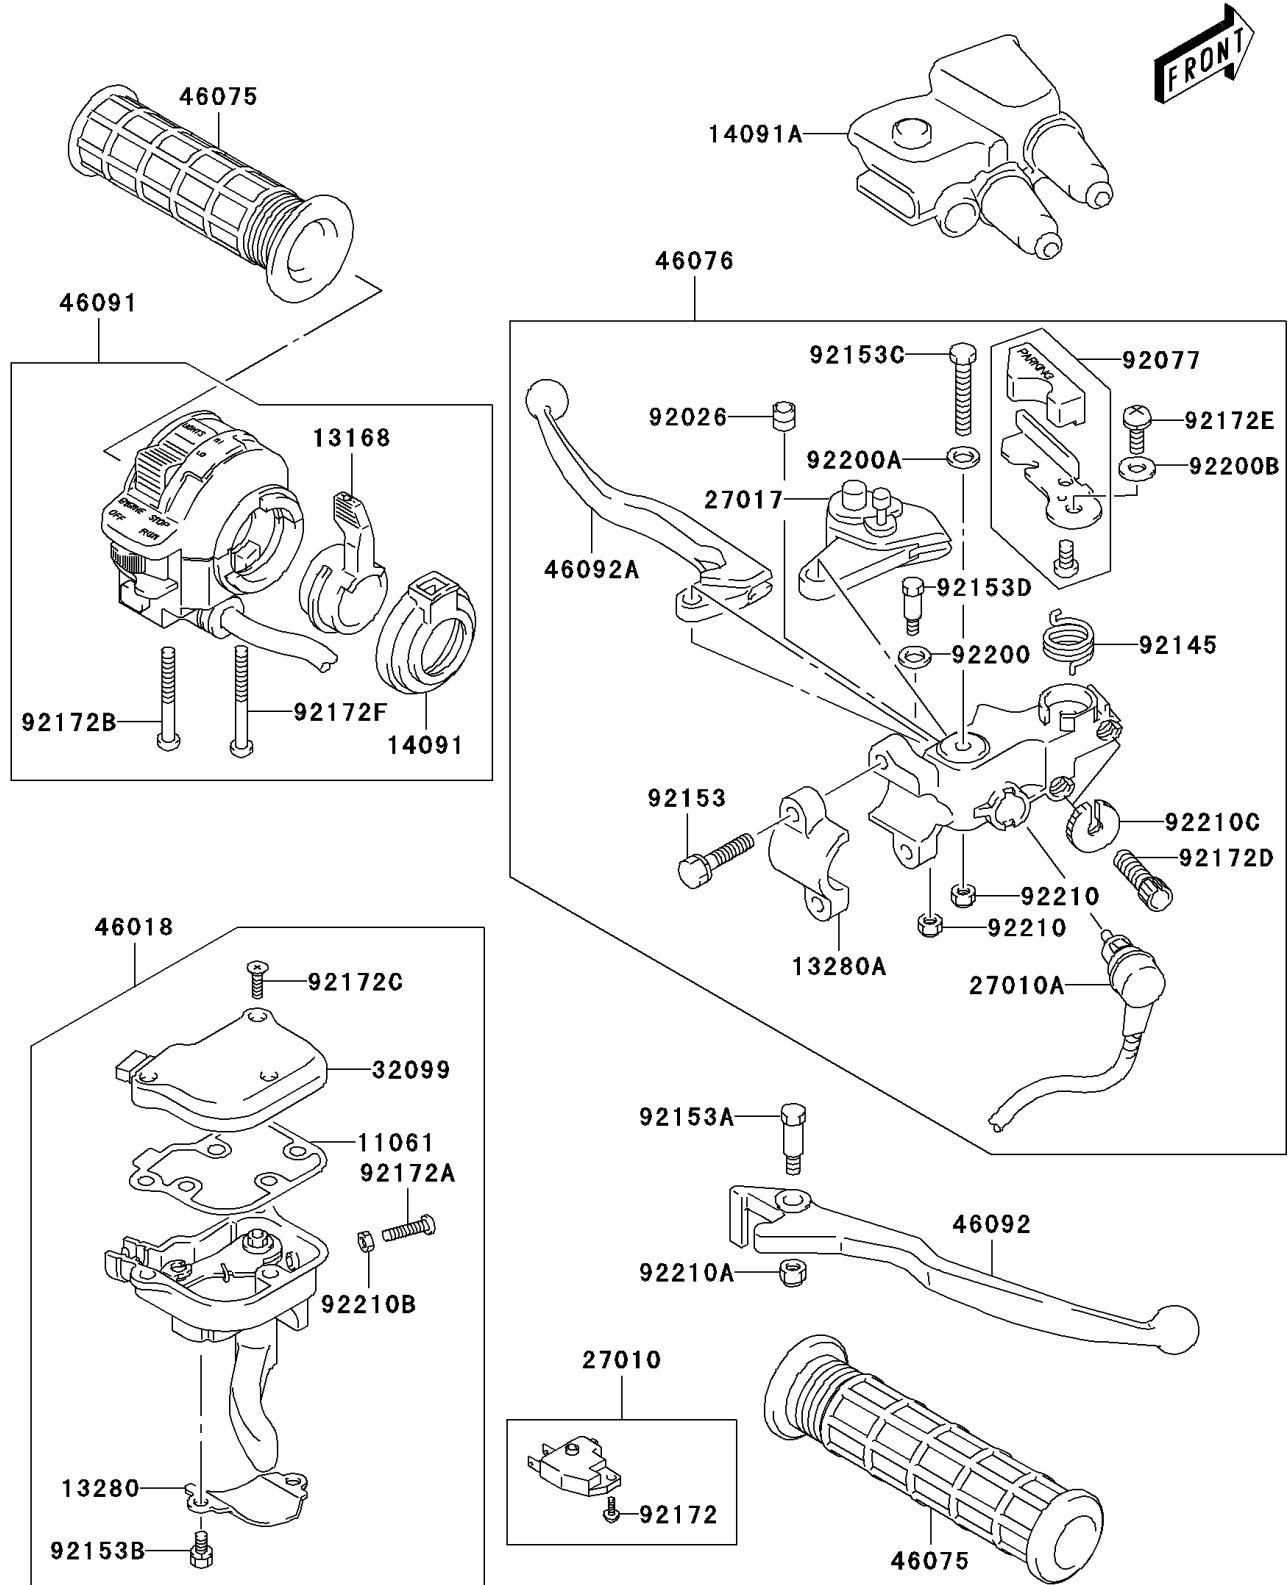

2003 KFX400 PARTS DIAGRAM

Handle Lever(JSAAK47B32108572-)

F2316A

2003 KFX400 PARTS LIST

Handle Lever(JSAAK47B32108572-)

ITEM NAME	PART NUMBER	QUANTITY
GASKET (Ref # 11061)	11061-S077	1
LEVER,CHOKE (Ref # 13168)	13168-S005	1
HOLDER (Ref # 13280)	13280-S027	1
HOLDER (Ref # 13280A)	13280-S028	1
COVER,CHOKE (Ref # 14091)	14091-S084	1
COVER,CLUTCH LEVER (Ref # 14091A)	14091-S090	1
SWITCH,STOP (Ref # 27010)	27010-S006	1
SWITCH (Ref # 27010A)	27010-S041	1
LOCK,PARKING (Ref # 27017)	27017-S002	1
CASE (Ref # 32099)	32099-S007	1
GRIP-ASSY-THROTTLE (Ref # 46018)	46018-S002	1
GRIP,BLACK (Ref # 46075)	46075-S006-504	2
LEVER-ASSY-GRIP,CLUTCH (Ref # 46076)	46076-S012	1
HOUSING-ASSY-CONTROL (Ref # 46091)	46091-S009	1
LEVER-GRIP,FRONT BRAKE (Ref # 46092)	46092-S010	1
LEVER-GRIP (Ref # 46092A)	46092-S011	1
SPACER (Ref # 92026)	92026-S099	1
KNOB,PARKING (Ref # 92077)	92077-S006	1
SPRING,RETURN (Ref # 92145)	92145-S104	1
BOLT (Ref # 92153)	92153-S002	2
BOLT,BRAKE LEVER PIVOT (Ref # 92153A)	92153-S116	1
BOLT (Ref # 92153B)	92153-S294	2
BOLT,PARKING LOCK (Ref # 92153C)	92153-S295	1
BOLT (Ref # 92153D)	92153-S296	1
SCREW (Ref # 92172)	92172-S053	1
SCREW (Ref # 92172A)	92172-S133	1
SCREW (Ref # 92172B)	92172-S165	1
SCREW (Ref # 92172C)	92172-S176	3
SCREW,ADJUSTER (Ref # 92172D)	92172-S177	2

2003 KFX400 PARTS LIST

Handle Lever(JSAAK47B32108572-)

ITEM NAME	PART NUMBER	QUANTITY
SCREW,PARKING PLATE (Ref # 92172E)	92172-S178	1
SCREW (Ref # 92172F)	92172-S182	1
WASHER,PIVOT (Ref # 92200)	92200-S155	1
WASHER,PARKING LOCK (Ref # 92200A)	92200-S157	1
WASHER (Ref # 92200B)	92200-S158	1
NUT (Ref # 92210)	92210-S024	2
NUT,LEVER PIVOT (Ref # 92210A)	92210-S044	1
NUT (Ref # 92210B)	92210-S065	1
NUT,ADJUSTER (Ref # 92210C)	92210-S108	2