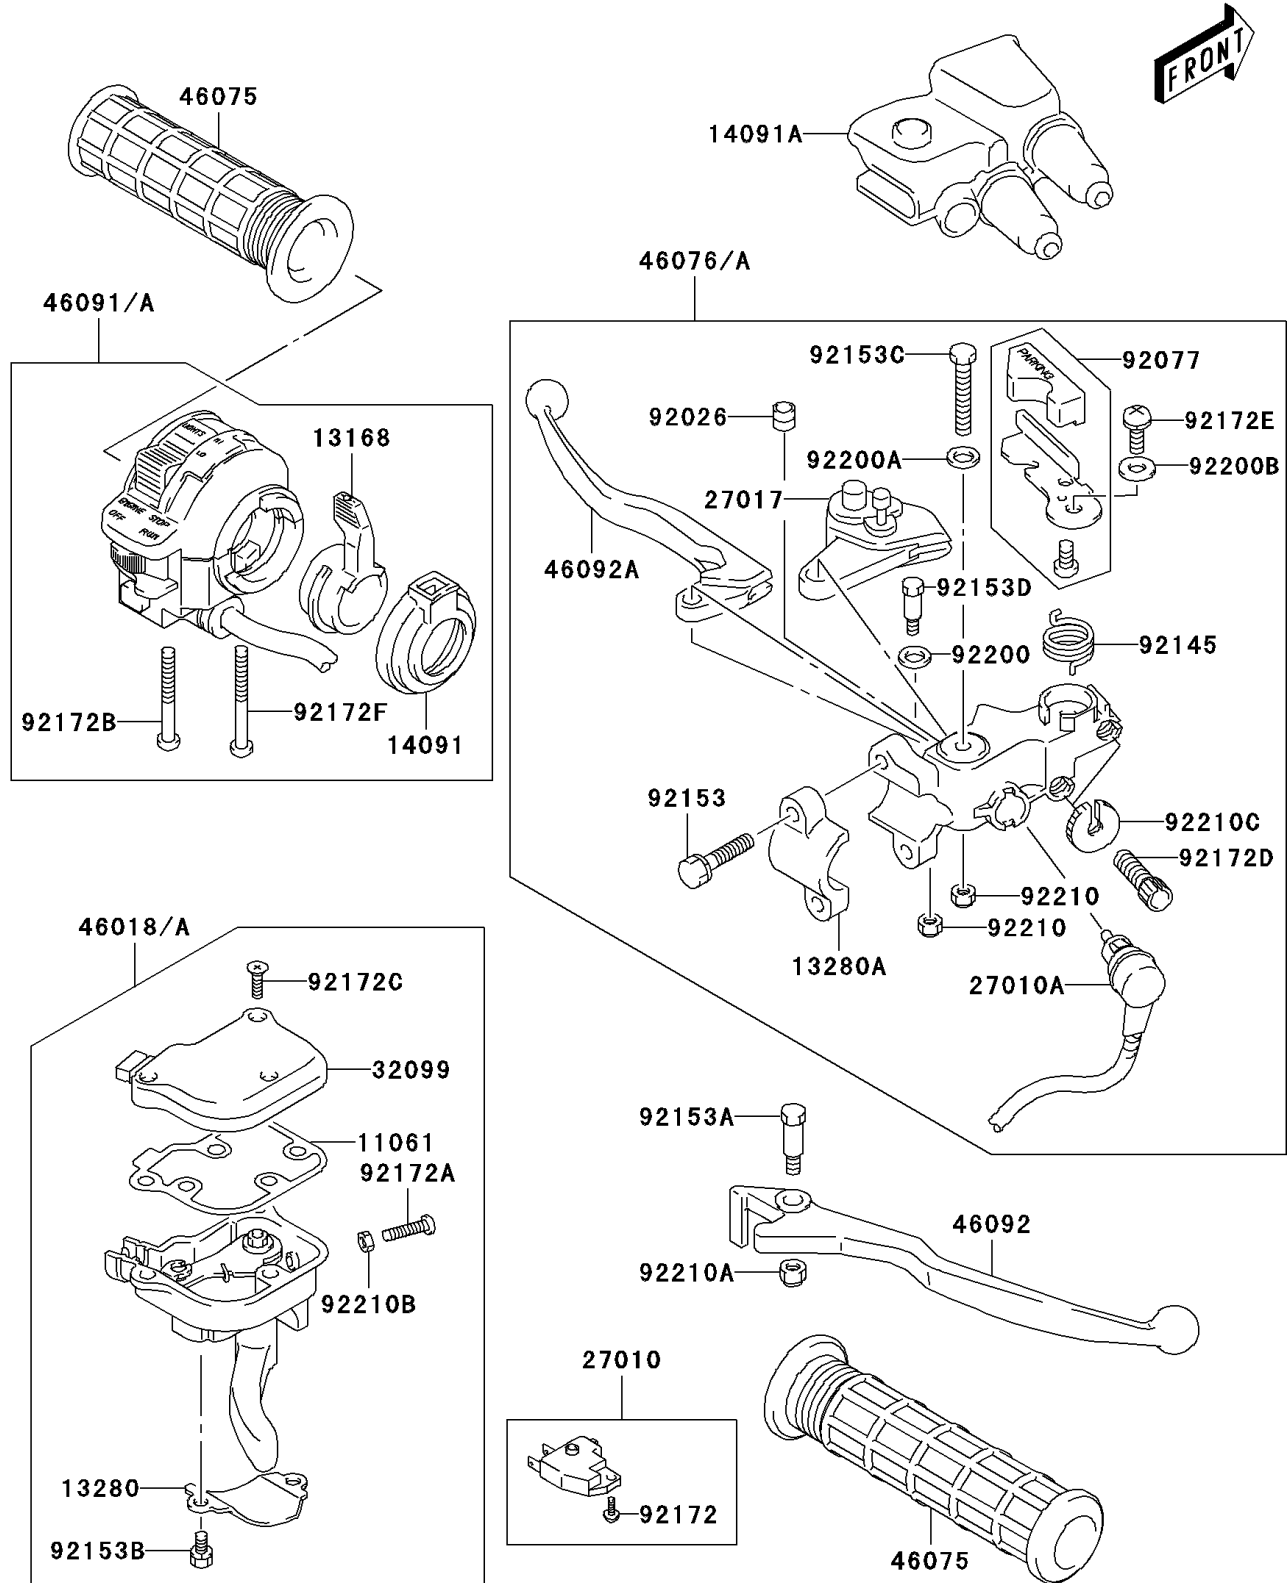

2004 KFX400 PARTS DIAGRAM

Handle Lever(A2/A3)

F2316B

2004 KFX400 PARTS LIST

Handle Lever(A2/A3)

ITEM NAME	PART NUMBER	QUANTITY
GASKET (Ref # 11061)	11061-S094	1
LEVER,CHOKE (Ref # 13168)	13168-S005	1
HOLDER (Ref # 13280)	13280-S027	1
HOLDER (Ref # 13280A)	13280-S028	1
COVER,CHOKE (Ref # 14091)	14091-S084	1
COVER,CLUTCH LEVER (Ref # 14091A)	14091-S090	1
SWITCH,STOP (Ref # 27010)	27010-S038	1
SWITCH (Ref # 27010A)	27010-S041	1
LOCK,PARKING (Ref # 27017)	27017-S002	1
CASE (Ref # 32099)	32099-S010	1
GRIP-ASSY-THROTTLE (Ref # 46018)	46018-S003	1
GRIP (Ref # 46075)	46075-S009	2
LEVER-ASSY-GRIP,CLUTCH (Ref # 46076)	46076-S012	1
HOUSING-ASSY-CONTROL (Ref # 46091)	46091-S010	1
LEVER-GRIP,FRONT BRAKE (Ref # 46092)	46092-S010	1
LEVER-GRIP (Ref # 46092A)	46092-S011	1
SPACER (Ref # 92026)	92026-S099	1
KNOB,PARKING (Ref # 92077)	92077-S006	1
SPRING,RETURN (Ref # 92145)	92145-S104	1
BOLT (Ref # 92153)	92153-S002	2
BOLT,BRAKE LEVER PIVOT (Ref # 92153A)	92153-S116	1
BOLT (Ref # 92153B)	92153-S294	2
BOLT,PARKING LOCK (Ref # 92153C)	92153-S295	1
BOLT (Ref # 92153D)	92153-S296	1
SCREW (Ref # 92172)	92172-S053	1
SCREW (Ref # 92172A)	92172-S133	1
SCREW (Ref # 92172B)	92172-S165	1
SCREW (Ref # 92172C)	92172-S176	3
SCREW,ADJUSTER (Ref # 92172D)	92172-S177	2

2004 KFX400 PARTS LIST

Handle Lever(A2/A3)

ITEM NAME	PART NUMBER	QUANTITY
SCREW,PARKING PLATE (Ref # 92172E)	92172-S178	1
SCREW (Ref # 92172F)	92172-S182	1
WASHER,PIVOT (Ref # 92200)	92200-S155	1
WASHER,PARKING LOCK (Ref # 92200A)	92200-S157	1
WASHER (Ref # 92200B)	92200-S158	1
NUT (Ref # 92210)	92210-S024	2
NUT,LEVER PIVOT (Ref # 92210A)	92210-S044	1
NUT (Ref # 92210B)	92210-S065	1
NUT,ADJUSTER (Ref # 92210C)	92210-S108	2