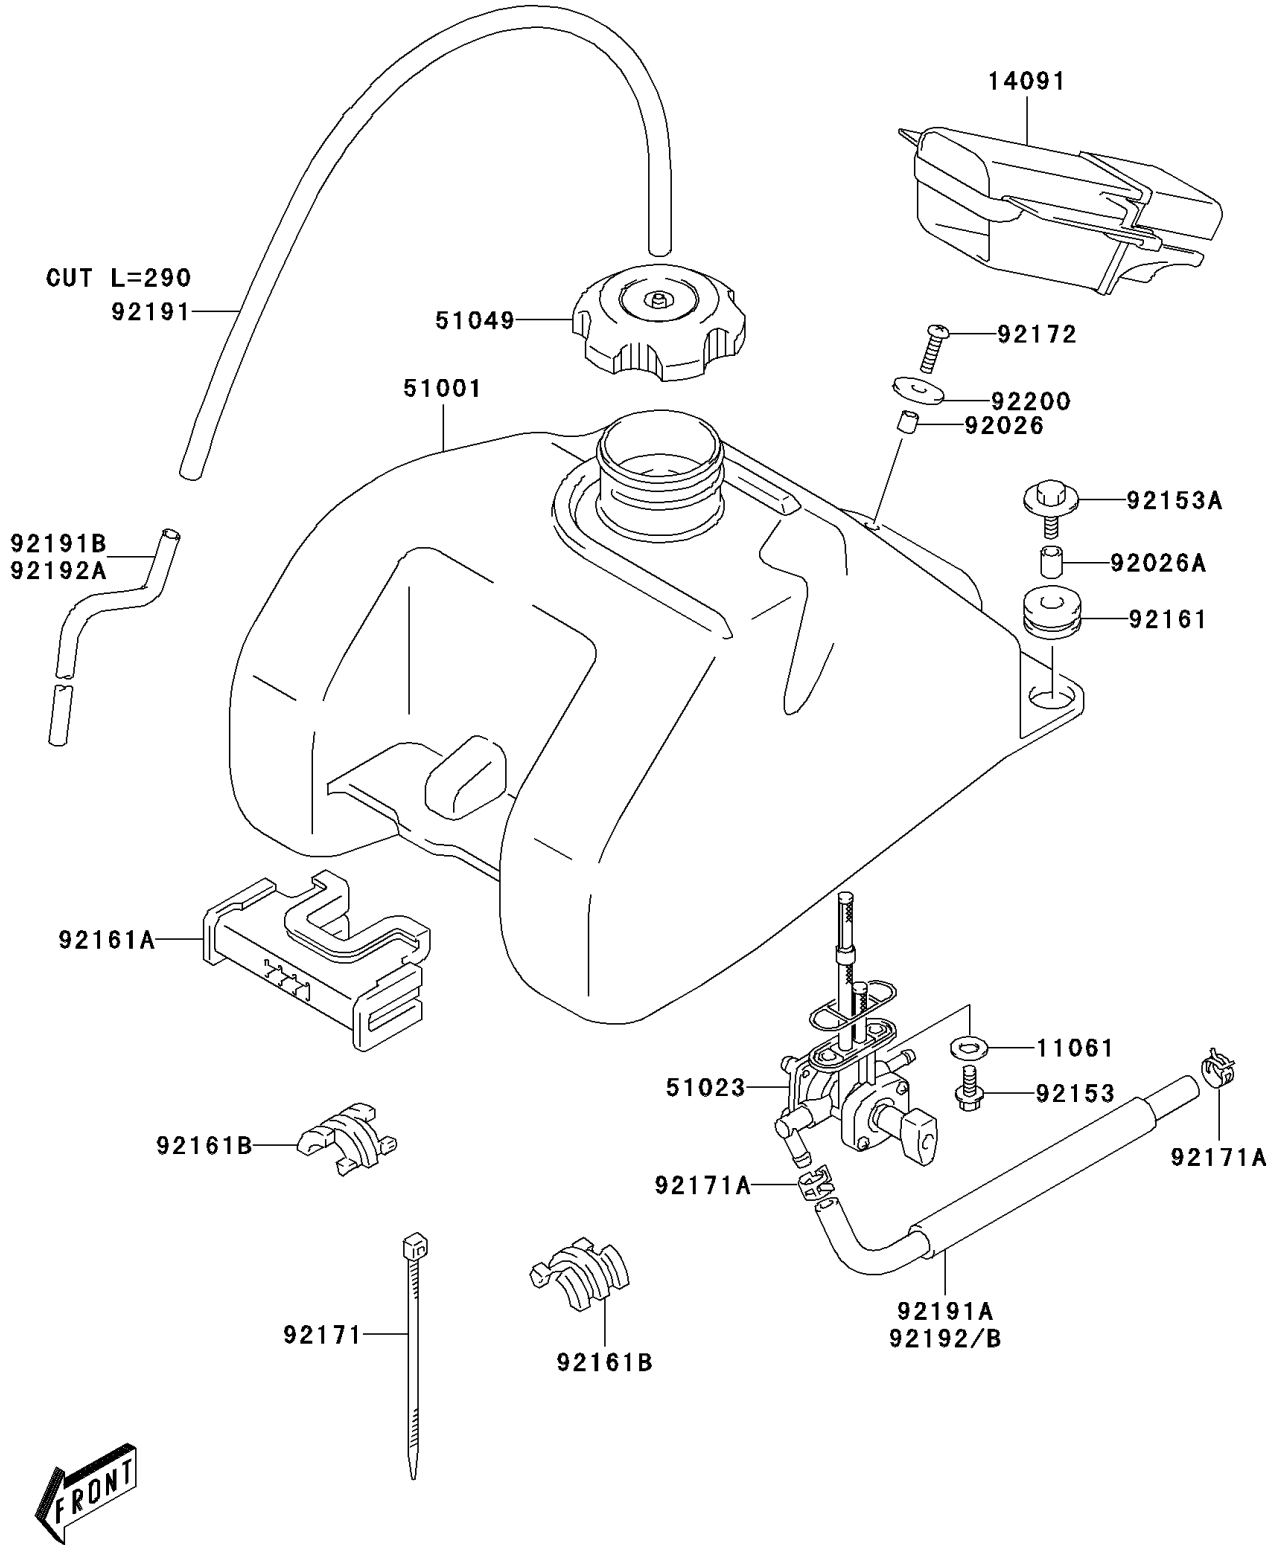

2004 KFX400 PARTS DIAGRAM

Fuel Tank

F2410

2004 KFX400 PARTS LIST

Fuel Tank

ITEM NAME	PART NUMBER	QUANTITY
GASKET,6.4X11.5X0.8 (Ref # 11061)	11061-S002	2
COVER (Ref # 14091)	14091-S085	1
TANK-COMP-FUEL (Ref # 51001)	51001-S008	1
TAP-ASSY (Ref # 51023)	51023-S012	1
CAP-TANK (Ref # 51049)	51049-S004	1
SPACER,6.5X10X9.4 (Ref # 92026)	92026-S018	1
SPACER (Ref # 92026A)	92026-S086	2
BOLT (Ref # 92153)	92153-S001	2
BOLT,FUEL TANK (Ref # 92153A)	92153-S287	2
DAMPER,FUEL TANK,RR (Ref # 92161)	92161-S099	2
DAMPER,FUEL TANK,FR (Ref # 92161A)	92161-S100	1
DAMPER,FUEL TANK (Ref # 92161B)	92161-S101	2
CLAMP,L=145 (Ref # 92171)	92171-S015	2
CLAMP (Ref # 92171A)	92171-S026	2
SCREW (Ref # 92172)	92172-S019	1
TUBE,FUEL TANK BREATHER (Ref # 92191)	92191-S028	1
TUBE,FUEL TANK (Ref # 92191B)	92191-S065	1
TUBE,FUEL (Ref # 92192)	92192-S021	1
WASHER,SEAT HOOK (Ref # 92200)	92200-S133	1