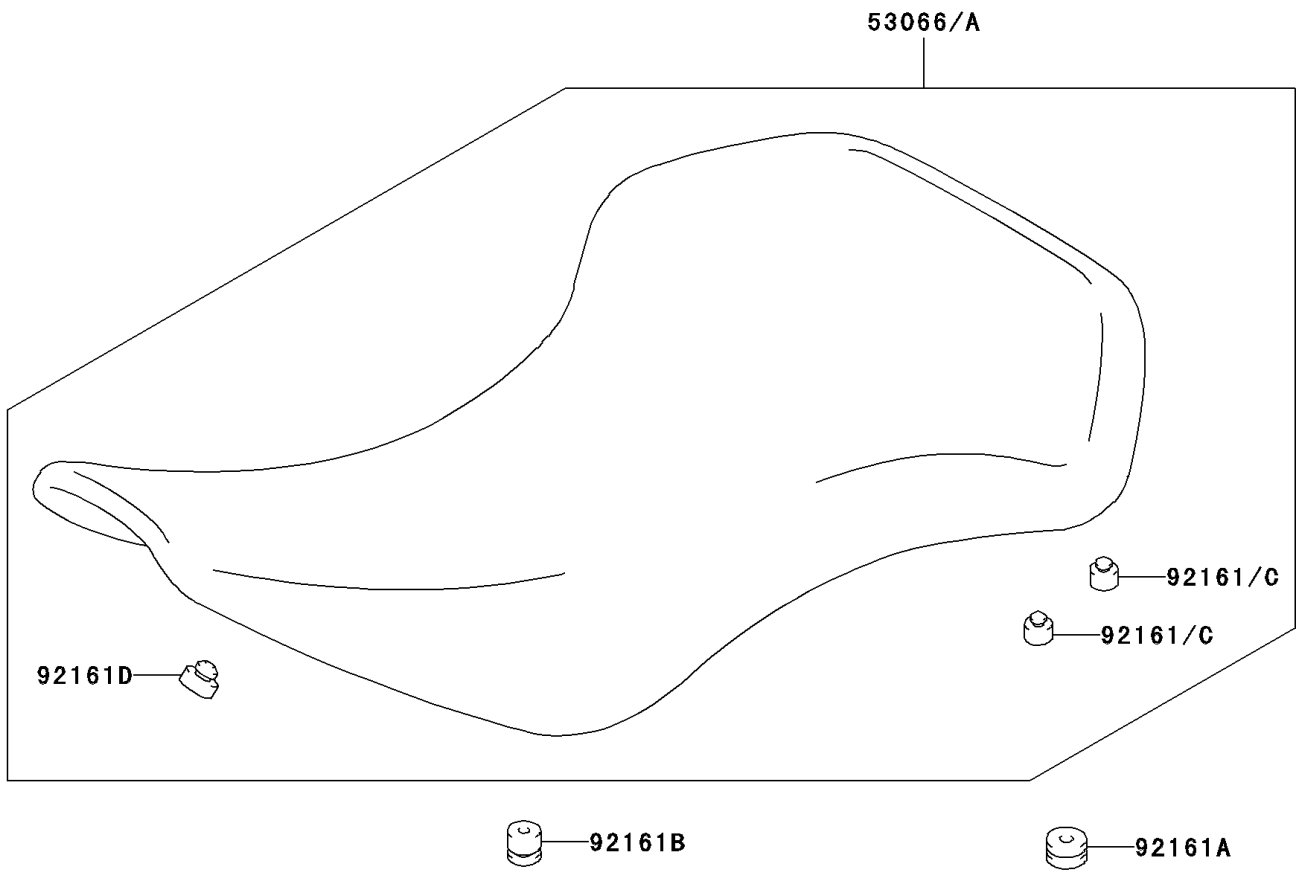

2003 KFX400 PARTS DIAGRAM

Seat

F2510

2003 KFX400 PARTS LIST

Seat

ITEM NAME	PART NUMBER	QUANTITY
SEAT-ASSY,BLACK (Ref # 53066)	53066-S010-560	1
DAMPER,SEAT (Ref # 92161A)	92161-S088	2
DAMPER,SEAT (Ref # 92161B)	92161-S102	2
DAMPER (Ref # 92161C)	92161-S103	4
DAMPER (Ref # 92161D)	92161-S104	1