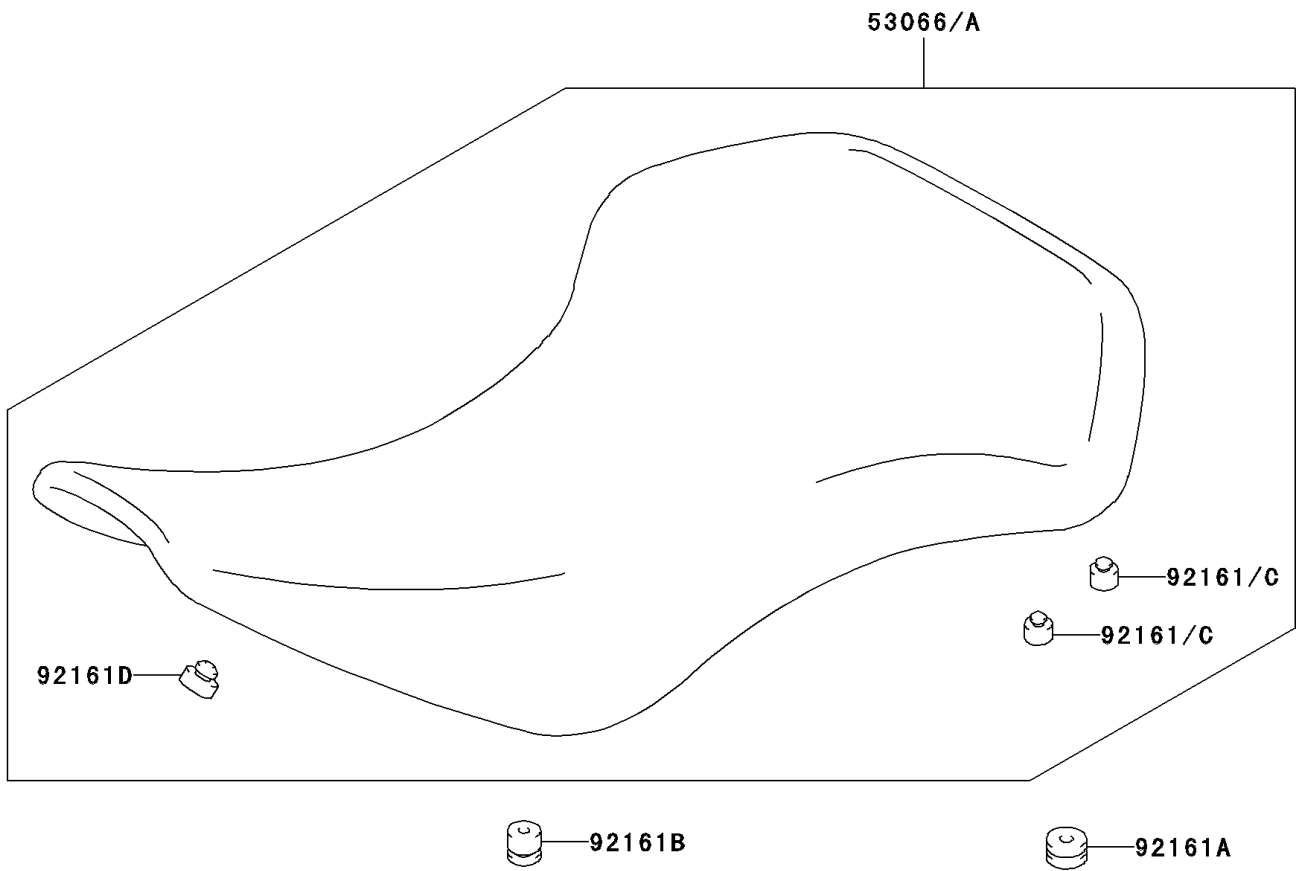

# 2003 KFX400 PARTS DIAGRAM

Seat

F2510

## 2003 KFX400 PARTS LIST

### Seat

ITEM NAME	PART NUMBER	QUANTITY
SEAT-ASSY,BLACK (Ref # 53066)	53066-S010-560	1
DAMPER,SEAT (Ref # 92161A)	92161-S088	2
DAMPER,SEAT (Ref # 92161B)	92161-S102	2
DAMPER (Ref # 92161C)	92161-S103	4
DAMPER (Ref # 92161D)	92161-S104	1