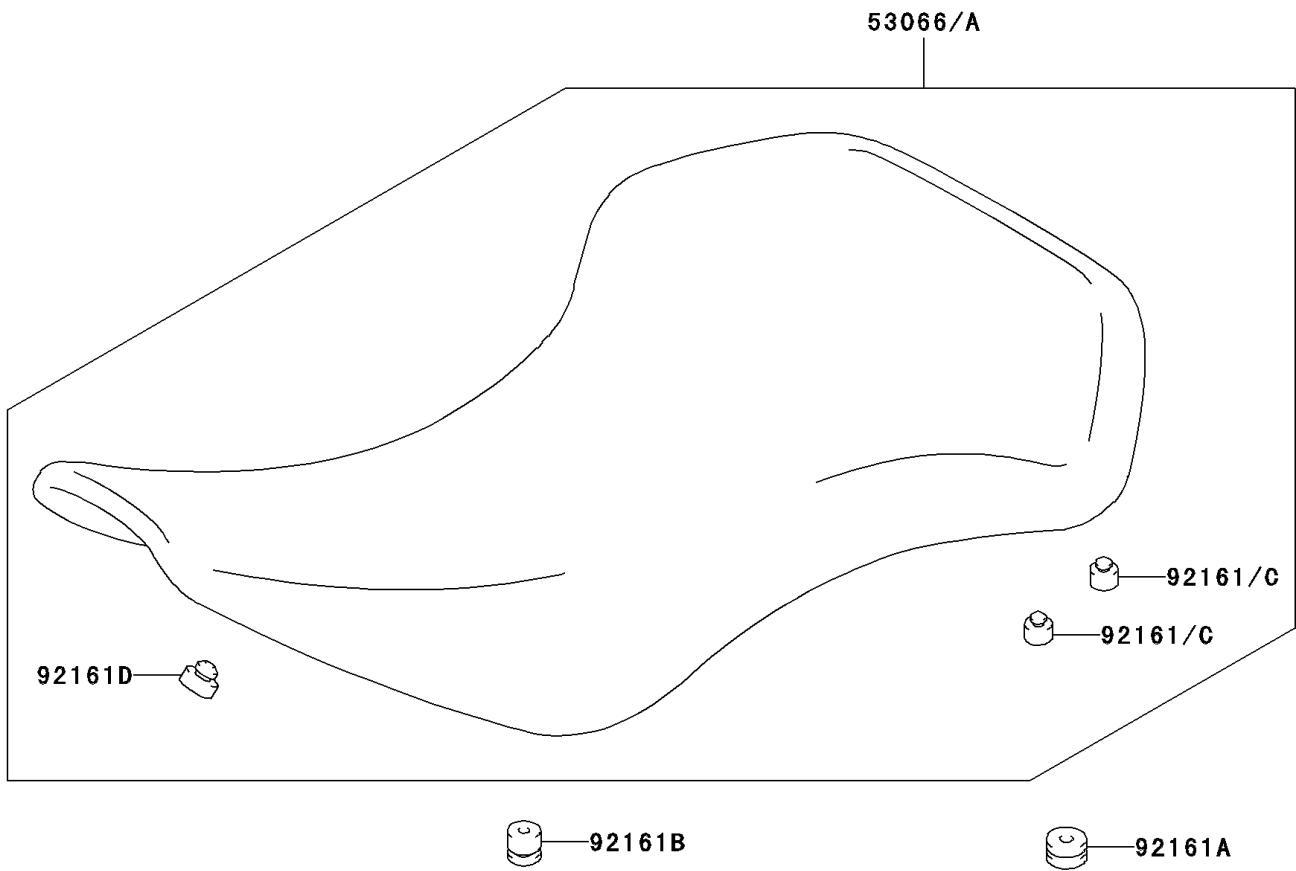

2004 KFX400 PARTS DIAGRAM

Seat

F2510

2004 KFX400 PARTS LIST

Seat

ITEM NAME	PART NUMBER	QUANTITY
SEAT-ASSY,BLACK (Ref # 53066)	53066-S010-560	1
DAMPER,SEAT (Ref # 92161A)	92161-S088	2
DAMPER,SEAT (Ref # 92161B)	92161-S102	2
DAMPER (Ref # 92161C)	92161-S103	4
DAMPER (Ref # 92161D)	92161-S104	1