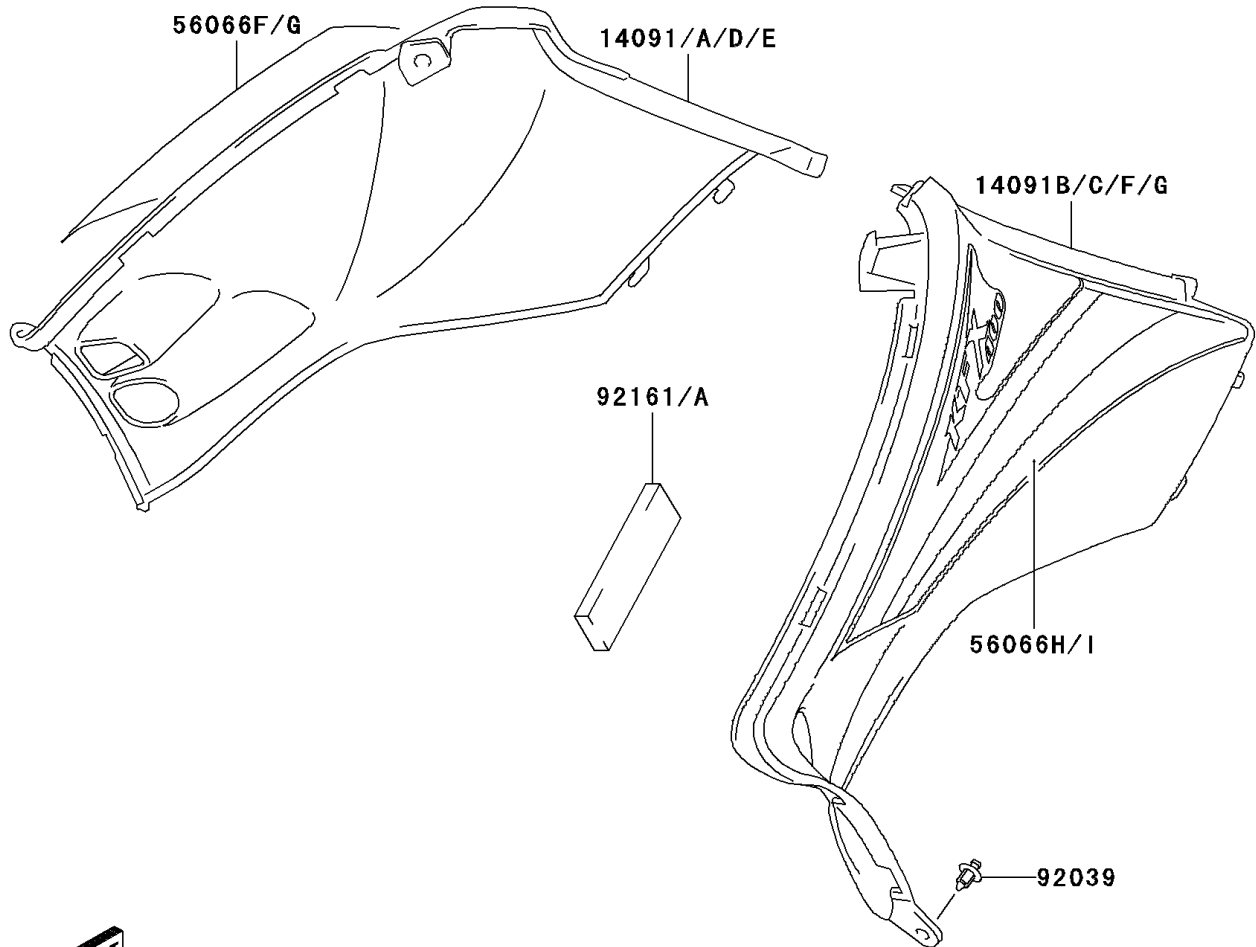

# 2003 KFX400 PARTS DIAGRAM

Side Covers

F2611

## 2003 KFX400 PARTS LIST

### Side Covers

ITEM NAME	PART NUMBER	QUANTITY
COVER,SIDE,RH,L.GREEN (Ref # 14091A)	14091-S086-535	1
COVER,SIDE,LH,L.GREEN (Ref # 14091C)	14091-S088-535	1
PATTERN,RH,WHT/GLD/BLK/GRN (Ref # 56066)	56066-S006-553	1
PATTERN,LH,WHT/GLD/BLK/GRN (Ref # 56066A)	56066-S008-553	1
RIVET (Ref # 92039)	92039-S010	2
DAMPER,SIDE COVER (Ref # 92161)	92161-S106	6