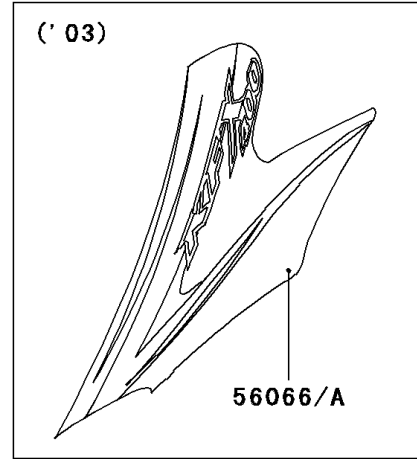

# 2003 KFX400 PARTS DIAGRAM

Side Covers

F2611

### Side Covers

ITEM NAME	PART NUMBER	QUANTITY
COVER,SIDE,RH,L.GREEN (Ref # 14091A)	14091-S086-535	1
COVER,SIDE,LH,L.GREEN (Ref # 14091C)	14091-S088-535	1
PATTERN,RH,WHT/GLD/BLK/GRN (Ref # 56066)	56066-S006-553	1
PATTERN,LH,WHT/GLD/BLK/GRN (Ref # 56066A)	56066-S008-553	1
RIVET (Ref # 92039)	92039-S010	2
DAMPER,SIDE COVER (Ref # 92161)	92161-S106	6