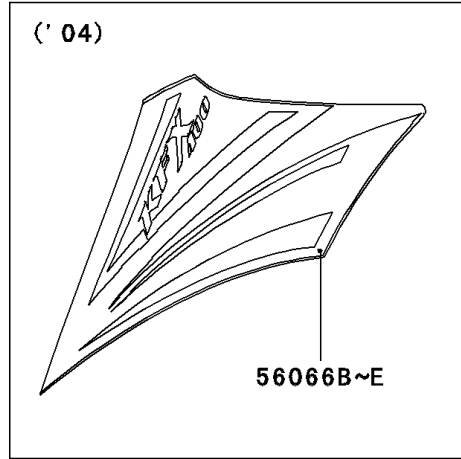

# 2003 KFX400 PARTS DIAGRAM

Side Covers

F2611

### Side Covers

ITEM NAME	PART NUMBER	QUANTITY
COVER,SIDE,RH,L.GREEN (Ref # 14091A)	14091-S086-535	1
COVER,SIDE,LH,L.GREEN (Ref # 14091C)	14091-S088-535	1
PATTERN,RH,WHT/GLD/BLK/GRN (Ref # 56066)	56066-S006-553	1
PATTERN,LH,WHT/GLD/BLK/GRN (Ref # 56066A)	56066-S008-553	1
RIVET (Ref # 92039)	92039-S010	2
DAMPER,SIDE COVER (Ref # 92161)	92161-S106	6