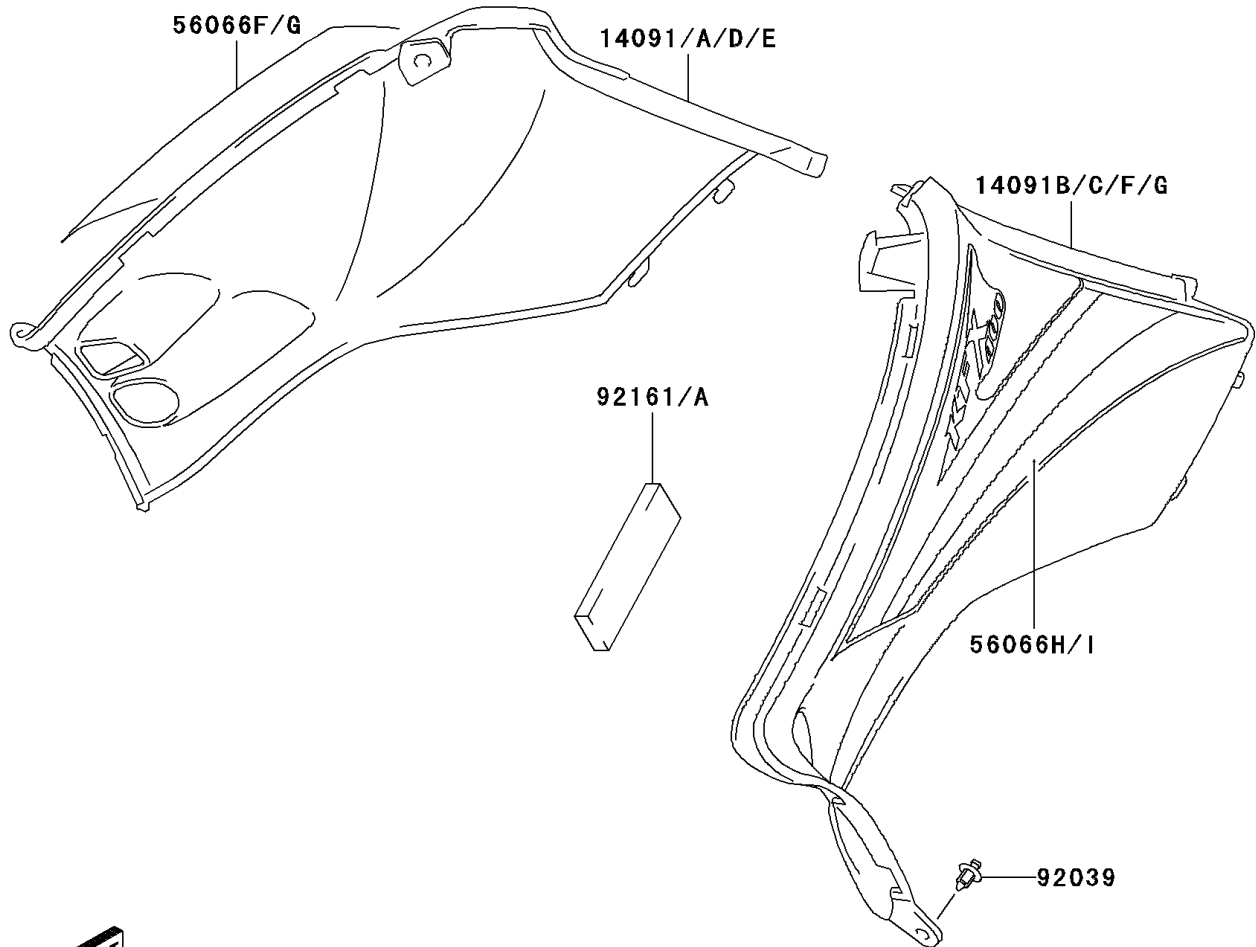

2004 KFX400 PARTS DIAGRAM

Side Covers

F2611

2004 KFX400 PARTS LIST

Side Covers

ITEM NAME	PART NUMBER	QUANTITY
COVER,SIDE,RH,B.ORANGE (Ref # 14091)	14091-S086-268	1
COVER,SIDE,RH,L.GREEN (Ref # 14091A)	14091-S086-535	1
COVER,SIDE,LH,B.ORANGE (Ref # 14091B)	14091-S088-268	1
COVER,SIDE,LH,L.GREEN (Ref # 14091C)	14091-S088-535	1
PATTERN,RH,WHT/GLD/BLK/GRN (Ref # 56066B)	56066-S031-553	1
PATTERN,RH,BLK/SIL/GLD/ORG (Ref # 56066C)	56066-S031-575	1
PATTERN,LH,WHT/GLD/BLK/GRN (Ref # 56066D)	56066-S032-553	1
PATTERN,LH,BLK/SIL/GLD/ORG (Ref # 56066E)	56066-S032-575	1
RIVET (Ref # 92039)	92039-S010	2
DAMPER,SIDE COVER (Ref # 92161)	92161-S106	6