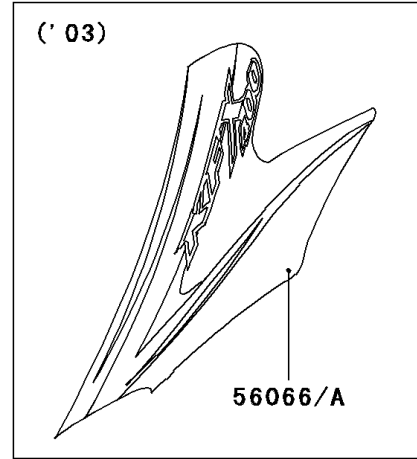

2004 KFX400 PARTS DIAGRAM

Side Covers

F2611

2004 KFX400 PARTS LIST

Side Covers

ITEM NAME	PART NUMBER	QUANTITY
COVER,SIDE,RH,B.ORANGE (Ref # 14091)	14091-S086-268	1
COVER,SIDE,RH,L.GREEN (Ref # 14091A)	14091-S086-535	1
COVER,SIDE,LH,B.ORANGE (Ref # 14091B)	14091-S088-268	1
COVER,SIDE,LH,L.GREEN (Ref # 14091C)	14091-S088-535	1
PATTERN,RH,WHT/GLD/BLK/GRN (Ref # 56066B)	56066-S031-553	1
PATTERN,RH,BLK/SIL/GLD/ORG (Ref # 56066C)	56066-S031-575	1
PATTERN,LH,WHT/GLD/BLK/GRN (Ref # 56066D)	56066-S032-553	1
PATTERN,LH,BLK/SIL/GLD/ORG (Ref # 56066E)	56066-S032-575	1
RIVET (Ref # 92039)	92039-S010	2
DAMPER,SIDE COVER (Ref # 92161)	92161-S106	6