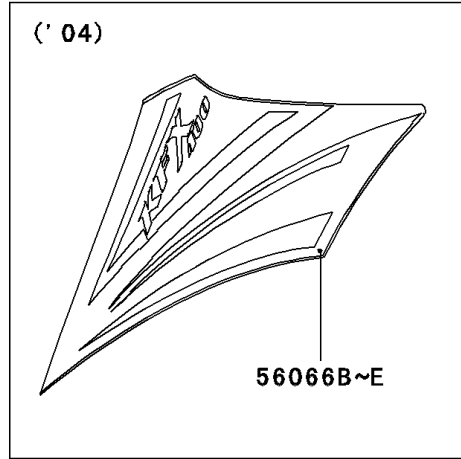

2004 KFX400 PARTS DIAGRAM

Side Covers

F2611

2004 KFX400 PARTS LIST

Side Covers

ITEM NAME	PART NUMBER	QUANTITY
COVER,SIDE,RH,B.ORANGE (Ref # 14091)	14091-S086-268	1
COVER,SIDE,RH,L.GREEN (Ref # 14091A)	14091-S086-535	1
COVER,SIDE,LH,B.ORANGE (Ref # 14091B)	14091-S088-268	1
COVER,SIDE,LH,L.GREEN (Ref # 14091C)	14091-S088-535	1
PATTERN,RH,WHT/GLD/BLK/GRN (Ref # 56066B)	56066-S031-553	1
PATTERN,RH,BLK/SIL/GLD/ORG (Ref # 56066C)	56066-S031-575	1
PATTERN,LH,WHT/GLD/BLK/GRN (Ref # 56066D)	56066-S032-553	1
PATTERN,LH,BLK/SIL/GLD/ORG (Ref # 56066E)	56066-S032-575	1
RIVET (Ref # 92039)	92039-S010	2
DAMPER,SIDE COVER (Ref # 92161)	92161-S106	6