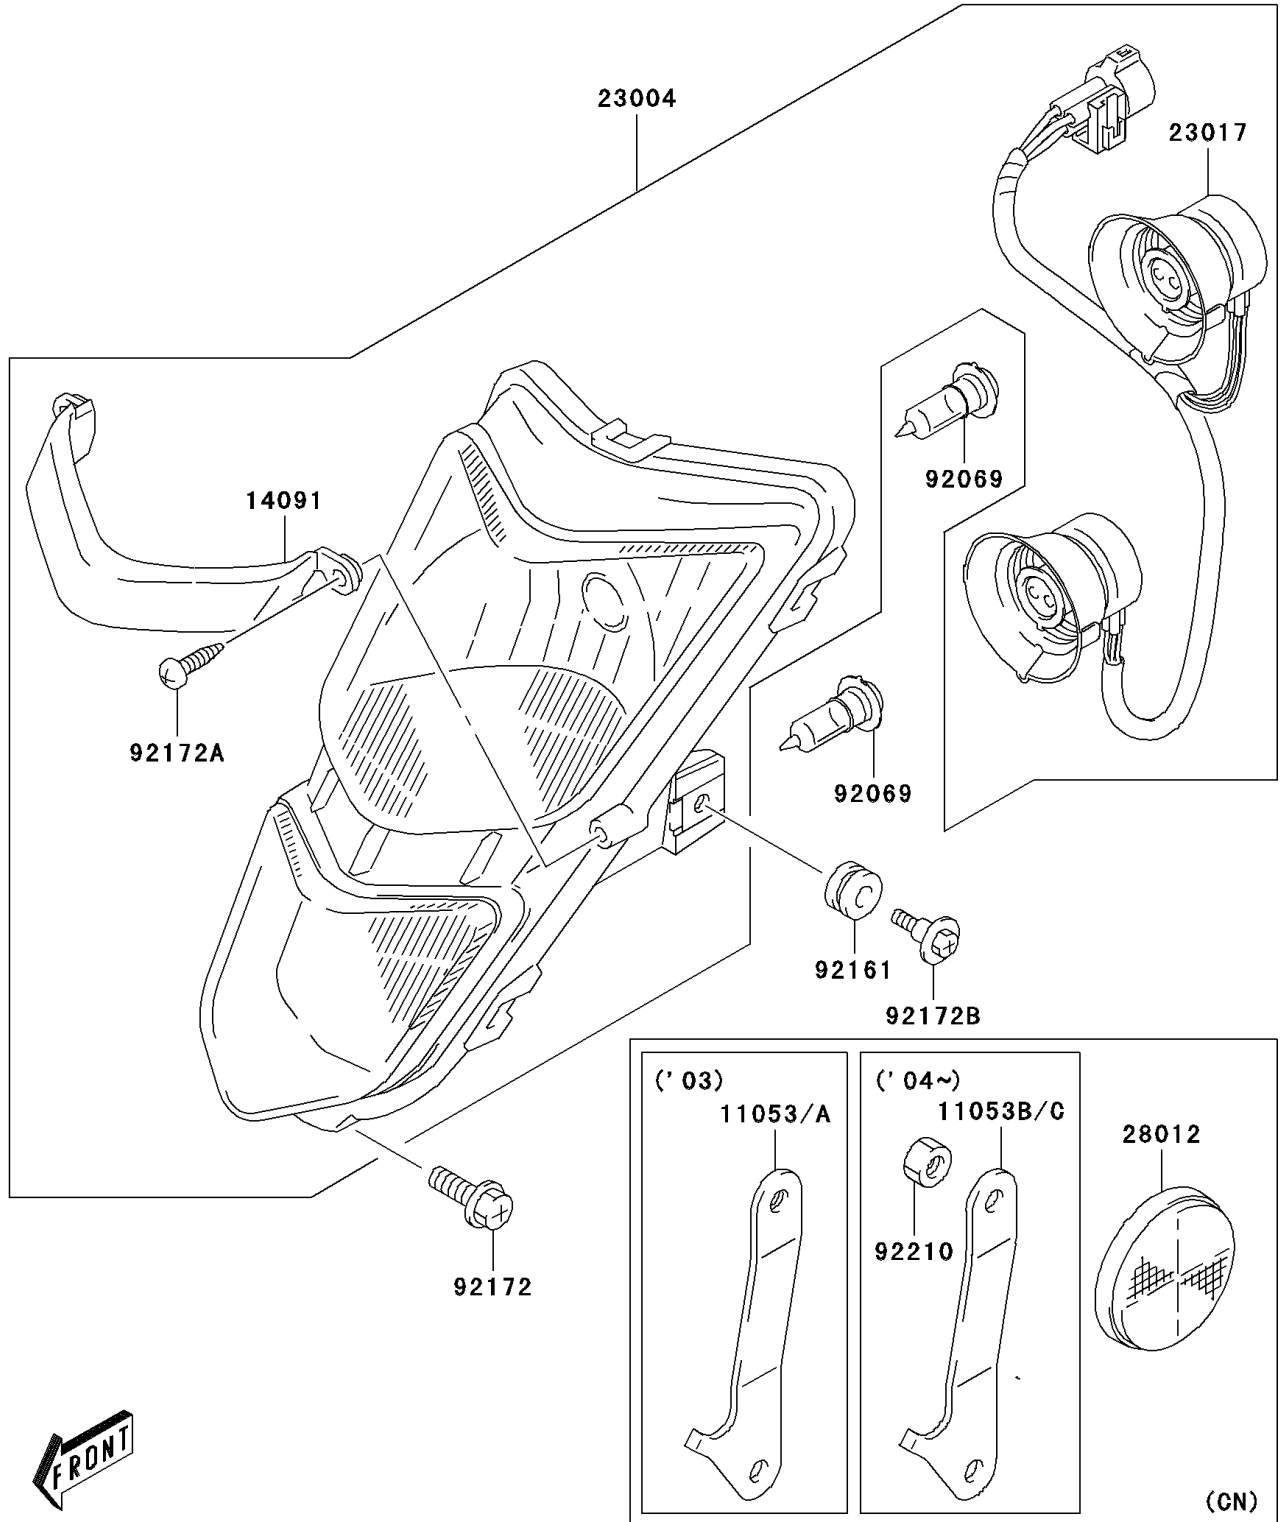

# 2003 KFX400 PARTS DIAGRAM

Headlight(s)

F2710

## 2003 KFX400 PARTS LIST

### Headlight(s)

ITEM NAME	PART NUMBER	QUANTITY
COVER,BLACK (Ref # 14091)	14091-S083-503	1
LAMP-HEAD,BLACK (Ref # 23004)	23004-S002-503	1
SOCKET (Ref # 23017)	23017-S004	1
BULB,14V30/30W (Ref # 92069)	92069-S014	2
DAMPER (Ref # 92161)	92161-S005	2
SCREW (Ref # 92172)	92172-S021	1
SCREW (Ref # 92172A)	92172-S169	2
SCREW,HEADLAMP (Ref # 92172B)	92172-S174	2
BRACKET,RH (Ref # 11053)	11053-S021	1
BRACKET,LH (Ref # 11053A)	11053-S022	1
REFLECTOR-REFLEX,FR (Ref # 28012)	28012-S001	2