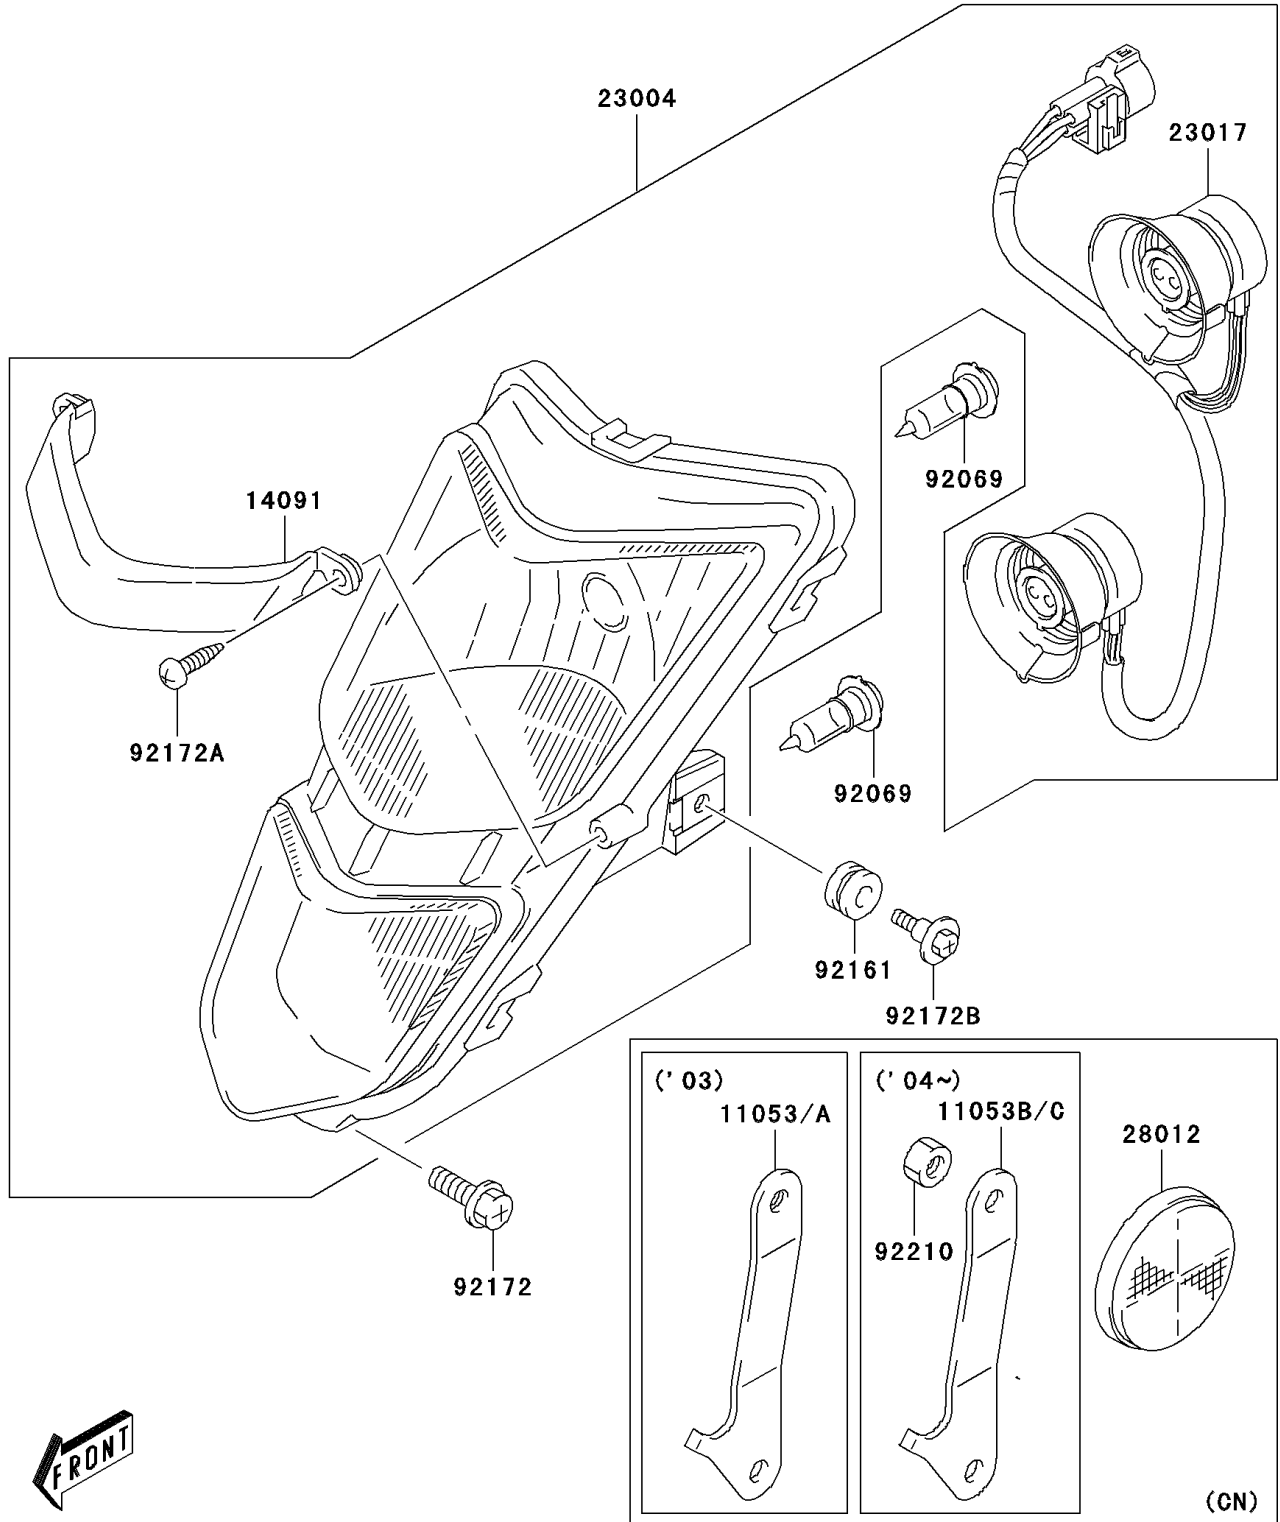

2004 KFX400 PARTS DIAGRAM

Headlight(s)

F2710

2004 KFX400 PARTS LIST

Headlight(s)

ITEM NAME	PART NUMBER	QUANTITY
COVER,BLACK (Ref # 14091)	14091-S083-503	1
LAMP-HEAD,BLACK (Ref # 23004)	23004-S002-503	1
SOCKET (Ref # 23017)	23017-S004	1
BULB,14V30/30W (Ref # 92069)	92069-S014	2
DAMPER (Ref # 92161)	92161-S005	2
SCREW (Ref # 92172)	92172-S021	1
SCREW (Ref # 92172A)	92172-S169	2
SCREW,HEADLAMP (Ref # 92172B)	92172-S174	2
BRACKET,RH (Ref # 11053B)	11053-S060	1
BRACKET,LH (Ref # 11053C)	11053-S061	1
REFLECTOR-REFLEX,FR (Ref # 28012)	28012-S001	2
NUT (Ref # 92210)	92210-S067	2