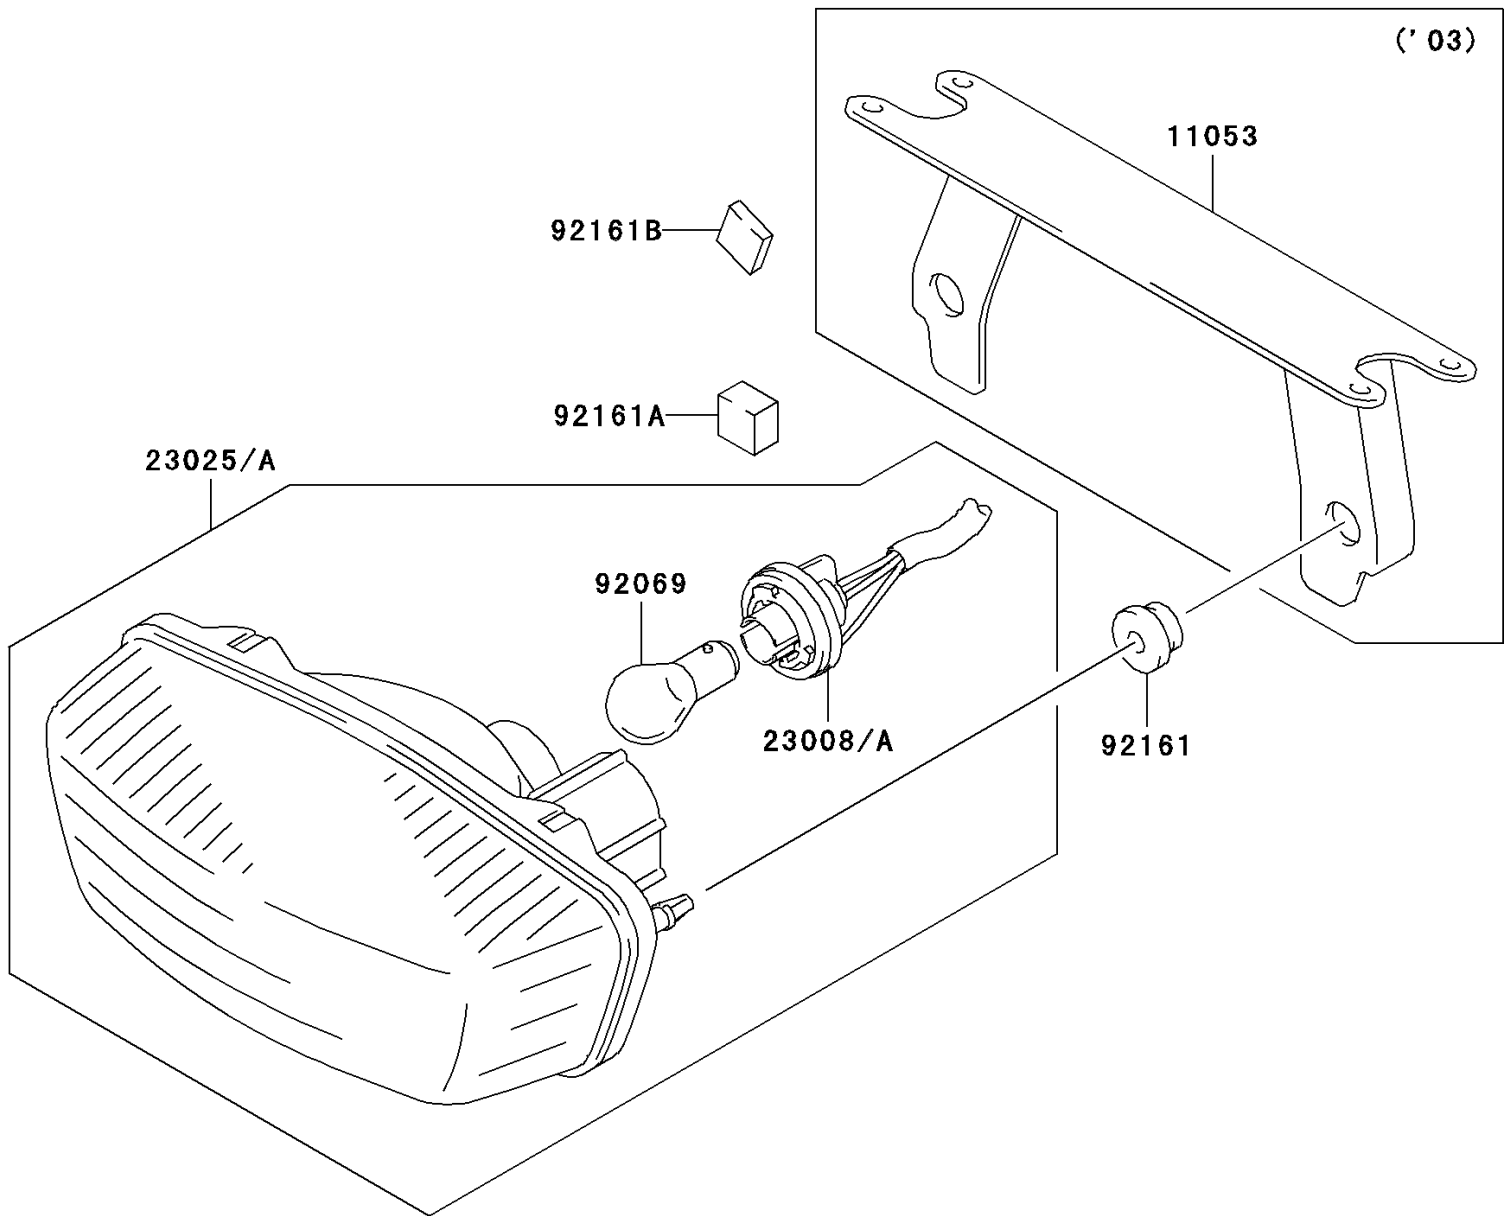

2003 KFX400 PARTS DIAGRAM

Taillight(s)(CA,US)

F2720

2003 KFX400 PARTS LIST

Taillight(s)(CA,US)

ITEM NAME	PART NUMBER	QUANTITY
BRACKET (Ref # 11053)	11053-S010	1
SOCKET-ASSY (Ref # 23008)	23008-S005	1
LAMP-TAIL (Ref # 23025)	23025-S004	1
BULB,12V,21/5W (Ref # 92069)	92069-S004	1
DAMPER (Ref # 92161)	92161-S085	2
DAMPER,LAMP (Ref # 92161A)	92161-S095	2
DAMPER,COMB LAMP (Ref # 92161B)	92161-S108	2