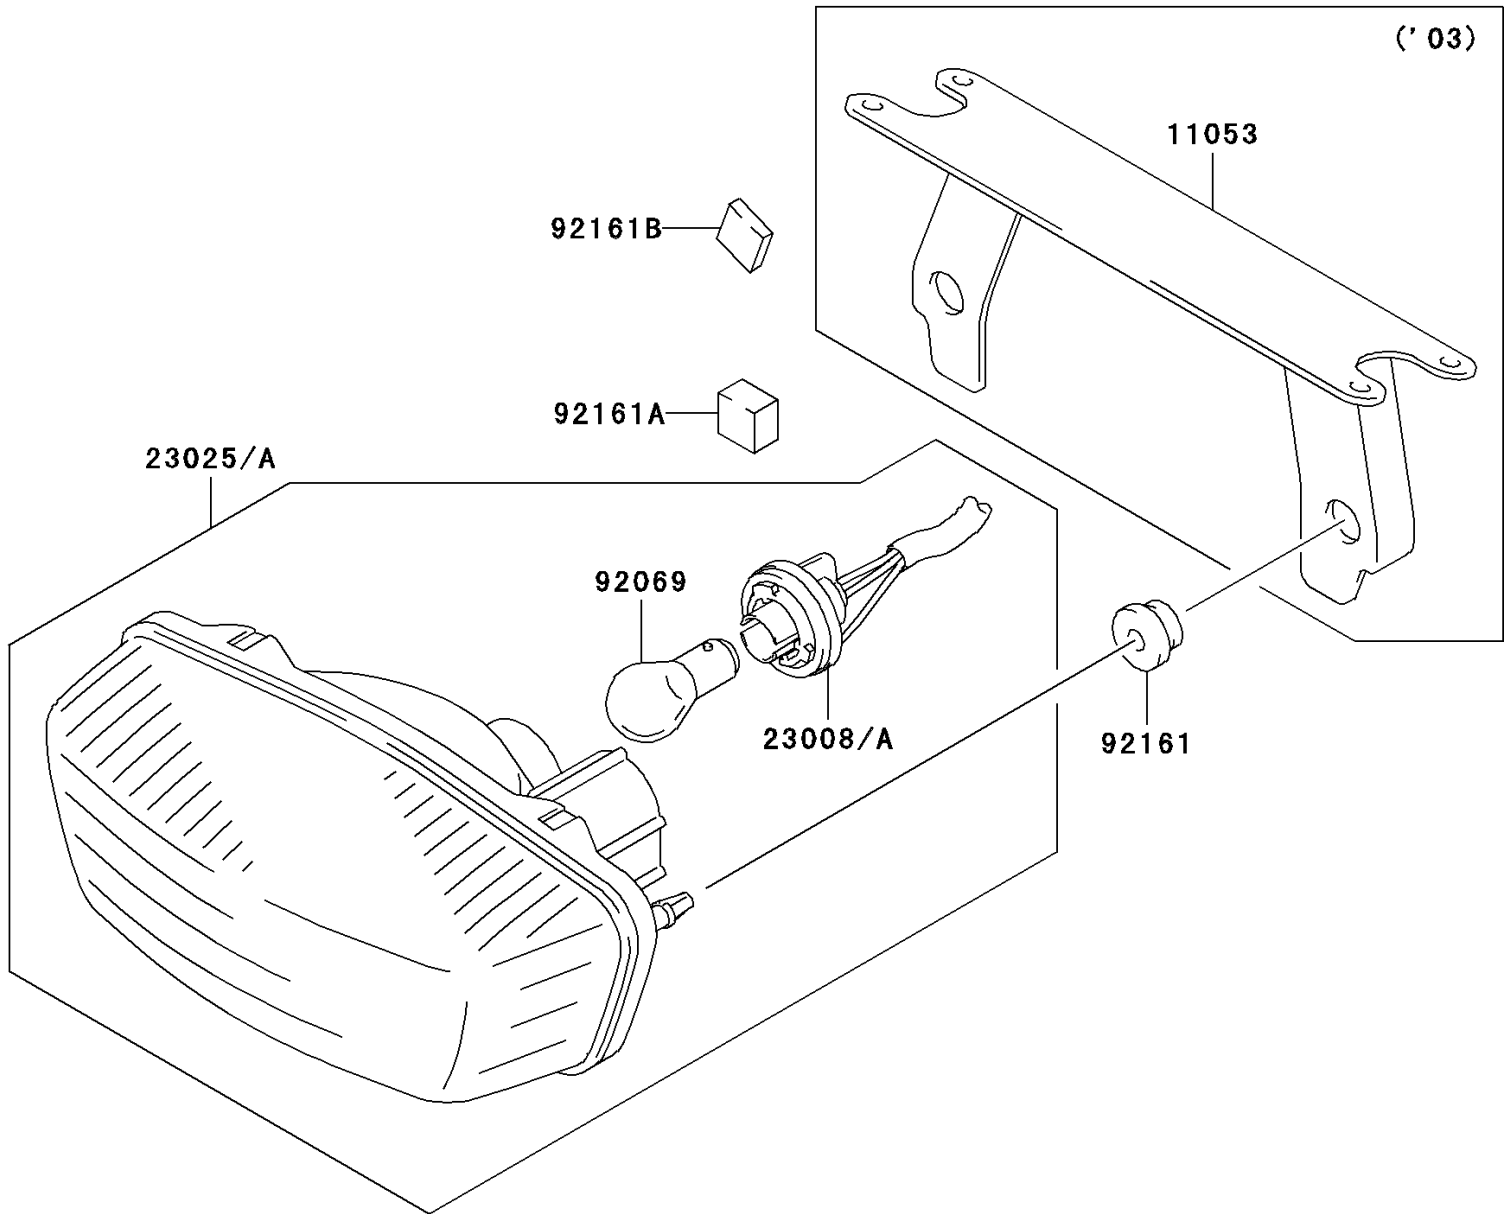

# 2004 KFX400 PARTS DIAGRAM

Taillight(s)(CA,US)

F2720

## 2004 KFX400 PARTS LIST

Taillight(s)(CA,US)

ITEM NAME	PART NUMBER	QUANTITY
SOCKET-ASSY (Ref # 23008)	23008-S005	1
LAMP-TAIL (Ref # 23025)	23025-S004	1
BULB,12V,21/5W (Ref # 92069)	92069-S004	1
DAMPER (Ref # 92161)	92161-S085	2
DAMPER,LAMP (Ref # 92161A)	92161-S095	2
DAMPER,COMB LAMP (Ref # 92161B)	92161-S108	2