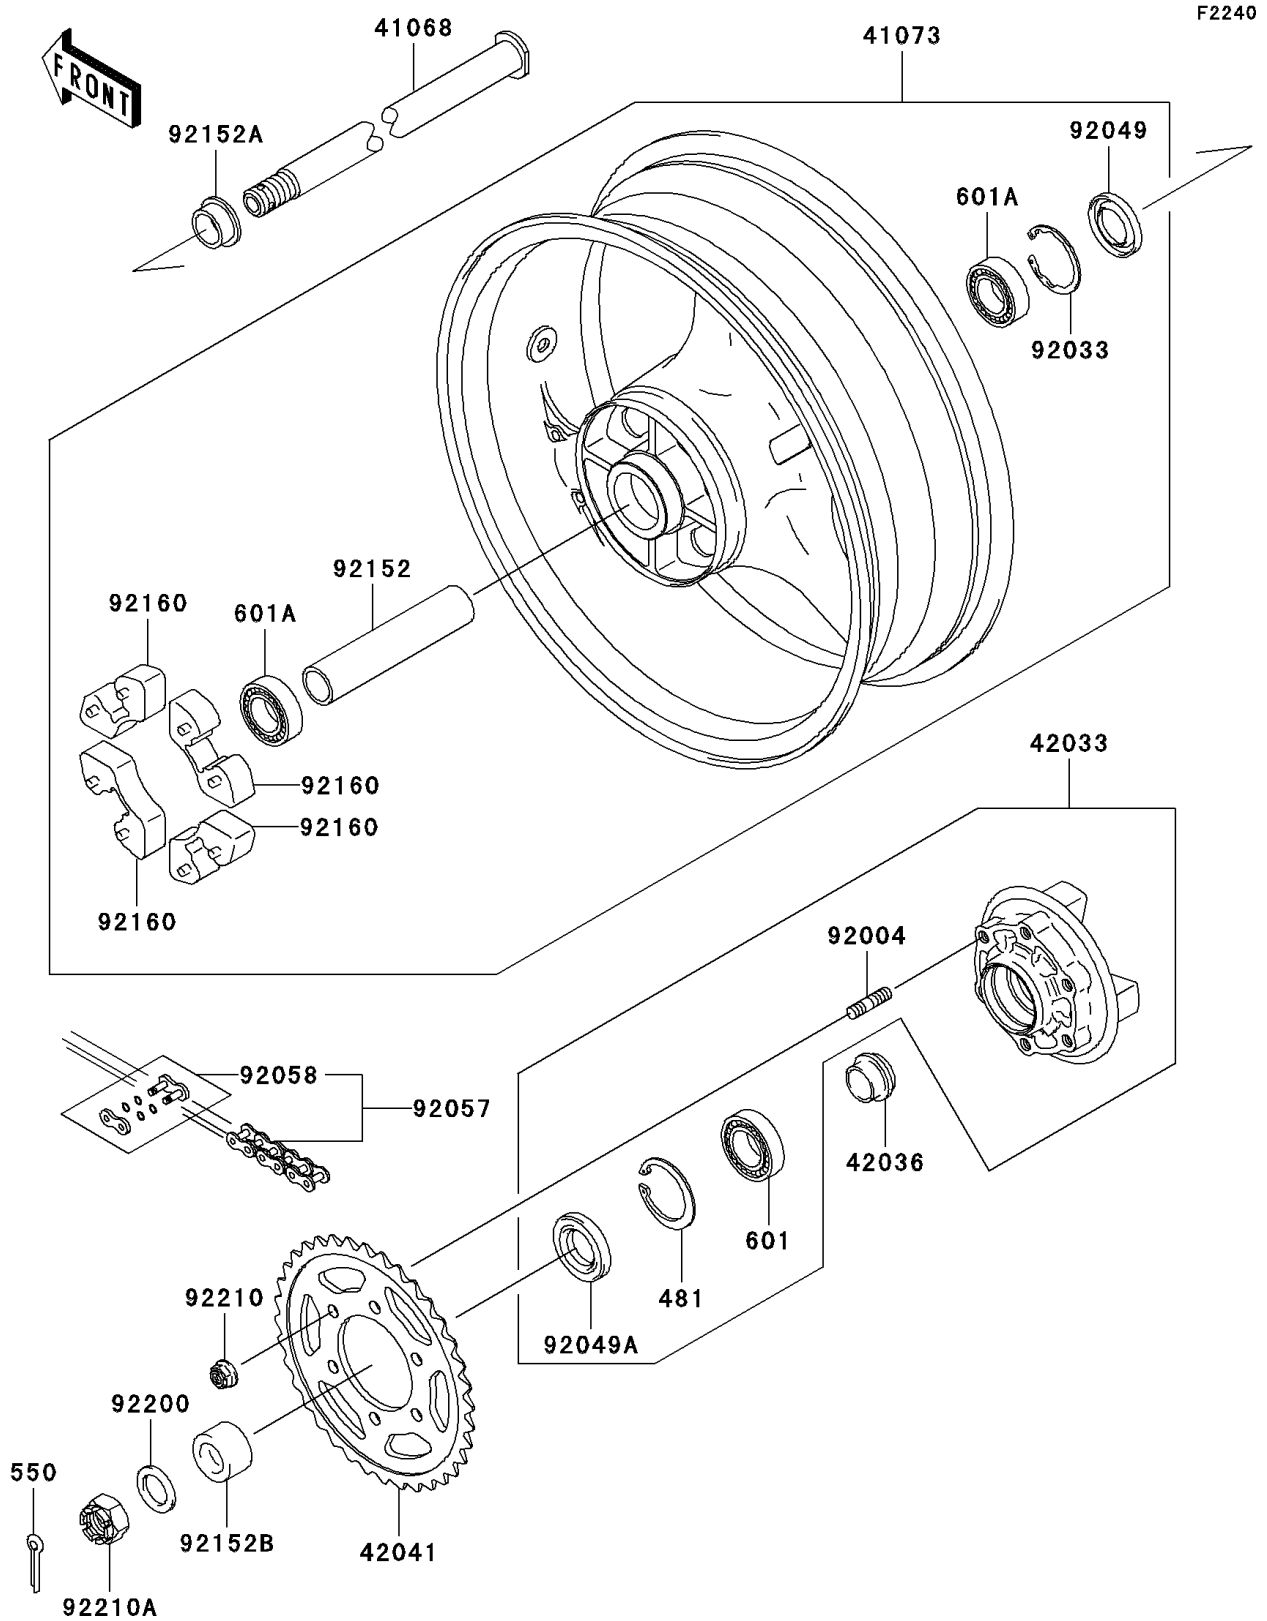

# 2006 ZZR600 PARTS DIAGRAM

Rear Wheel/Chain

## 2006 ZZR600 PARTS LIST

### Rear Wheel/Chain

| ITEM NAME                                 | PART NUMBER   | QUANTITY |
|---|---------------|----------|
| CIRCLIP (Ref # 481)                       | 481J5500      | 1        |
| PIN-COTTER,4.0X40 (Ref # 550)             | 550D4040      | 1        |
| BEARING-BALL,#6006G (Ref # 601)           | 601B6006G     | 1        |
| BEARING-BALL (Ref # 601A)                 | 601B6205UU    | 2        |
| AXLE,RR (Ref # 41068)                     | 41068-0005    | 1        |
| WHEEL-ASSY,RR,SILVER (Ref # 41073)        | 41073-1688-V5 | 1        |
| COUPLING-ASSY,RR HUB (Ref # 42033)        | 42033-1213    | 1        |
| SLEEVE,RR HUB,L=22 (Ref # 42036)          | 42036-1279    | 1        |
| SPROCKET-HUB,40T (Ref # 42041)            | 42041-1503    | 1        |
| STUD,10X19 (Ref # 92004)                  | 92004-0028    | 6        |
| RING-SNAP,52MM (Ref # 92033)              | 92033-1043    | 1        |
| SEAL-OIL,RR HUB (Ref # 92049)             | 92049-1375    | 1        |
| SEAL-OIL,PJN 40 55 8 (Ref # 92049A)       | 92049-1376    | 1        |
| CHAIN,DRIVE,EK525UVXL2X108L (Ref # 92057) | 92057-0046    | 1        |
| JOINT-CHAIN,DRIVE (Ref # 92058)           | 92058-1089    | 1        |
| COLLAR,RR HUB,L=152.5 (Ref # 92152)       | 92152-1080    | 1        |
| COLLAR,RR AXLE,RH,L=16 (Ref # 92152A)     | 92152-1246    | 1        |
| COLLAR,RR AXLE,LH,L=23.5 (Ref # 92152B)   | 92152-1254    | 1        |
| DAMPER,SHOCK,RR HUB (Ref # 92160)         | 92160-1485    | 4        |
| WASHER,25.5X38X3.2 (Ref # 92200)          | 92200-0278    | 1        |
| NUT,LOCK,FLANGED,10MM (Ref # 92210)       | 92210-0276    | 6        |
| NUT,CASTLE,24MM (Ref # 92210A)            | 92210-0280    | 1        |