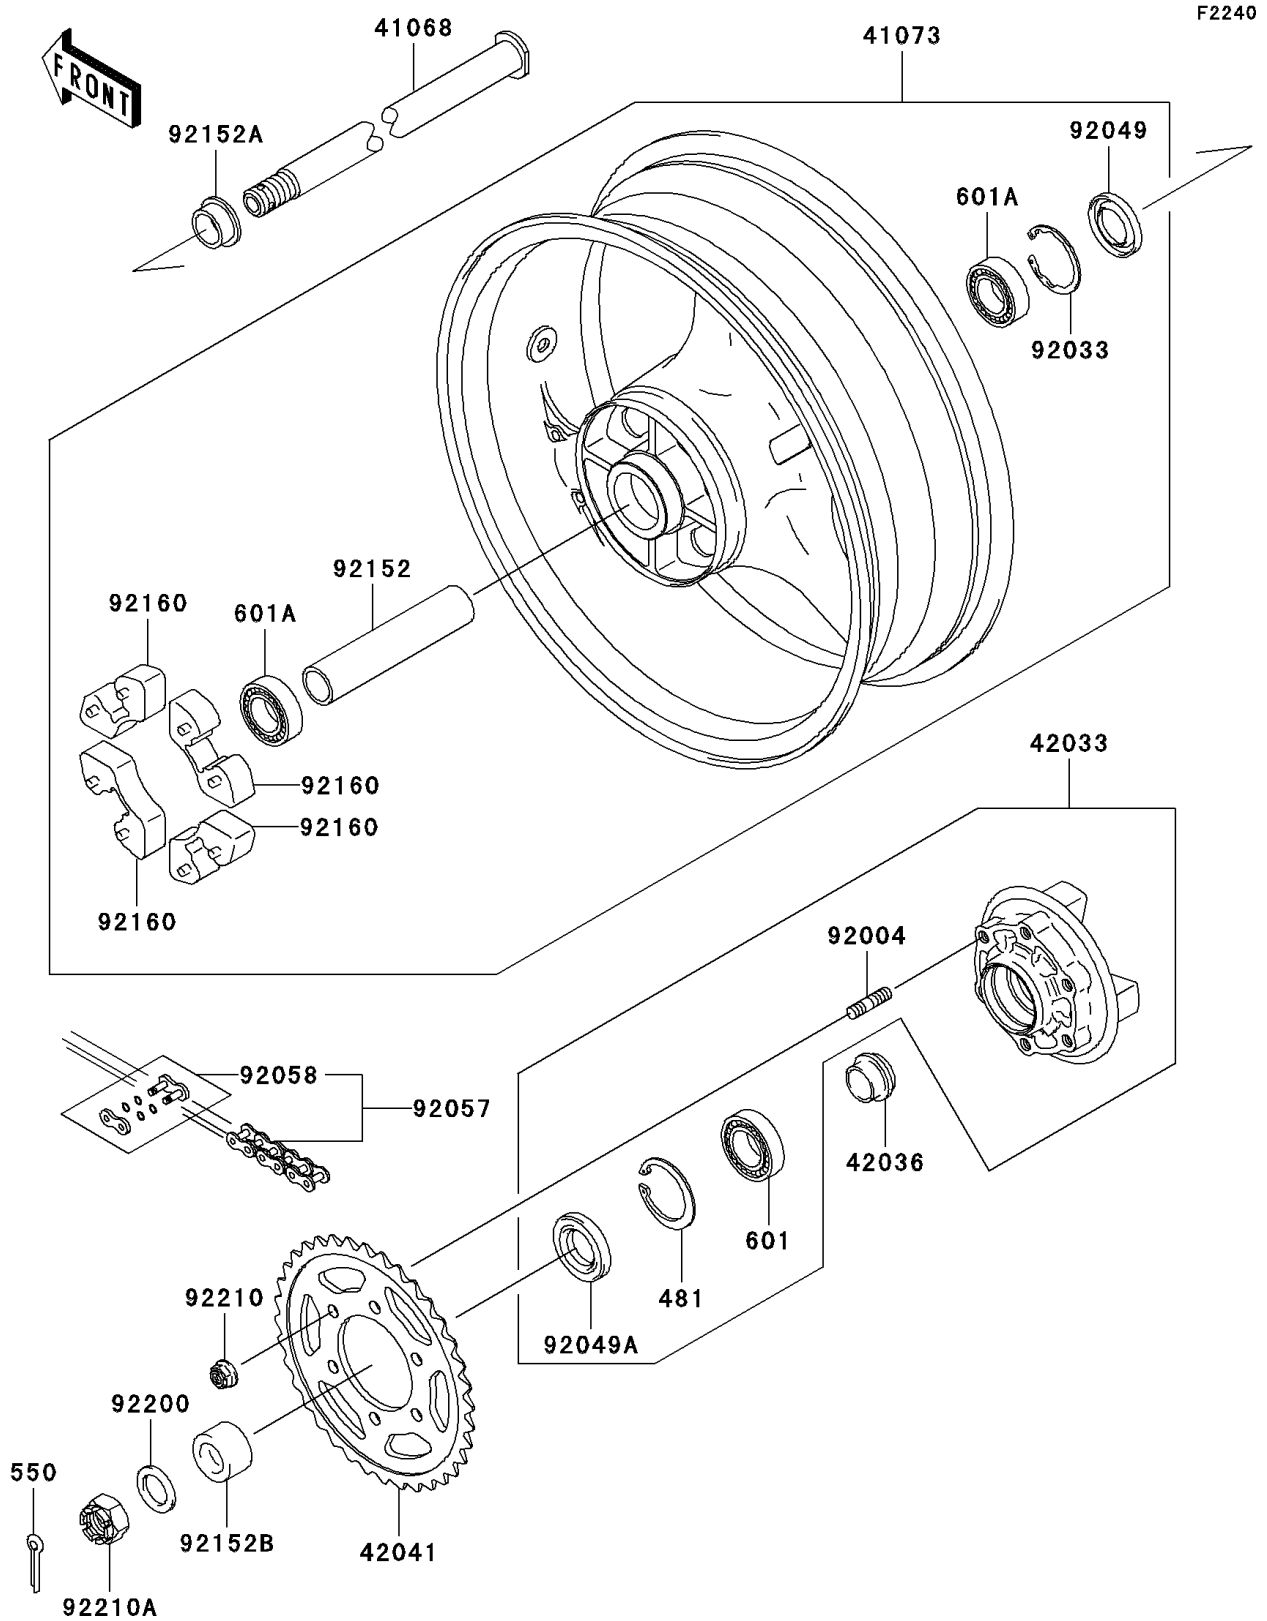

2008 ZZR® 600 PARTS DIAGRAM

Rear Wheel/Chain

2008 ZZR® 600 PARTS LIST

Rear Wheel/Chain

ITEM NAME	PART NUMBER	QUANTITY
CIRCLIP (Ref # 481)	481J5500	1
PIN-COTTER,4.0X40 (Ref # 550)	550D4040	1
BEARING-BALL,#6006G (Ref # 601)	601B6006G	1
BEARING-BALL (Ref # 601A)	601B6205UU	2
AXLE,RR (Ref # 41068)	41068-0005	1
WHEEL-ASSY,RR,SILVER (Ref # 41073)	41073-1688-V5	1
COUPLING-ASSY,RR HUB (Ref # 42033)	42033-1213	1
SLEEVE,RR HUB,L=22 (Ref # 42036)	42036-1279	1
SPROCKET-HUB,40T (Ref # 42041)	42041-1503	1
STUD,10X19 (Ref # 92004)	92004-0028	6
RING-SNAP,52MM (Ref # 92033)	92033-1043	1
SEAL-OIL,RR HUB (Ref # 92049)	92049-1375	1
SEAL-OIL,PJN 40 55 8 (Ref # 92049A)	92049-1376	1
CHAIN,DRIVE,EK525UVXL2X108L (Ref # 92057)	92057-0046	1
JOINT-CHAIN,DRIVE (Ref # 92058)	92058-1089	1
COLLAR,RR HUB,L=152.5 (Ref # 92152)	92152-1080	1
COLLAR,RR AXLE,RH,L=16 (Ref # 92152A)	92152-1246	1
COLLAR,RR AXLE,LH,L=23.5 (Ref # 92152B)	92152-1254	1
DAMPER,SHOCK,RR HUB (Ref # 92160)	92160-1485	4
WASHER,25.5X38X3.2 (Ref # 92200)	92200-0278	1
NUT,LOCK,FLANGED,10MM (Ref # 92210)	92210-0276	6
NUT,CASTLE,24MM (Ref # 92210A)	92210-0280	1