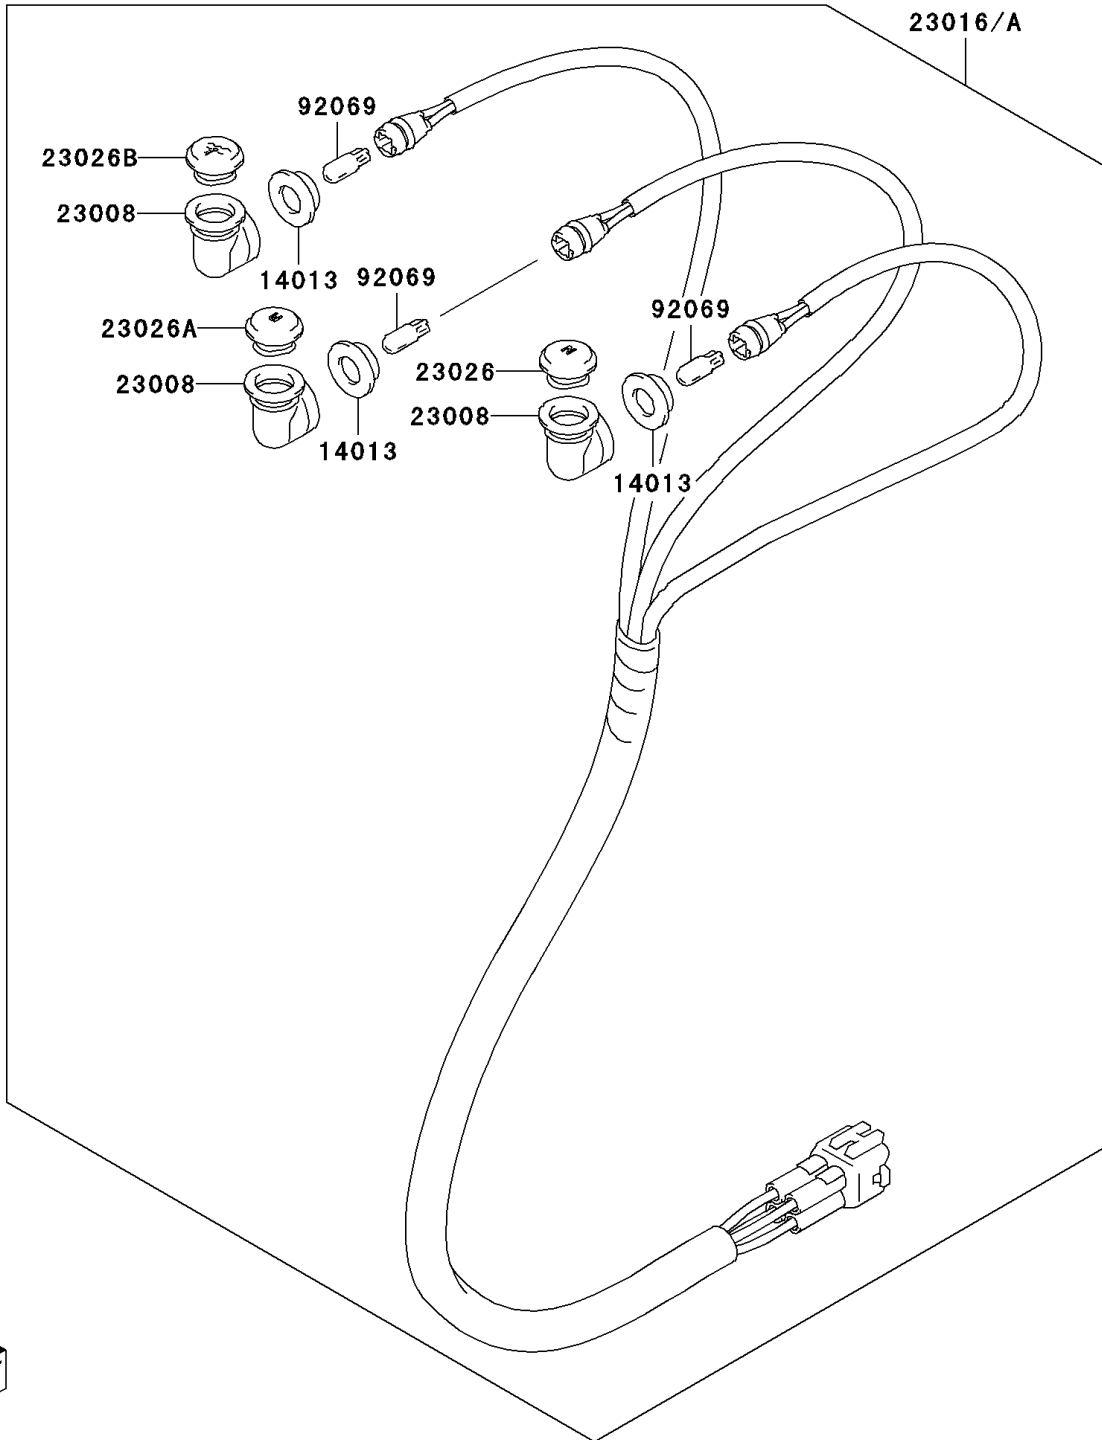

2004 KFX400 PARTS DIAGRAM

Chassis Electrical Equipment

F2760

2004 KFX400 PARTS LIST

Chassis Electrical Equipment

ITEM NAME	PART NUMBER	QUANTITY
RING-POSITION (Ref # 14013)	14013-S002	3
SOCKET-ASSY (Ref # 23008)	23008-S004	3
LAMP-ASSY (Ref # 23016)	23016-S004	1
LENS,NEUTRAL (Ref # 23026)	23026-S011	1
LENS,REVERSE (Ref # 23026A)	23026-S012	1
LENS,WATER TEMP (Ref # 23026B)	23026-S013	1
BULB,12V3W (Ref # 92069)	92069-S015	3