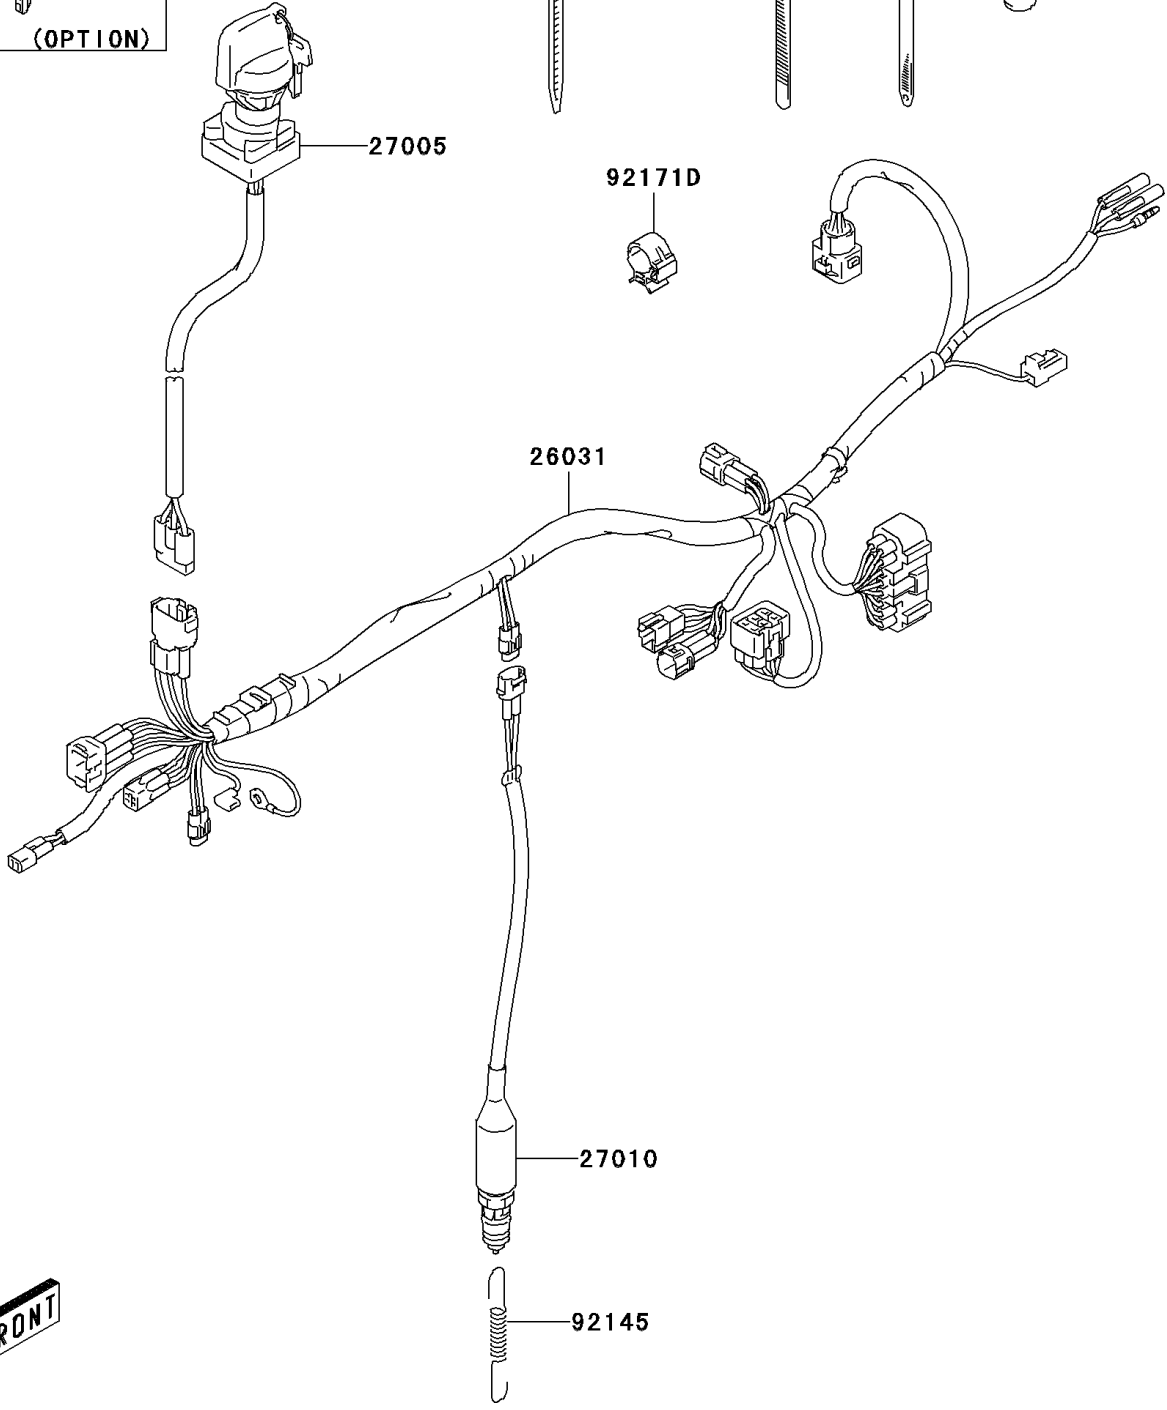

2003 KFX400 PARTS DIAGRAM

Ignition Switch(A1)

92171 92171A 92171B 92171C 92171E F2770

2003 KFX400 PARTS LIST

Ignition Switch(A1)

ITEM NAME	PART NUMBER	QUANTITY
HARNESS (Ref # 26031)	26031-S003	1
SWITCH-ASSY-IGNITION (Ref # 27005)	27005-S005	1
KEY-LOCK,BLANK,(TYPE:C) (Ref # 27008)	27008-S002	1
KEY-LOCK,BLANK,(TYPE:D) (Ref # 27008A)	27008-S003	1
KEY-LOCK,BLANK(TYPE:E) (Ref # 27008B)	27008-S006	1
KEY-LOCK,BLANK(TYPE:F) (Ref # 27008C)	27008-S007	1
SWITCH,STOP LAMP (Ref # 27010)	27010-S026	1
SPRING,STOP LAMP SWITCH (Ref # 92145)	92145-S150	1
CLAMP,L=125 (Ref # 92171)	92171-S014	1
CLAMP,L=33 (Ref # 92171A)	92171-S034	3
CLAMP,L=120 (Ref # 92171B)	92171-S035	2
CLAMP,L=90 (Ref # 92171C)	92171-S051	1
CLAMP,WIRING HARNESS (Ref # 92171D)	92171-S095	1
CLAMP,L=135 (Ref # 92171E)	92171-S096	1