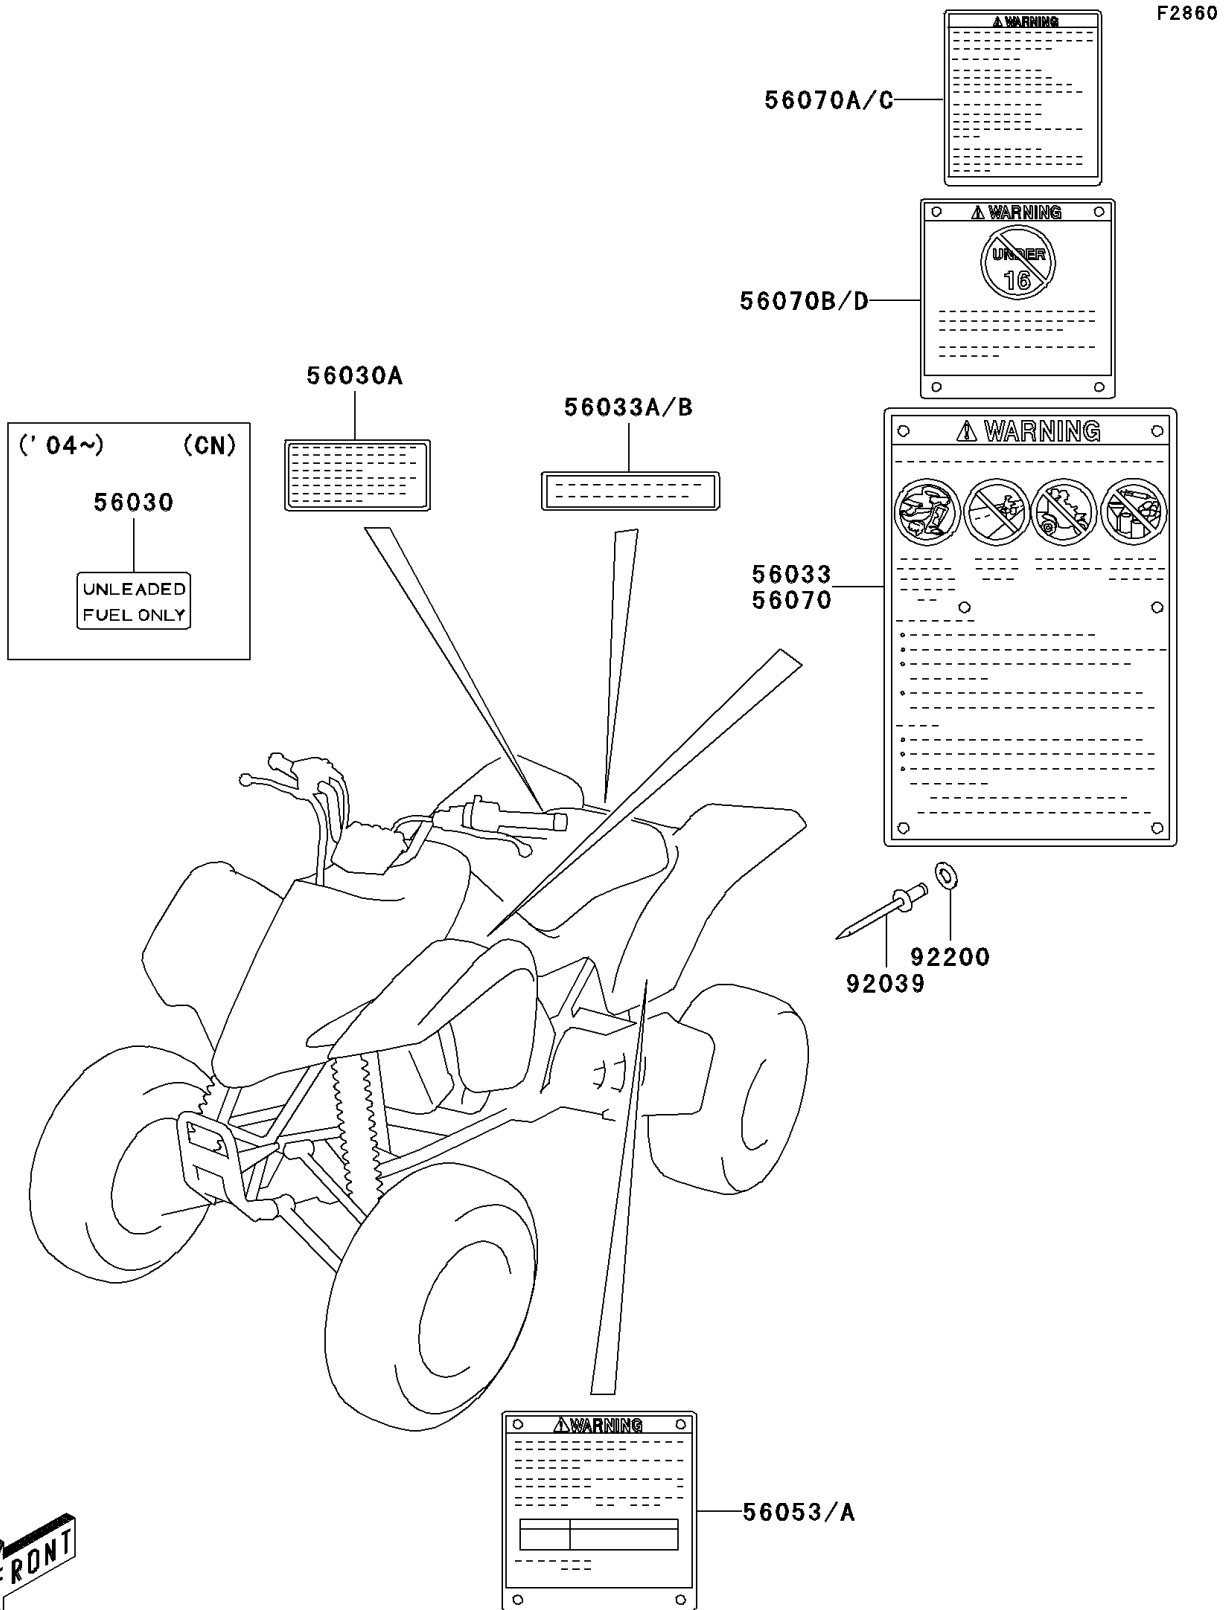

2004 KFX400 PARTS DIAGRAM

Labels

2004 KFX400 PARTS LIST

Labels

ITEM NAME	PART NUMBER	QUANTITY
LABEL-MANUAL,GENERAL WARNING (Ref # 56033)	56033-S008	1
LABEL-MANUAL,CHAIN ADJUSTMENT (Ref # 56033A)	56033-S011	1
LABEL-SPECIFICATION,TIRE (Ref # 56053)	56053-S005	1
LABEL-WARNING,GEAR SHIFTING (Ref # 56070A)	56070-S011	1
LABEL-WARNING,AGE 16 (Ref # 56070B)	56070-S012	1
RIVET,WARNING LABEL (Ref # 92039)	92039-S008	14
WASHER (Ref # 92200)	92200-S094	14
LABEL,UNLEADED FUEL,FRENCH (Ref # 56030)	56030-S006	1
LABEL,MANUAL NOTICE (Ref # 56030A)	56030-S009	1
LABEL-MANUAL,CHAIN ADJUSTMENT (Ref # 56033B)	56033-S013	1
LABEL-SPECIFICATION,TIRE,FRENCH (Ref # 56053A)	56053-S006	1
LABEL-WARNING,FRENCH (Ref # 56070)	56070-S008	1
LABEL-WARNING,AGE 16,FRENCH (Ref # 56070C)	56070-S013	1
LABEL-WARNING,FRENCH (Ref # 56070D)	56070-S014	1