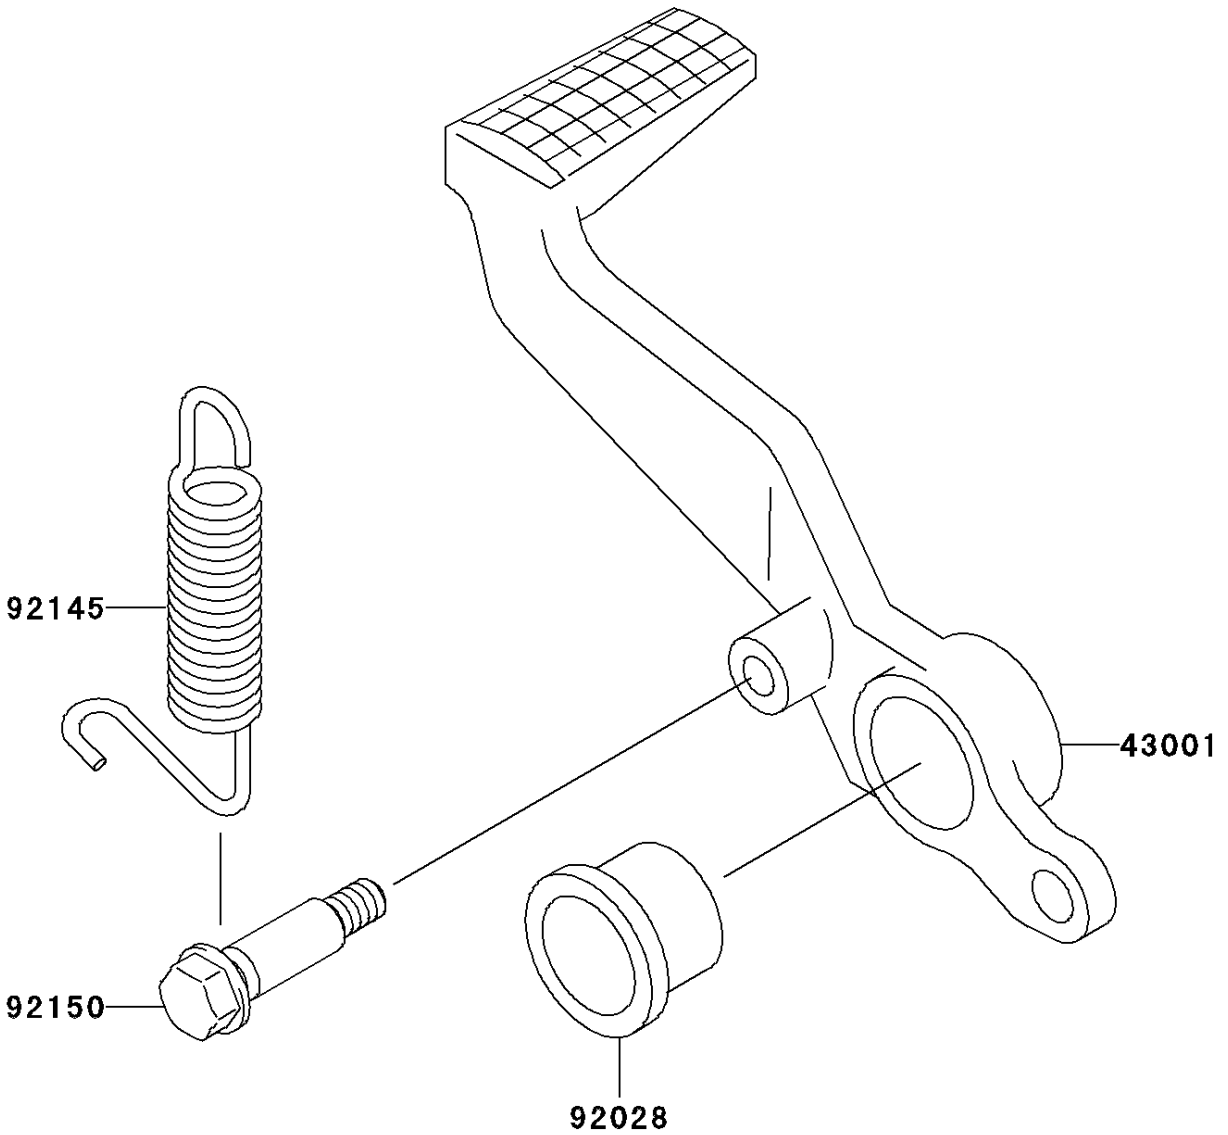

2007 ZZR600 PARTS DIAGRAM

Brake Pedal/Torque Link

F2260

2007 ZZR600 PARTS LIST

Brake Pedal/Torque Link

ITEM NAME	PART NUMBER	QUANTITY
LEVER-BRAKE,PEDAL (Ref # 43001)	43001-1393	1
BUSHING (Ref # 92028)	92028-1576	1
SPRING,BRAKE PEDAL RETURN (Ref # 92145)	92145-1090	1
BOLT (Ref # 92150)	92150-1439	1