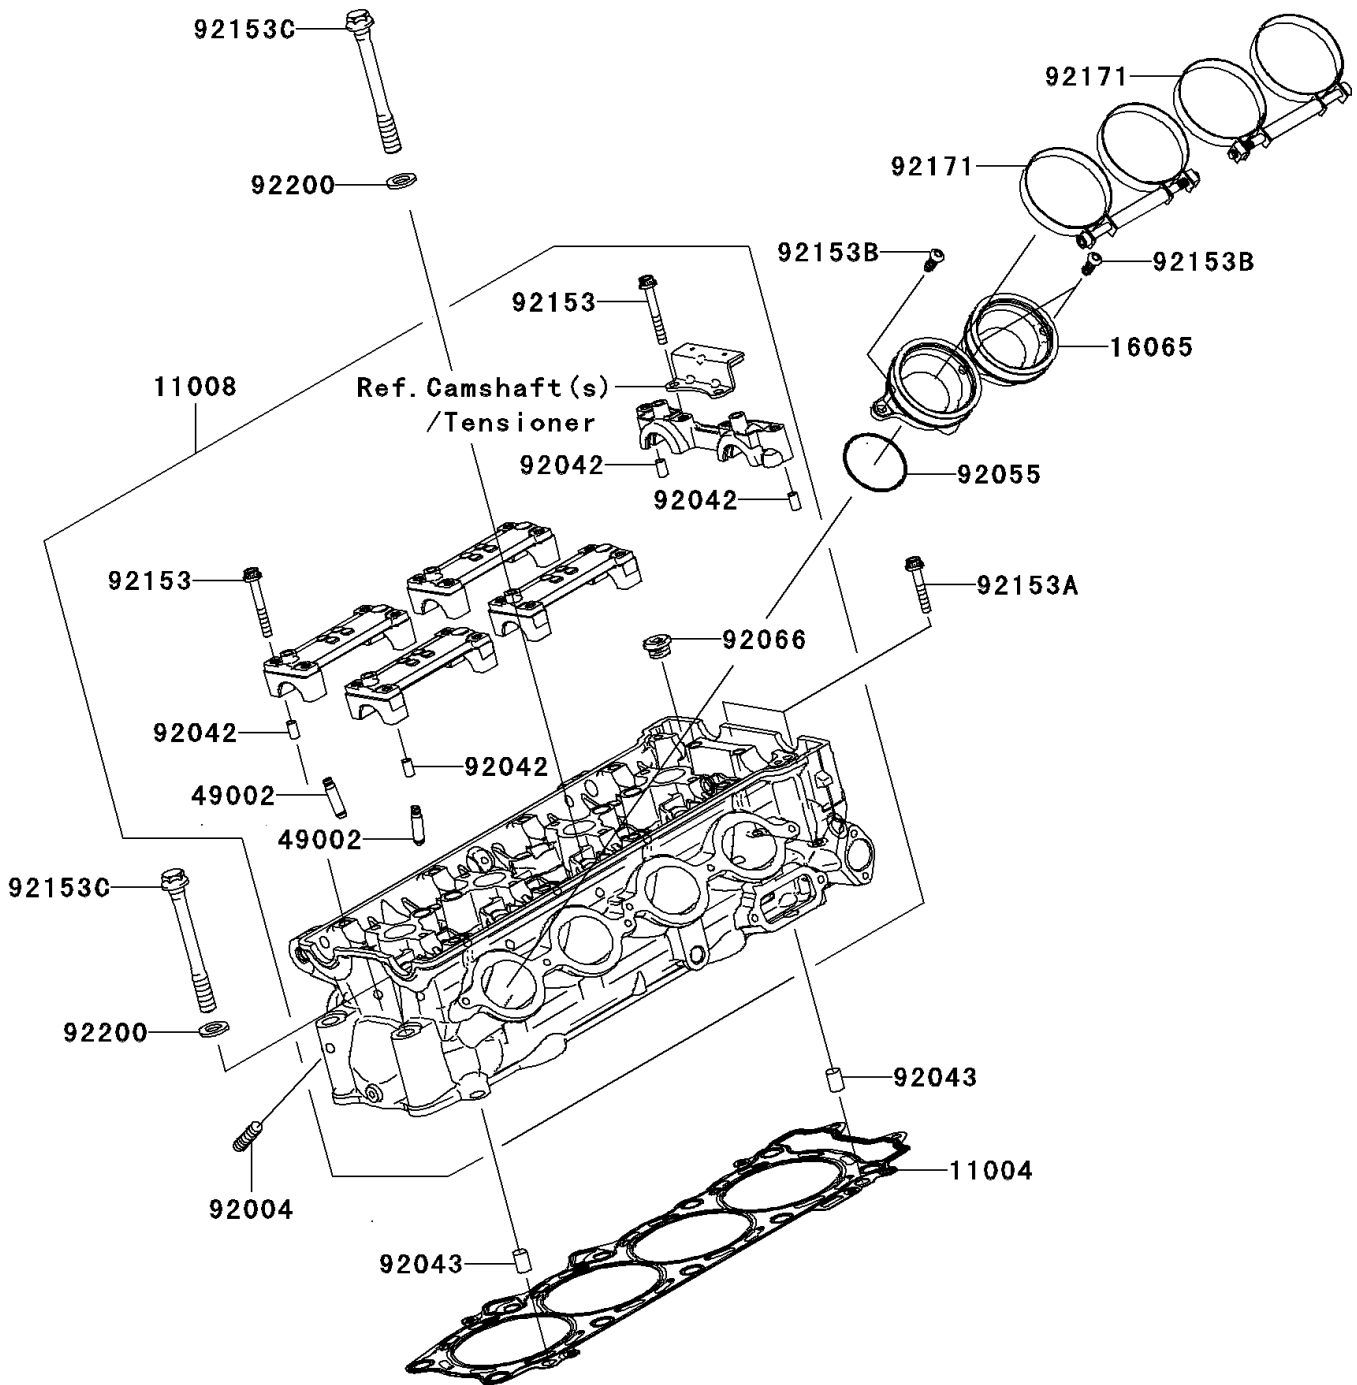

2007 Ninja® ZX™-14 PARTS DIAGRAM

Cylinder Head

E1111

2007 Ninja® ZX™-14 PARTS LIST

Cylinder Head

ITEM NAME	PART NUMBER	QUANTITY
GASKET-HEAD (Ref # 11004)	11004-0059	1
HEAD-COMP-CYLINDER (Ref # 11008)	11008-0111	1
HOLDER-CARBURETOR (Ref # 16065)	16065-0026	2
GUIDE-VALVE (Ref # 49002)	49002-0014	AR
STUD,8X22 (Ref # 92004)	92004-0025	8
PIN,DOWEL,6.3X8X14 (Ref # 92042)	92042-007	10
PIN,8.2X10X14 (Ref # 92043)	92043-1264	2
RING-O,47X1.9 (Ref # 92055)	92055-1600	4
PLUG,18X10 (Ref # 92066)	92066-0016	4
BOLT,SOCKET,6X45 (Ref # 92153)	92153-0656	20
BOLT,SOCKET,6X35 (Ref # 92153A)	92153-1556	2
BOLT,TORX,6X18 (Ref # 92153B)	92153-1629	6
BOLT,FLANGED-SMALL,11X98 (Ref # 92153C)	92153-1674	10
CLAMP (Ref # 92171)	92171-0759	2
WASHER,11.5X21X2.3 (Ref # 92200)	92200-0341	10