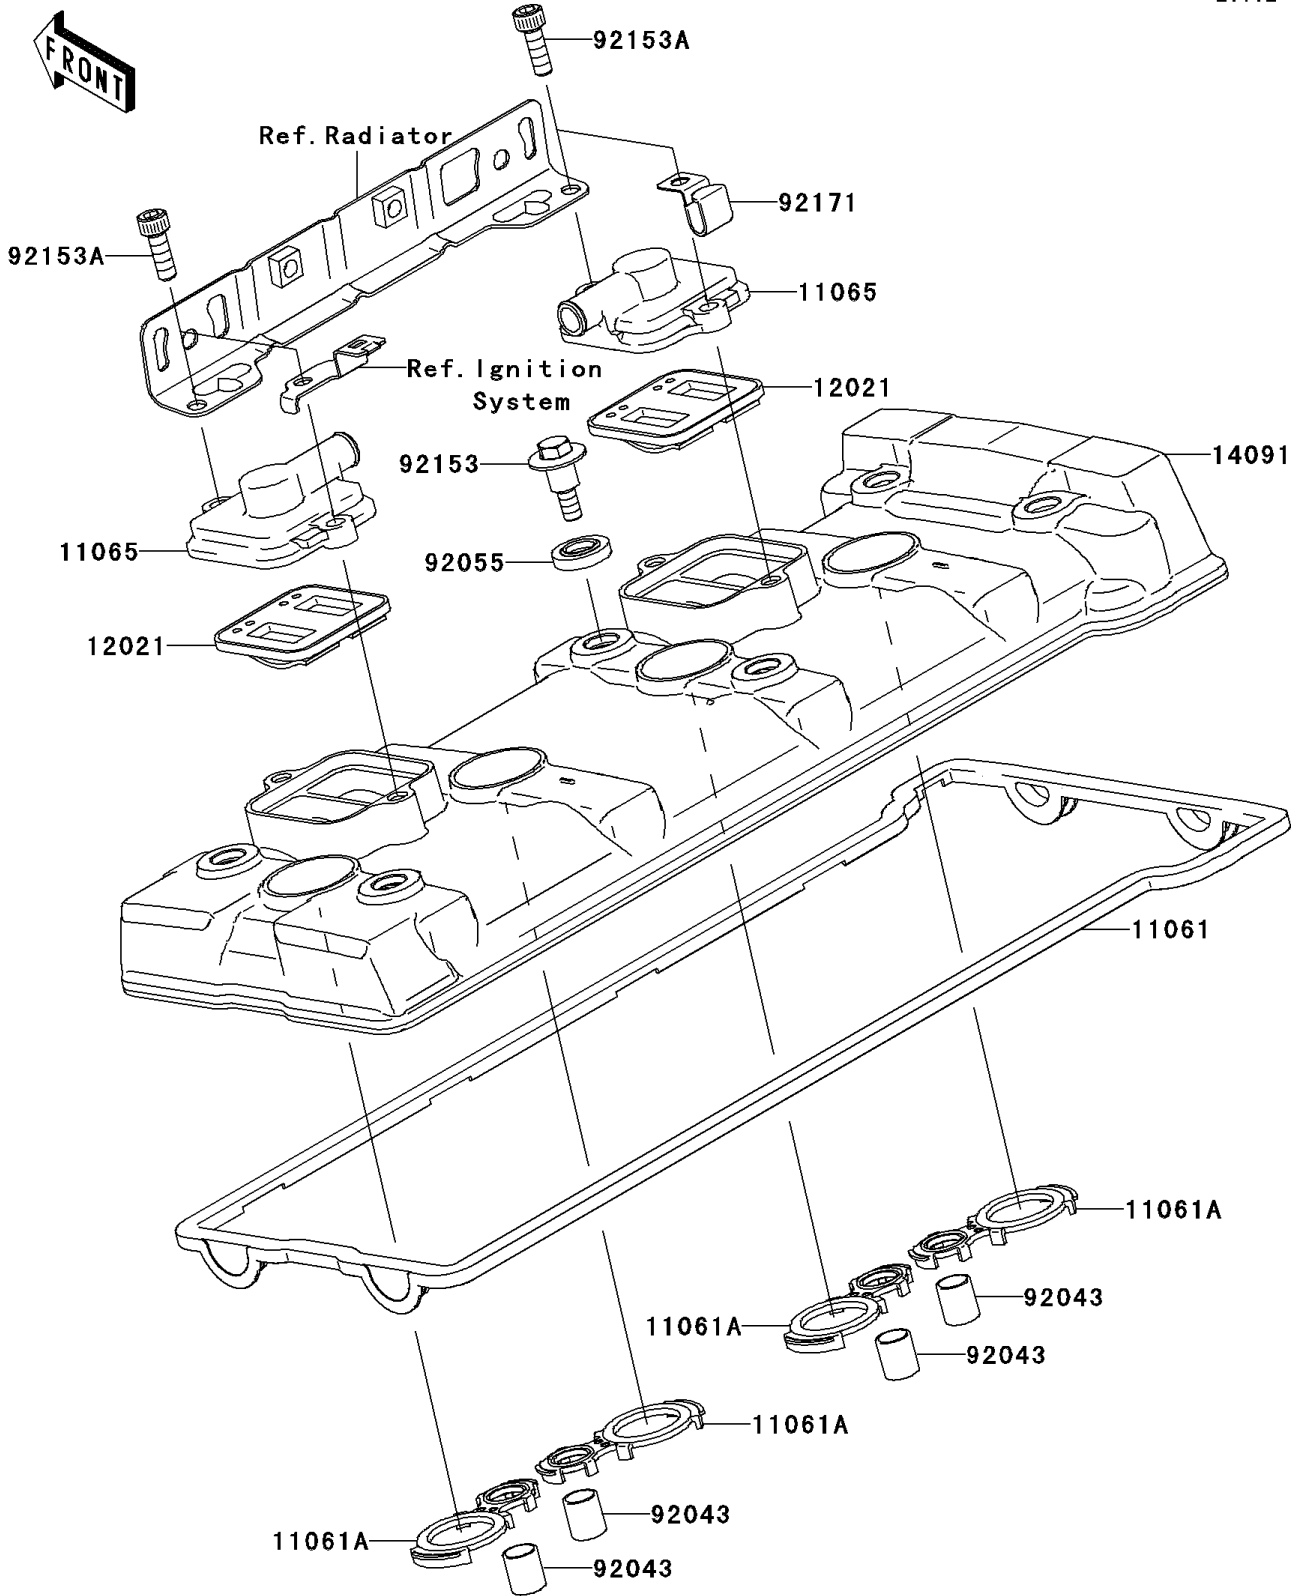

2007 Ninja® ZX™-14 PARTS DIAGRAM

Cylinder Head Cover

E1112

2007 Ninja® ZX™-14 PARTS LIST

Cylinder Head Cover

ITEM NAME	PART NUMBER	QUANTITY
GASKET,HEAD COVER (Ref # 11061)	11061-0195	1
GASKET,HEAD HOLE (Ref # 11061A)	11061-0196	4
CAP (Ref # 11065)	11065-1247	2
VALVE-ASSY-REED (Ref # 12021)	12021-1130	2
COVER,HEAD,F.S.BLACK (Ref # 14091)	14091-0494-11E	1
PIN,10.1X12X14 (Ref # 92043)	92043-4009	4
RING-O,HEAD COVER BOLT (Ref # 92055)	92055-1616	6
BOLT,FLANGED,6X22.5 (Ref # 92153)	92153-1016	6
BOLT,SOCKET,6X18 (Ref # 92153A)	92153-1559	4
CLAMP (Ref # 92171)	92171-0766	1