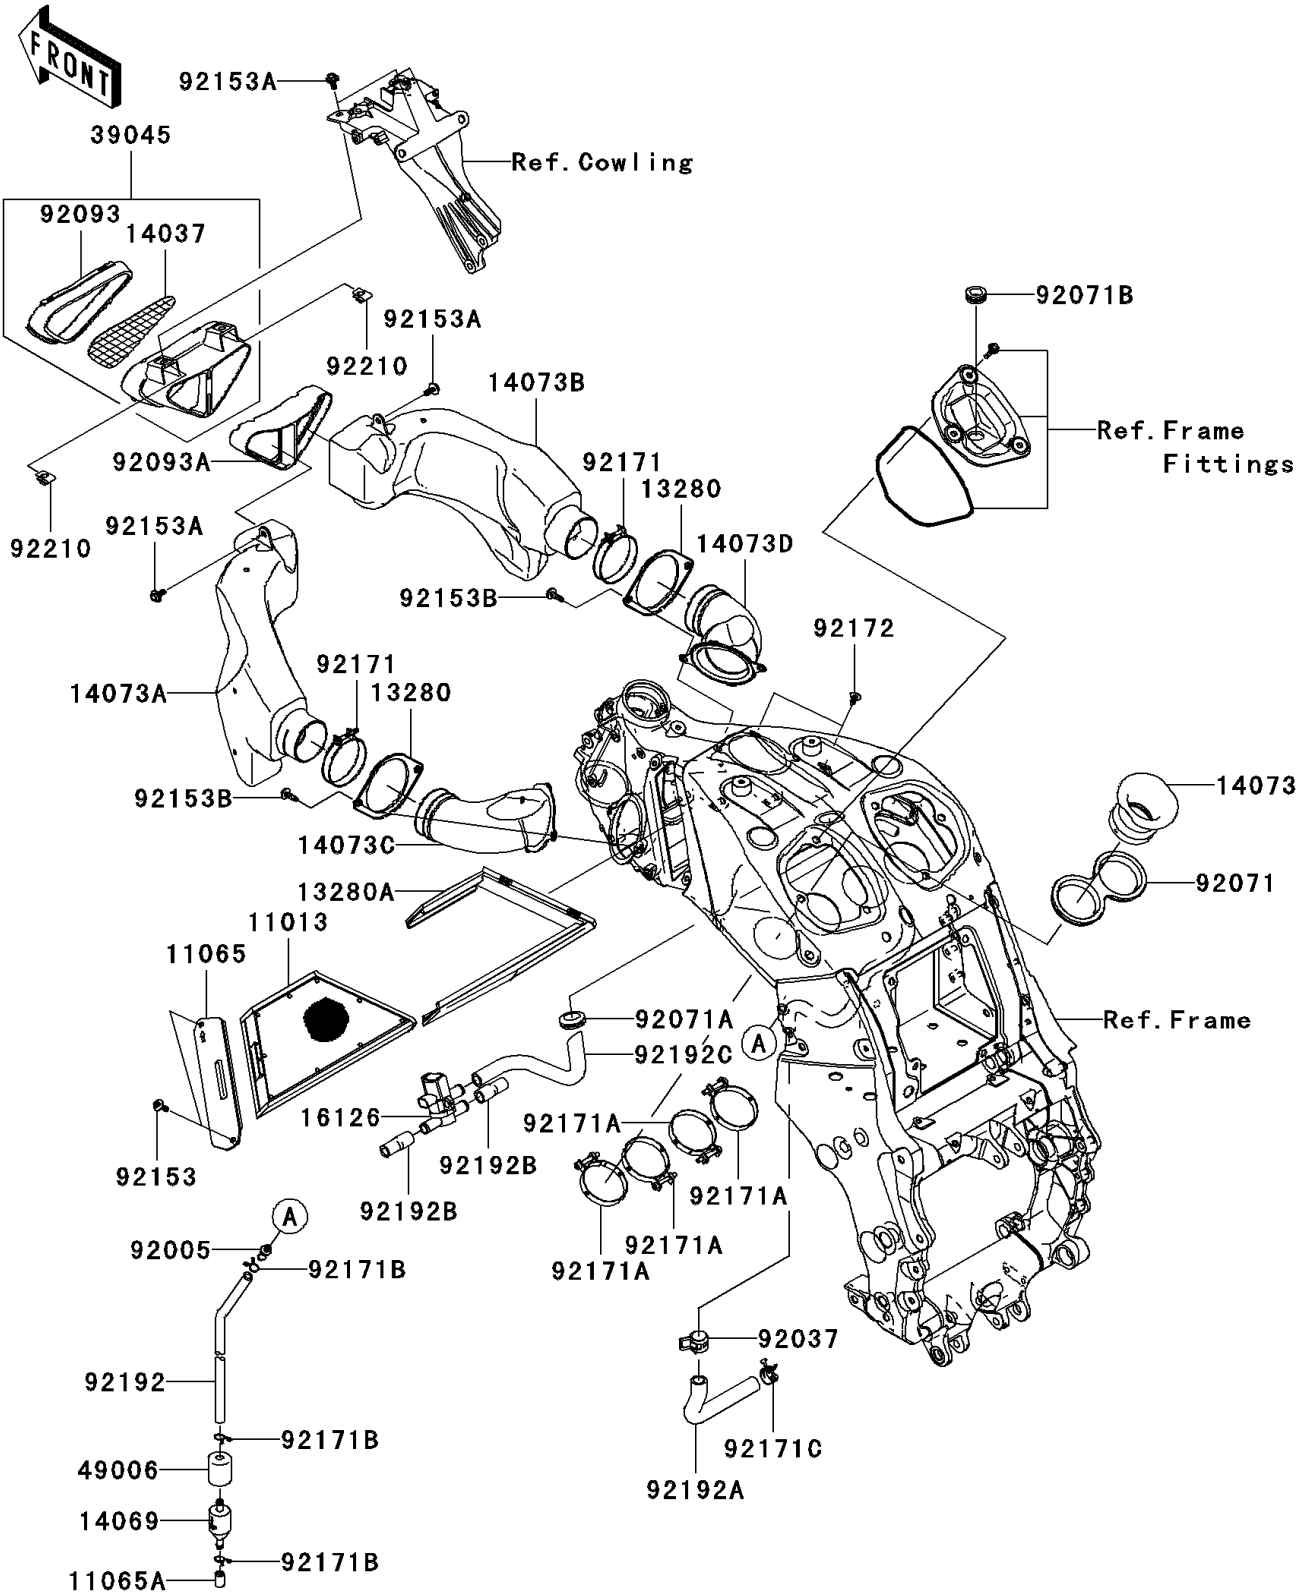

2006 Ninja® ZX™-14 PARTS DIAGRAM

Air Cleaner

E1130

2006 Ninja® ZX™-14 PARTS LIST

Air Cleaner

ITEM NAME	PART NUMBER	QUANTITY
ELEMENT-AIR FILTER (Ref # 11013)	11013-0014	1
CAP,ELEMENT (Ref # 11065)	11065-0141	1
CAP,BREATHER (Ref # 11065A)	11065-1088	1
HOLDER (Ref # 13280)	13280-0154	2
HOLDER,ELEMENT (Ref # 13280A)	13280-0165	1
SCREEN (Ref # 14037)	14037-0044	1
BREATHER (Ref # 14069)	14069-1051	1
DUCT,FUNNEL (Ref # 14073)	14073-0097	4
DUCT,RAM AIR,LH (Ref # 14073A)	14073-0099	1
DUCT,RAM AIR,RH (Ref # 14073B)	14073-0100	1
DUCT,RAM-FRAME,LH (Ref # 14073C)	14073-0101	1
DUCT,RAM-FRAME,RH (Ref # 14073D)	14073-0102	1
VALVE,AIR SWITING (Ref # 16126)	16126-1437	1
DUCT-ASSY,RAM AIR,FR (Ref # 39045)	39045-0016	1
BOOT,BREATHER (Ref # 49006)	49006-1267	1
FITTING (Ref # 92005)	92005-0055	1
CLAMP,HOSE CLIP (Ref # 92037)	92037-1460	1
GROMMET (Ref # 92071)	92071-0023	2
GROMMET,AIR FILTER (Ref # 92071A)	92071-1042	1
GROMMET (Ref # 92071B)	92071-2140	1
SEAL (Ref # 92093)	92093-0052	1
SEAL,RAM,DUCT (Ref # 92093A)	92093-0053	1
BOLT,SOCKET,6X16 (Ref # 92153)	92153-1526	2
BOLT,UPSET-WP,6X16 (Ref # 92153A)	92153-1587	4
BOLT,SOCKET,6X20 (Ref # 92153B)	92153-1762	4
CLAMP,65MM (Ref # 92171)	92171-0543	2
CLAMP (Ref # 92171A)	92171-0677	4
CLAMP (Ref # 92171B)	92171-0721	3
CLAMP (Ref # 92171C)	92171-0771	1

2006 Ninja® ZX™ -14 PARTS LIST

Air Cleaner

ITEM NAME	PART NUMBER	QUANTITY
SCREW,6X16 (Ref # 92172)	92172-0284	2
TUBE,7X12X390 (Ref # 92192)	92192-0258	1
TUBE,BREATHER (Ref # 92192A)	92192-0365	1
TUBE,REED VALVE-ASV (Ref # 92192B)	92192-0376	2
TUBE,ASV-FRAME (Ref # 92192C)	92192-0383	1
NUT (Ref # 92210)	92210-0318	2