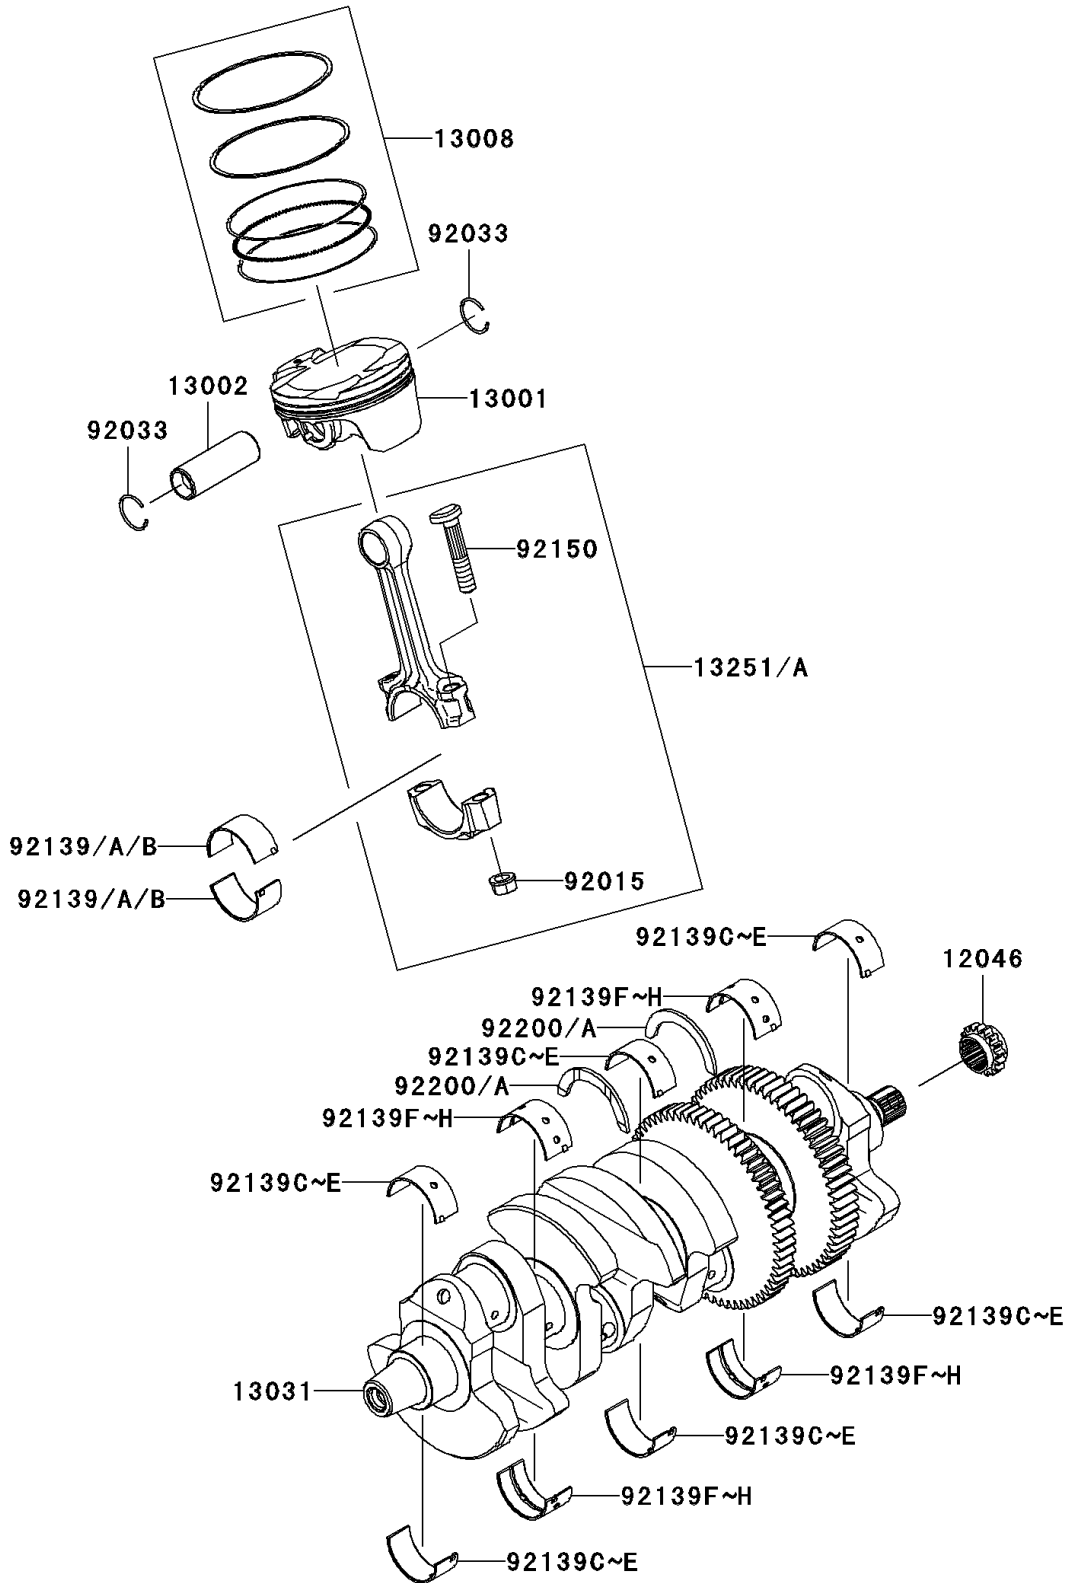

2006 Ninja® ZX™-14 PARTS DIAGRAM

Crankshaft/Piston(s)

E1320

2006 Ninja® ZX™ -14 PARTS LIST

Crankshaft/Piston(s)

ITEM NAME	PART NUMBER	QUANTITY
SPROCKET,17T (Ref # 12046)	12046-0052	1
PISTON-ENGINE (Ref # 13001)	13001-0084	4
PIN-PISTON (Ref # 13002)	13002-0010	4
RING-SET-PISTON (Ref # 13008)	13008-0027	AR
CRANKSHAFT-COMP (Ref # 13031)	13031-0056	1
ROD-ASSY-CONNECTING,J (Ref # 13251)	13251-0022-JJ	AR
ROD-ASSY-CONNECTING,K (Ref # 13251A)	13251-0022-KK	AR
NUT,CONNECTING ROD (Ref # 92015)	92015-1559	8
RING-SNAP (Ref # 92033)	92033-1207	8
BUSHING,CON-ROD,BLUE (Ref # 92139)	92139-0129	8
BUSHING,CON-ROD,BLACK (Ref # 92139A)	92139-0130	AR
BUSHING,CON-ROD,BROWN (Ref # 92139B)	92139-0131	AR
BUSHING,CRANK #1,BLUE (Ref # 92139C)	92139-0132	6
BUSHING,CRANK #1,BLACK (Ref # 92139D)	92139-0133	AR
BUSHING,CRANK #1,BROWN (Ref # 92139E)	92139-0134	AR
BUSHING,CRANK #2,BLUE (Ref # 92139F)	92139-0135	4
BUSHING,CRANK #2,BLACK (Ref # 92139G)	92139-0136	AR
BUSHING,CRANK #2,BROWN (Ref # 92139H)	92139-0137	AR
BOLT,CONNECTING ROD,9MM (Ref # 92150)	92150-1362	8
WASHER,T=2.5 (Ref # 92200)	92200-0331	2
WASHER,T=4.0 (Ref # 92200A)	92200-0332	AR