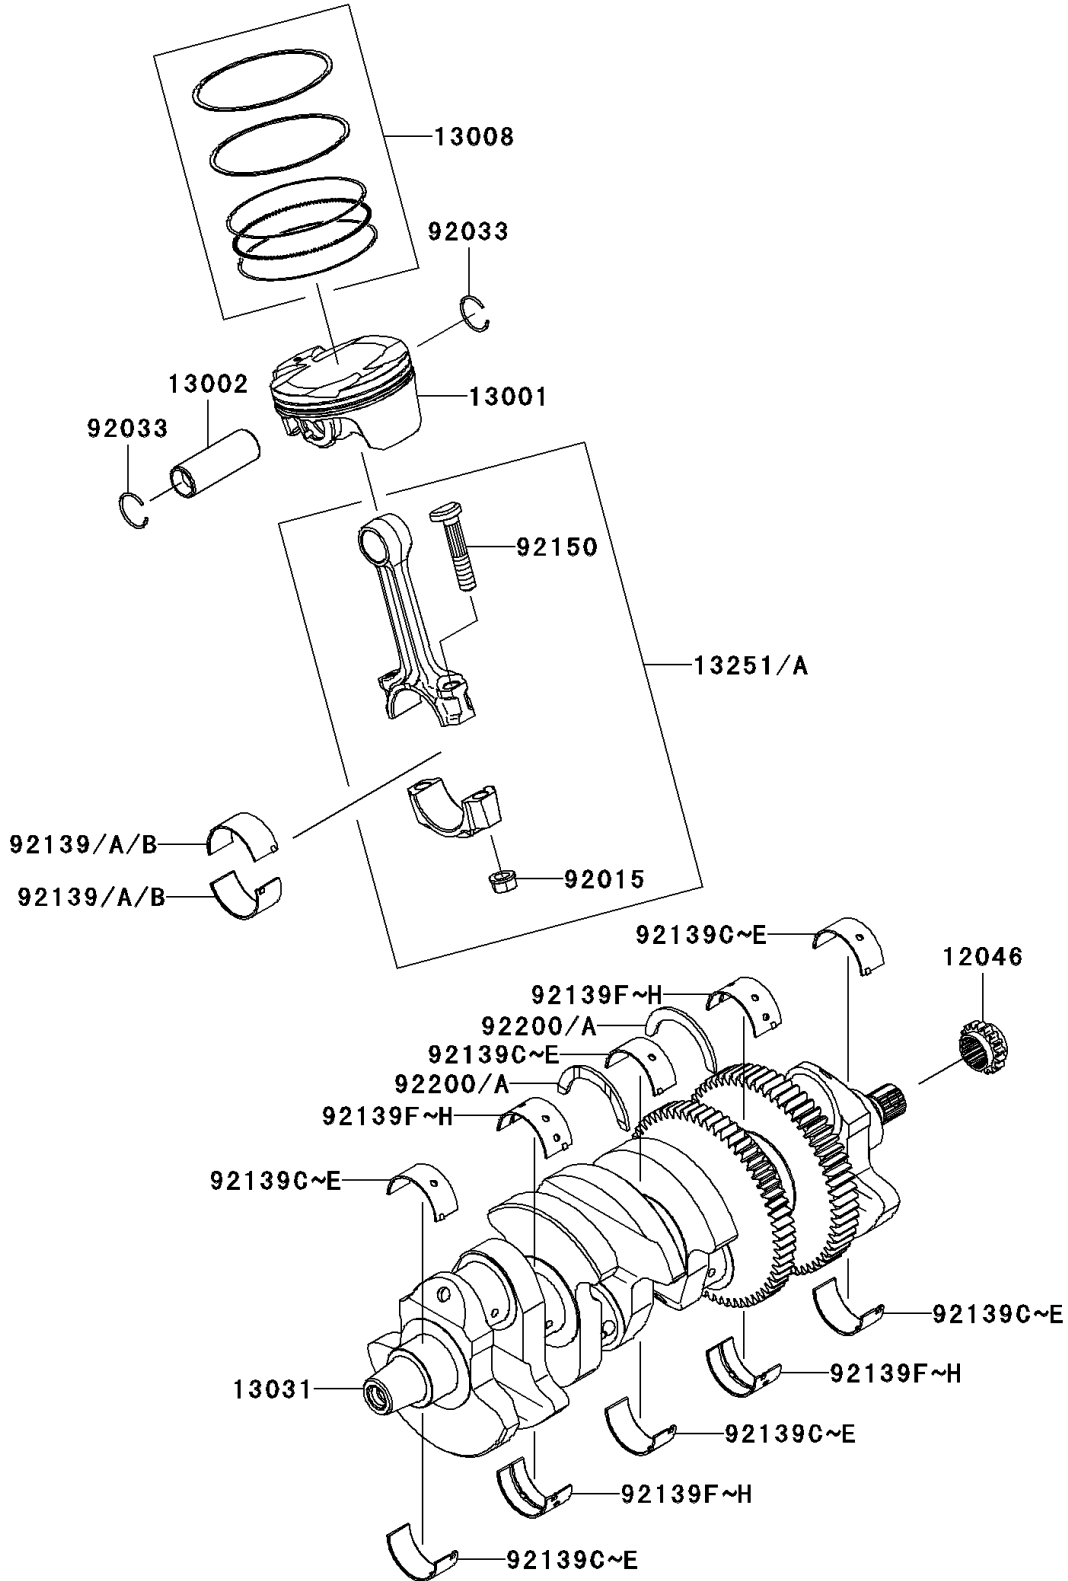

# 2007 Ninja® ZX™-14 PARTS DIAGRAM

Crankshaft/Piston(s)

E1320

## 2007 Ninja® ZX™-14 PARTS LIST

### Crankshaft/Piston(s)

ITEM NAME	PART NUMBER	QUANTITY
SPROCKET,17T (Ref # 12046)	12046-0052	1
PISTON-ENGINE (Ref # 13001)	13001-0084	4
PIN-PISTON (Ref # 13002)	13002-0010	4
RING-SET-PISTON (Ref # 13008)	13008-0027	AR
CRANKSHAFT-COMP (Ref # 13031)	13031-0056	1
ROD-ASSY-CONNECTING,J (Ref # 13251)	13251-0022-JJ	AR
ROD-ASSY-CONNECTING,K (Ref # 13251A)	13251-0022-KK	AR
NUT,CONNECTING ROD (Ref # 92015)	92015-1559	8
RING-SNAP (Ref # 92033)	92033-1207	8
BUSHING,CON-ROD,BLUE (Ref # 92139)	92139-0129	8
BUSHING,CON-ROD,BLACK (Ref # 92139A)	92139-0130	AR
BUSHING,CON-ROD,BROWN (Ref # 92139B)	92139-0131	AR
BUSHING,CRANK #1&#3&#5,BLUE (Ref # 92139C)	92139-0132	6
BUSHING,CRANK #1&#3&#5,BLACK (Ref # 92139D)	92139-0133	AR
BUSHING,CRANK #1&#3&#5,BROWN (Ref # 92139E)	92139-0134	AR
BUSHING,CRANK #2&#4,BLUE (Ref # 92139F)	92139-0135	4
BUSHING,CRANK #2&#4,BLACK (Ref # 92139G)	92139-0136	AR
BUSHING,CRANK #2&#4,BROWN (Ref # 92139H)	92139-0137	AR
BOLT,CONNECTING ROD,9MM (Ref # 92150)	92150-1362	8
WASHER,T=2.5 (Ref # 92200)	92200-0331	2
WASHER,T=4.0 (Ref # 92200A)	92200-0332	AR