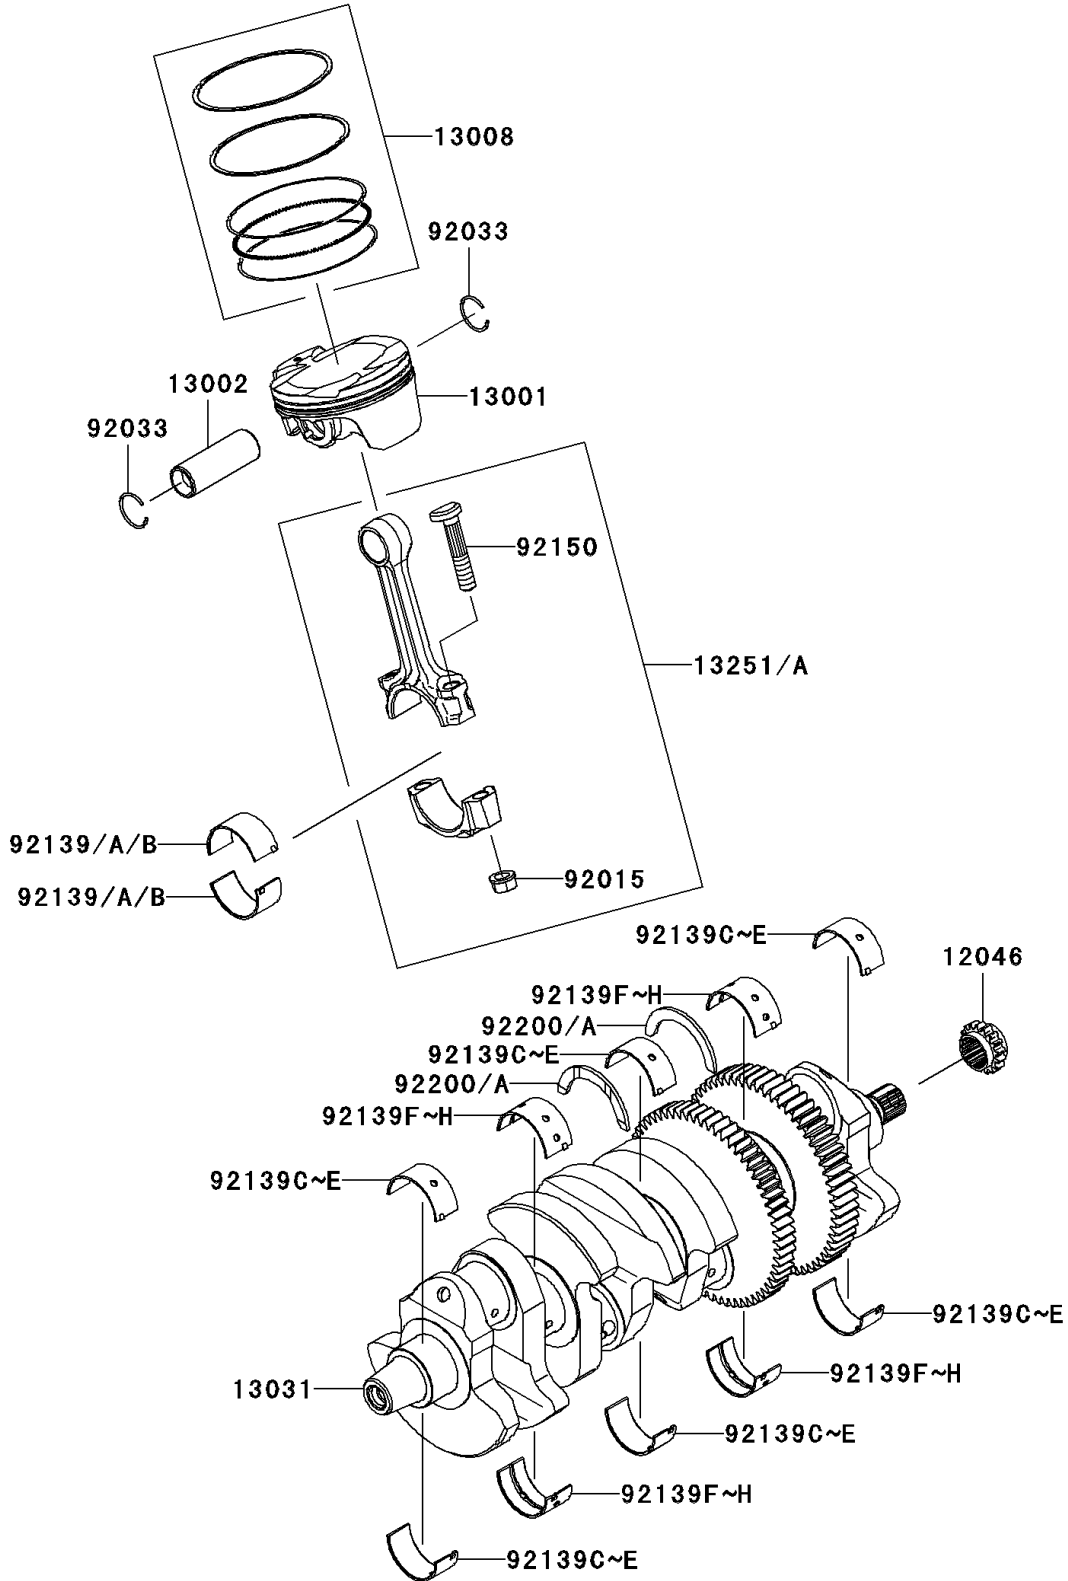

2007 Ninja® ZX™-14 PARTS DIAGRAM

Crankshaft/Piston(s)

E1320

2007 Ninja® ZX™-14 PARTS LIST

Crankshaft/Piston(s)

ITEM NAME	PART NUMBER	QUANTITY
SPROCKET,17T (Ref # 12046)	12046-0052	1
PISTON-ENGINE (Ref # 13001)	13001-0084	4
PIN-PISTON (Ref # 13002)	13002-0010	4
RING-SET-PISTON (Ref # 13008)	13008-0027	AR
CRANKSHAFT-COMP (Ref # 13031)	13031-0056	1
ROD-ASSY-CONNECTING,J (Ref # 13251)	13251-0022-JJ	AR
ROD-ASSY-CONNECTING,K (Ref # 13251A)	13251-0022-KK	AR
NUT,CONNECTING ROD (Ref # 92015)	92015-1559	8
RING-SNAP (Ref # 92033)	92033-1207	8
BUSHING,CON-ROD,BLUE (Ref # 92139)	92139-0129	8
BUSHING,CON-ROD,BLACK (Ref # 92139A)	92139-0130	AR
BUSHING,CON-ROD,BROWN (Ref # 92139B)	92139-0131	AR
BUSHING,CRANK #1,BLUE (Ref # 92139C)	92139-0132	6
BUSHING,CRANK #1,BLACK (Ref # 92139D)	92139-0133	AR
BUSHING,CRANK #1,BROWN (Ref # 92139E)	92139-0134	AR
BUSHING,CRANK #2,BLUE (Ref # 92139F)	92139-0135	4
BUSHING,CRANK #2,BLACK (Ref # 92139G)	92139-0136	AR
BUSHING,CRANK #2,BROWN (Ref # 92139H)	92139-0137	AR
BOLT,CONNECTING ROD,9MM (Ref # 92150)	92150-1362	8
WASHER,T=2.5 (Ref # 92200)	92200-0331	2
WASHER,T=4.0 (Ref # 92200A)	92200-0332	AR