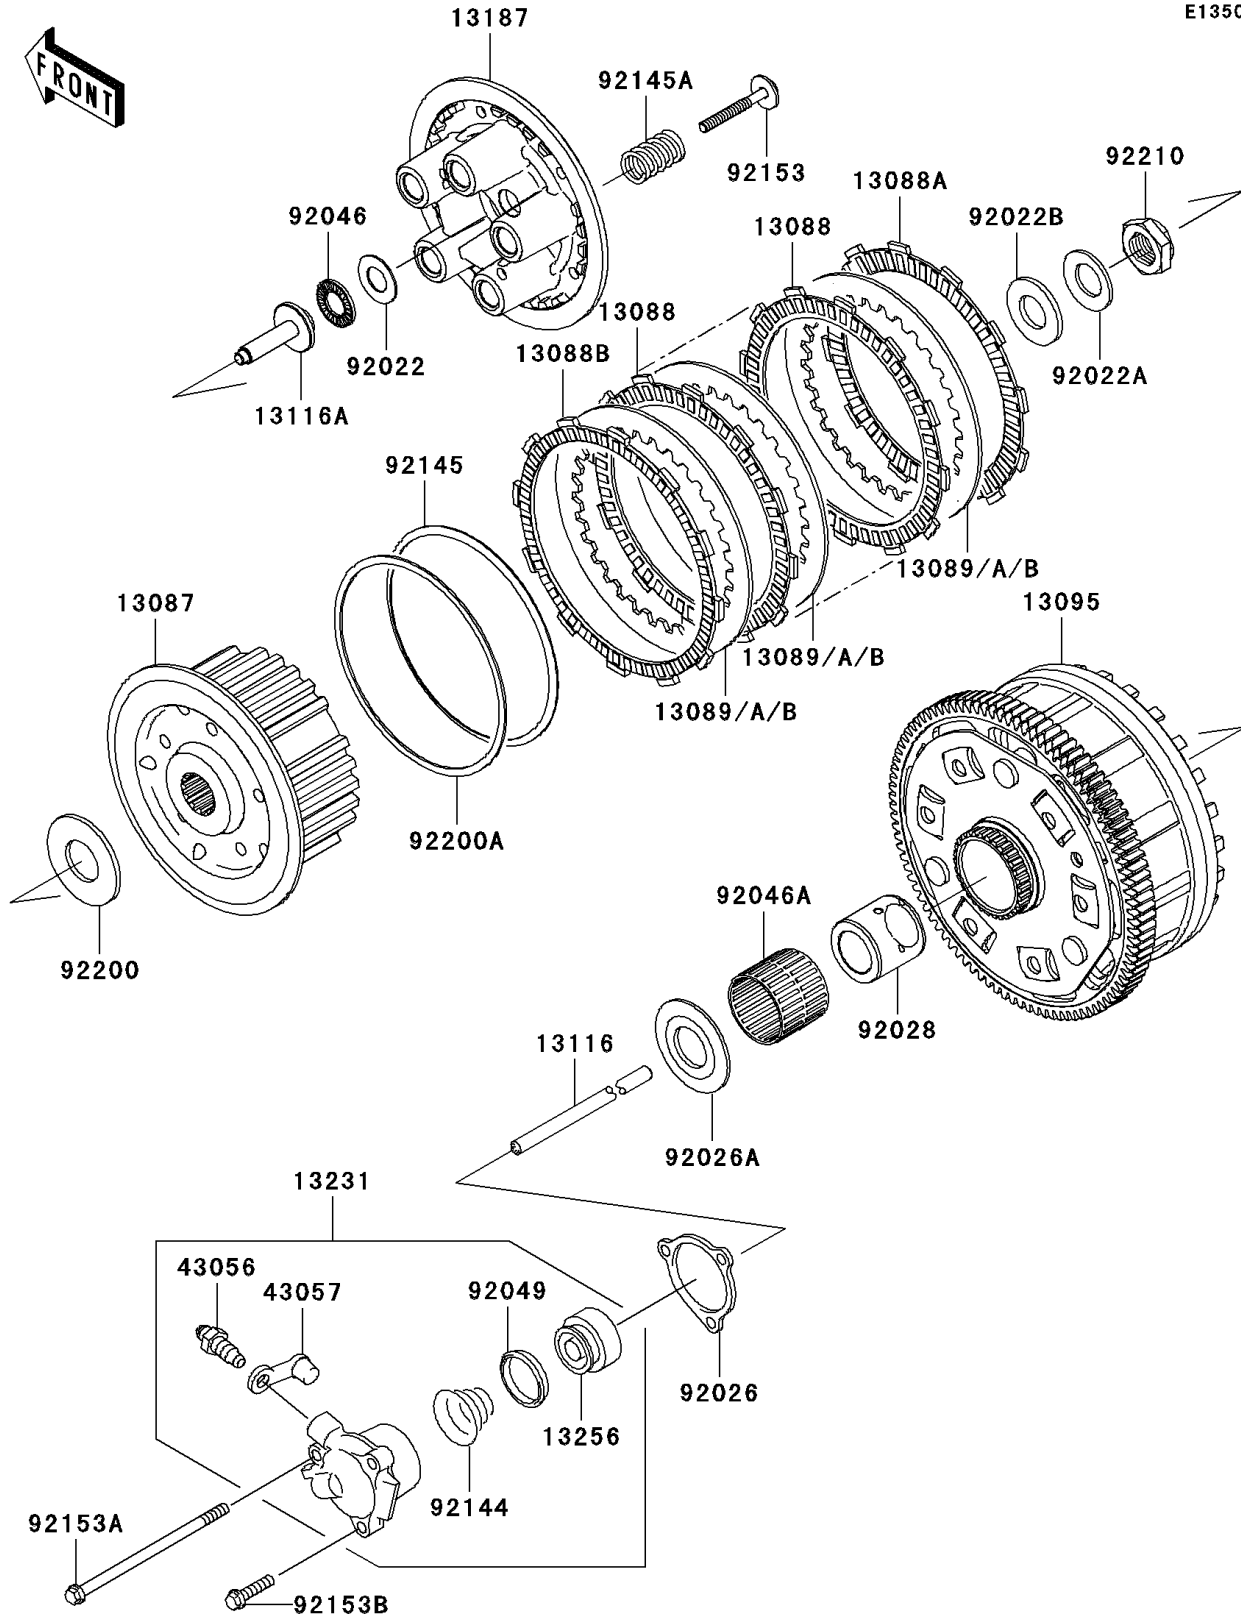

2006 Ninja® ZX™-14 PARTS DIAGRAM

Clutch

E1350

2006 Ninja® ZX™-14 PARTS LIST

Clutch

ITEM NAME	PART NUMBER	QUANTITY
HUB-CLUTCH (Ref # 13087)	13087-0028	1
PLATE-FRICTION (Ref # 13088)	13088-0030	8
PLATE-FRICTION (Ref # 13088A)	13088-0031	1
PLATE-FRICTION (Ref # 13088B)	13088-0032	1
PLATE-CLUTCH,T=2.6 (Ref # 13089)	13089-0018	9
PLATE-CLUTCH,T=2.3 (Ref # 13089A)	13089-0019	AR
PLATE-CLUTCH,T=2.9 (Ref # 13089B)	13089-0020	AR
HOUSING-COMP-CLUTCH (Ref # 13095)	13095-0068	1
ROD-PUSH (Ref # 13116)	13116-0016	1
ROD-PUSH,CLUTCH (Ref # 13116A)	13116-1102	1
PLATE-CLUTCH OPERATING (Ref # 13187)	13187-0010	1
RELEASE-ASSY-CLUTCH (Ref # 13231)	13231-0002	1
PISTON (Ref # 13256)	13256-0004	1
BREATHER (Ref # 43056)	43056-1055	1
CAP-BREATHER (Ref # 43057)	43057-1001	1
WASHER,15.1X29X1.0 (Ref # 92022)	92022-1463	1
WASHER,20.3X36X3.7 (Ref # 92022A)	92022-1868	1
WASHER,20.2X40X3.2 (Ref # 92022B)	92022-2207	1
SPACER,CLUTCH RELEASE (Ref # 92026)	92026-1263	1
SPACER (Ref # 92026A)	92026-1497	1
BUSHING (Ref # 92028)	92028-1934	1
BEARING-NEEDLE,AXK1102 (Ref # 92046)	92046-1052	1
BEARING-NEEDLE (Ref # 92046A)	92046-1267	1
SEAL-OIL (Ref # 92049)	92049-0086	1
SPRING,CLUTCH RELEASE (Ref # 92144)	92144-1084	1
SPRING,JUDDER (Ref # 92145)	92145-0369	1
SPRING,CLUTCH (Ref # 92145A)	92145-0426	5
BOLT,UPSET-WP,6X50 (Ref # 92153)	92153-1310	5
BOLT-FLANGED-SMALL,6X115 (Ref # 92153A)	92153-1564	1

2006 Ninja® ZX™-14 PARTS LIST

Clutch

ITEM NAME	PART NUMBER	QUANTITY
BOLT-FLANGED-SMALL,6X25 (Ref # 92153B)	92153-1565	2
WASHER,25.3X54X3.0 (Ref # 92200)	92200-0262	1
WASHER,124.3X133X1.4 (Ref # 92200A)	92200-0289	1
NUT,20X1.5 (Ref # 92210)	92210-0236	1