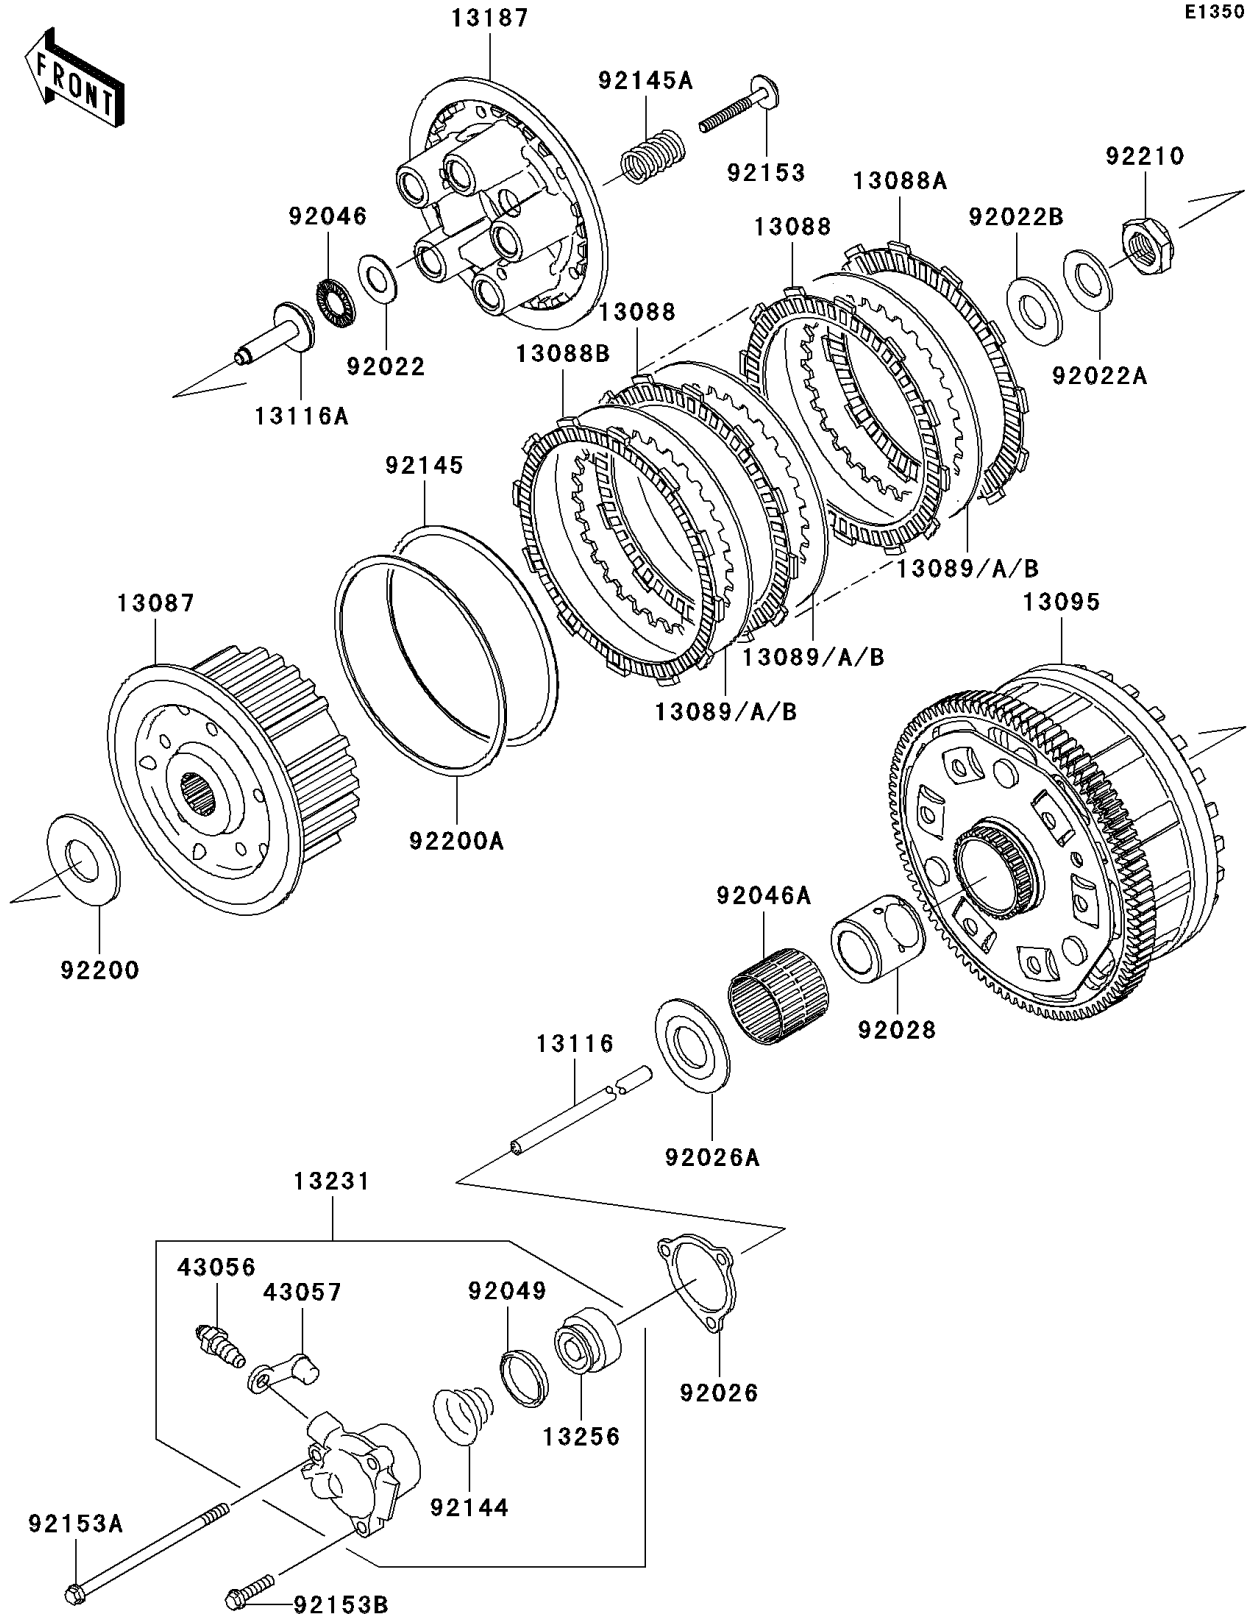

2007 Ninja® ZX™-14 PARTS DIAGRAM

Clutch

2007 Ninja® ZX™-14 PARTS LIST

Clutch

ITEM NAME	PART NUMBER	QUANTITY
HUB-CLUTCH (Ref # 13087)	13087-0028	1
PLATE-FRICTION (Ref # 13088)	13088-0030	8
PLATE-FRICTION (Ref # 13088A)	13088-0031	1
PLATE-FRICTION (Ref # 13088B)	13088-0032	1
PLATE-CLUTCH,T=2.6 (Ref # 13089)	13089-0018	9
PLATE-CLUTCH,T=2.3 (Ref # 13089A)	13089-0019	AR
PLATE-CLUTCH,T=2.9 (Ref # 13089B)	13089-0020	AR
HOUSING-COMP-CLUTCH (Ref # 13095)	13095-0068	1
ROD-PUSH (Ref # 13116)	13116-0016	1
ROD-PUSH,CLUTCH (Ref # 13116A)	13116-1102	1
PLATE-CLUTCH OPERATING (Ref # 13187)	13187-0010	1
RELEASE-ASSY-CLUTCH (Ref # 13231)	13231-0002	1
PISTON (Ref # 13256)	13256-0004	1
BREATHER (Ref # 43056)	43056-1055	1
CAP-BREATHER (Ref # 43057)	43057-1001	1
WASHER,15.1X29X1.0 (Ref # 92022)	92022-1463	1
WASHER,20.3X36X3.7 (Ref # 92022A)	92022-1868	1
WASHER,20.2X40X3.2 (Ref # 92022B)	92022-2207	1
SPACER,CLUTCH RELEASE (Ref # 92026)	92026-1263	1
SPACER (Ref # 92026A)	92026-1497	1
BUSHING (Ref # 92028)	92028-1934	1
BEARING-NEEDLE,AXK1102 (Ref # 92046)	92046-1052	1
BEARING-NEEDLE (Ref # 92046A)	92046-1267	1
SEAL-OIL (Ref # 92049)	92049-0086	1
SPRING,CLUTCH RELEASE (Ref # 92144)	92144-1084	1
SPRING,JUDDER (Ref # 92145)	92145-0369	1
SPRING,CLUTCH (Ref # 92145A)	92145-0426	5
BOLT,UPSET-WP,6X50 (Ref # 92153)	92153-1310	5
BOLT-FLANGED-SMALL,6X115 (Ref # 92153A)	92153-1564	1

2007 Ninja® ZX™-14 PARTS LIST

Clutch

ITEM NAME	PART NUMBER	QUANTITY
BOLT-FLANGED-SMALL,6X25 (Ref # 92153B)	92153-1565	2
WASHER,25.3X54X3.0 (Ref # 92200)	92200-0262	1
WASHER,124.3X133X1.4 (Ref # 92200A)	92200-0289	1
NUT,20X1.5 (Ref # 92210)	92210-0236	1