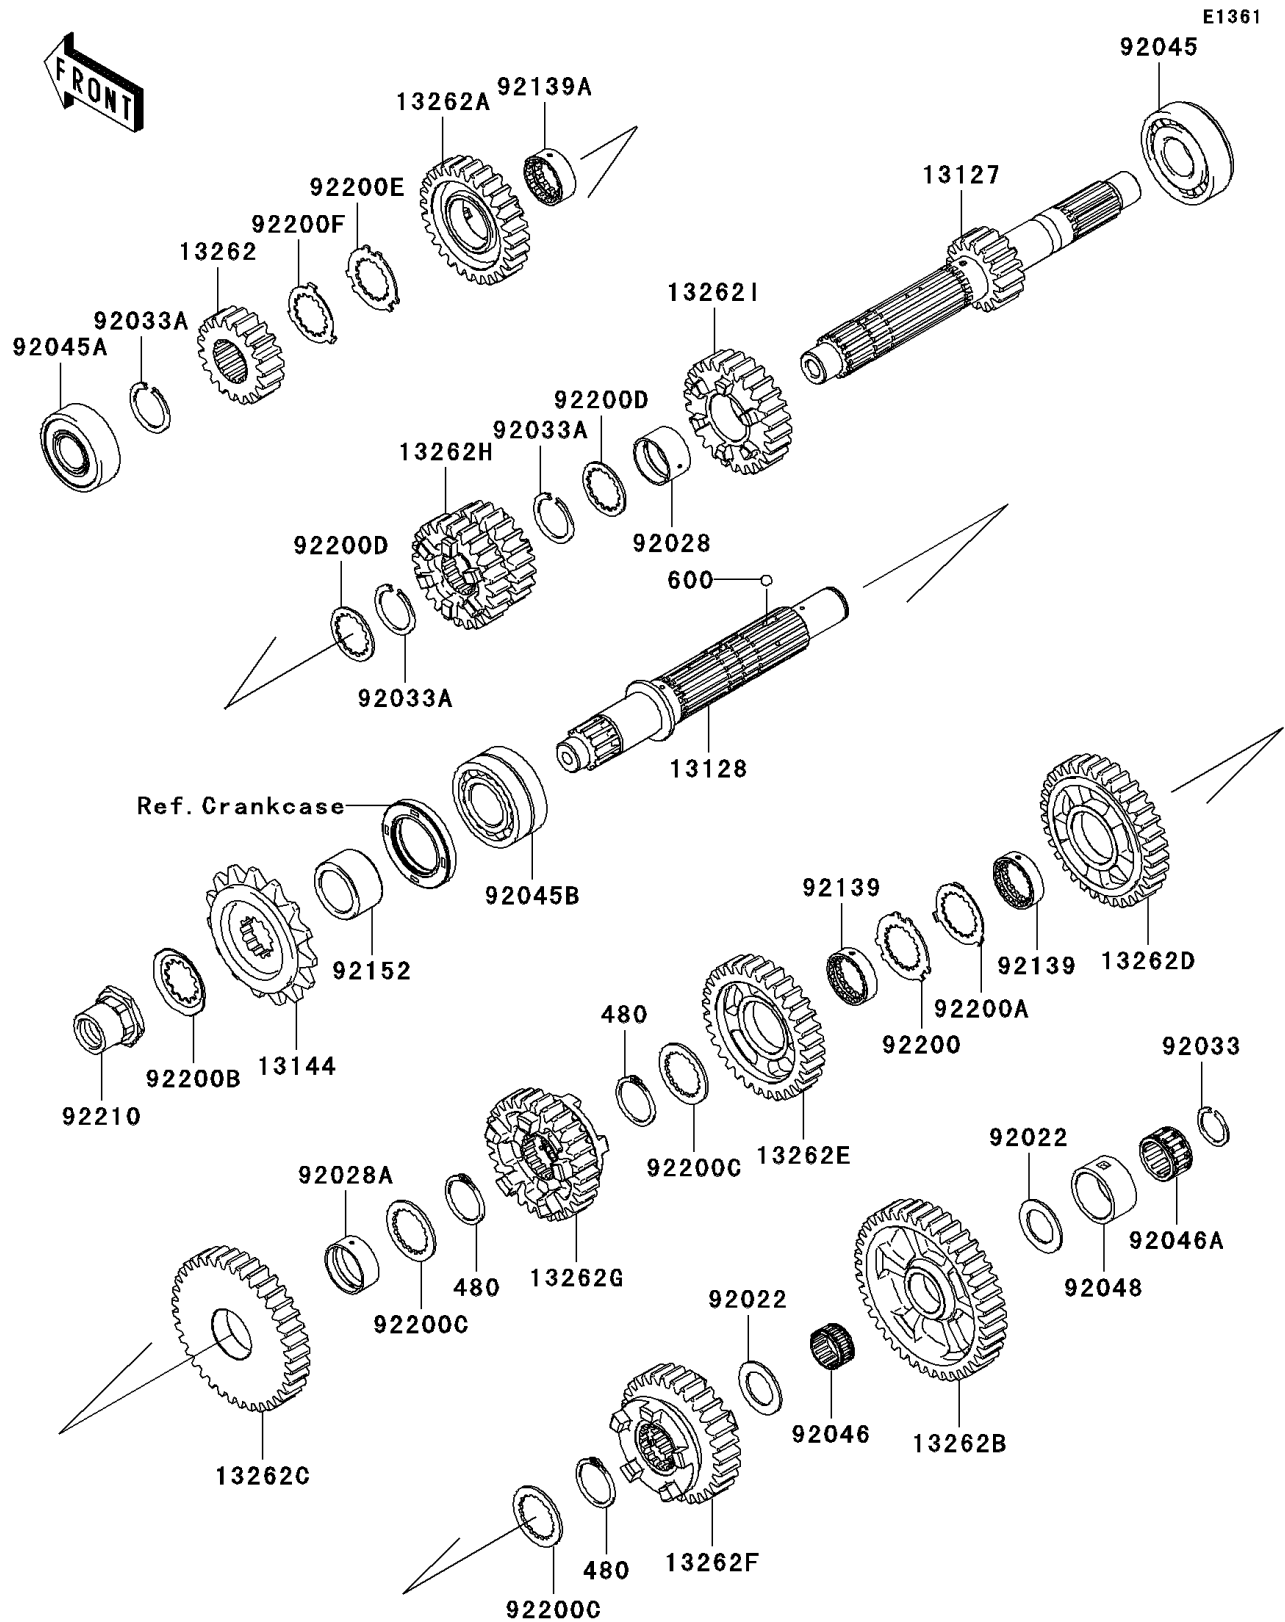

# 2006 Ninja® ZX™-14 PARTS DIAGRAM

Transmission

## 2006 Ninja® ZX™-14 PARTS LIST

### Transmission

ITEM NAME	PART NUMBER	QUANTITY
SHAFT-TRANSMISSION INPUT,16T (Ref # 13127)	13127-0036	1
SHAFT-TRANSMISSION OUTPUT (Ref # 13128)	13128-0035	1
SPROCKET-OUTPUT,17T (Ref # 13144)	13144-0040	1
GEAR,INPUT 2ND,19T (Ref # 13262)	13262-0303	1
GEAR,INPUT TOP,28T (Ref # 13262A)	13262-0306	1
GEAR,OUTPUT LOW,42T (Ref # 13262B)	13262-0307	1
GEAR,OUTPUT 2ND,37T (Ref # 13262C)	13262-0308	1
GEAR,OUTPUT 3RD,34T (Ref # 13262D)	13262-0309	1
GEAR,OUTPUT 4TH,32T (Ref # 13262E)	13262-0310	1
GEAR,OUTPUT 5TH,30T (Ref # 13262F)	13262-0311	1
GEAR,OUTPUT TOP,29T (Ref # 13262G)	13262-0312	1
GEAR,INPUT 3RD&4TH,22T&24T (Ref # 13262H)	13262-0417	1
GEAR,INPUT 5TH,26T (Ref # 13262I)	13262-0421	1
CIRCLIP (Ref # 480)	480J2900	3
"BALL-STEEL,5/32",,2017-03-16 13:30 (Ref # 600)	600A0500	3
WASHER,22.3X35X1.6 (Ref # 92022)	92022-212	2
BUSHING (Ref # 92028)	92028-1935	1
BUSHING (Ref # 92028A)	92028-1937	1
RING-SNAP,20X25.5X1.2 (Ref # 92033)	92033-025	1
RING-SNAP,T=1.5 (Ref # 92033A)	92033-1249	3
BEARING-BALL,830045-5SH2 (Ref # 92045)	92045-0047	1
BEARING-BALL,DG2152RDDSH2 (Ref # 92045A)	92045-0048	1
BEARING-BALL,DAC2857NSSH6CS9 (Ref # 92045B)	92045-0049	1
BEARING-NEEDLE,K22X26X13 (Ref # 92046)	92046-0018	1
BEARING-NEEDLE,K22X30X16.8X2 (Ref # 92046A)	92046-1268	1
RACE (Ref # 92048)	92048-0004	1
BUSHING,GEAR,3RD&4TH OUT (Ref # 92139)	92139-0127	2
BUSHING,GEAR,6TH IN (Ref # 92139A)	92139-0128	1
COLLAR (Ref # 92152)	92152-0326	1

### Transmission

ITEM NAME	PART NUMBER	QUANTITY
WASHER,27.5X43X1.5 (Ref # 92200)	92200-0255	1
WASHER,27.5X39.7X1.0 (Ref # 92200A)	92200-0256	1
WASHER,23.9X45X1.0 (Ref # 92200B)	92200-0260	1
WASHER,TOOTHED,28X40X2 (Ref # 92200C)	92200-1277	3
WASHER,25.5X35.5X1.5 (Ref # 92200D)	92200-1340	2
WASHER,25.8X40.5X1.5 (Ref # 92200E)	92200-1522	1
WASHER,25.2X37.0X1.0 (Ref # 92200F)	92200-1523	1
NUT,20X1.5 (Ref # 92210)	92210-0237	1