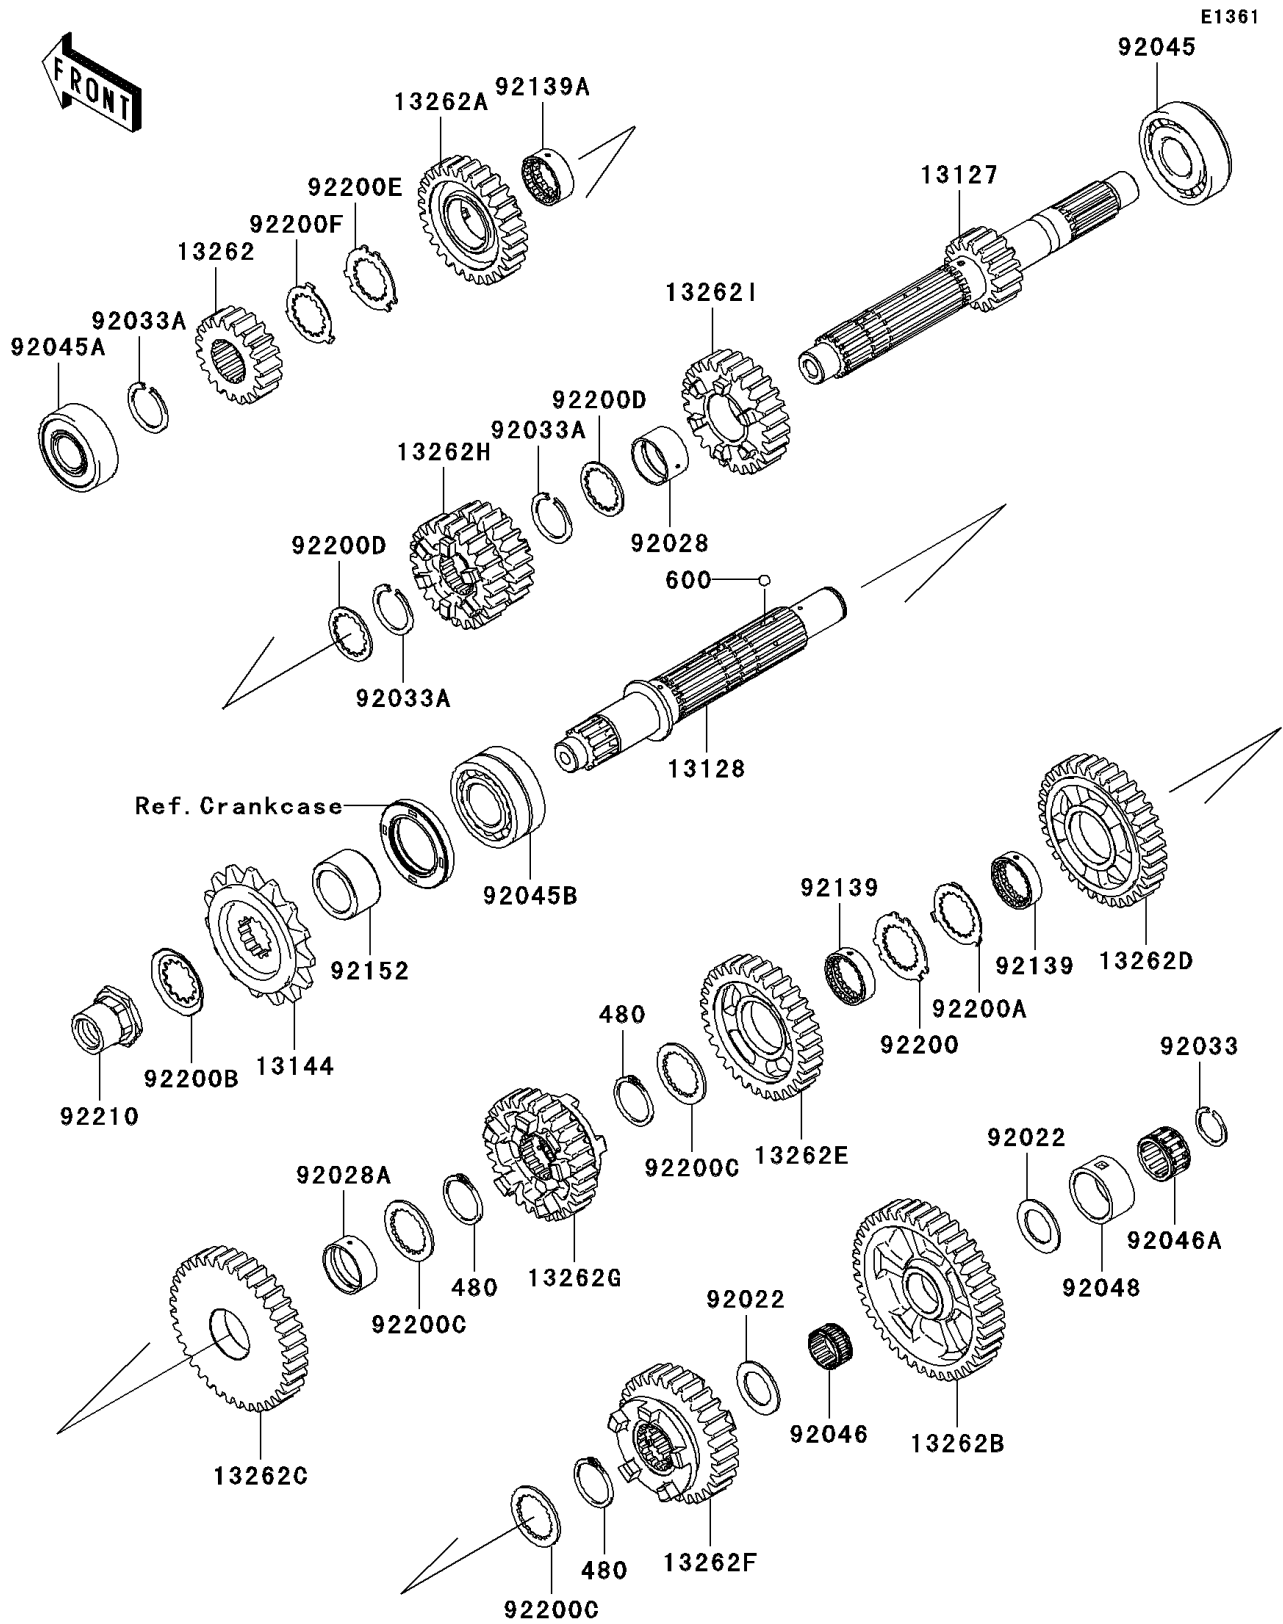

# 2007 Ninja® ZX™-14 PARTS DIAGRAM

Transmission

## 2007 Ninja® ZX™-14 PARTS LIST

### Transmission

ITEM NAME	PART NUMBER	QUANTITY
SHAFT-TRANSMISSION INPUT,16T (Ref # 13127)	13127-0036	1
SHAFT-TRANSMISSION OUTPUT (Ref # 13128)	13128-0035	1
SPROCKET-OUTPUT,17T (Ref # 13144)	13144-0040	1
GEAR,INPUT 2ND,19T (Ref # 13262)	13262-0303	1
GEAR,INPUT TOP,28T (Ref # 13262A)	13262-0306	1
GEAR,OUTPUT LOW,42T (Ref # 13262B)	13262-0307	1
GEAR,OUTPUT 2ND,37T (Ref # 13262C)	13262-0308	1
GEAR,OUTPUT 3RD,34T (Ref # 13262D)	13262-0309	1
GEAR,OUTPUT 4TH,32T (Ref # 13262E)	13262-0310	1
GEAR,OUTPUT 5TH,30T (Ref # 13262F)	13262-0311	1
GEAR,OUTPUT TOP,29T (Ref # 13262G)	13262-0312	1
GEAR,INPUT 3RD&4TH,22T&24T (Ref # 13262H)	13262-0417	1
GEAR,INPUT 5TH,26T (Ref # 13262I)	13262-0421	1
CIRCLIP (Ref # 480)	480J2900	3
"BALL-STEEL,5/32",,2017-03-16 13:30 (Ref # 600)	600A0500	3
WASHER,22.3X35X1.6 (Ref # 92022)	92022-212	2
BUSHING (Ref # 92028)	92028-1935	1
BUSHING (Ref # 92028A)	92028-1937	1
RING-SNAP,20X25.5X1.2 (Ref # 92033)	92033-025	1
RING-SNAP,T=1.5 (Ref # 92033A)	92033-1249	3
BEARING-BALL,830045-5SH2 (Ref # 92045)	92045-0047	1
BEARING-BALL,DG2152RDDSH2 (Ref # 92045A)	92045-0048	1
BEARING-BALL,DAC2857NSSH6CS9 (Ref # 92045B)	92045-0049	1
BEARING-NEEDLE,K22X26X13 (Ref # 92046)	92046-0018	1
BEARING-NEEDLE,K22X30X16.8X2 (Ref # 92046A)	92046-1268	1
RACE (Ref # 92048)	92048-0004	1
BUSHING,GEAR,3RD&4TH OUT (Ref # 92139)	92139-0127	2
BUSHING,GEAR,6TH IN (Ref # 92139A)	92139-0128	1
COLLAR (Ref # 92152)	92152-0326	1

### Transmission

ITEM NAME	PART NUMBER	QUANTITY
WASHER,27.5X43X1.5 (Ref # 92200)	92200-0255	1
WASHER,27.5X39.7X1.0 (Ref # 92200A)	92200-0256	1
WASHER,23.9X45X1.0 (Ref # 92200B)	92200-0260	1
WASHER,TOOTHED,28X40X2 (Ref # 92200C)	92200-1277	3
WASHER,25.5X35.5X1.5 (Ref # 92200D)	92200-1340	2
WASHER,25.8X40.5X1.5 (Ref # 92200E)	92200-1522	1
WASHER,25.2X37.0X1.0 (Ref # 92200F)	92200-1523	1
NUT,20X1.5 (Ref # 92210)	92210-0237	1