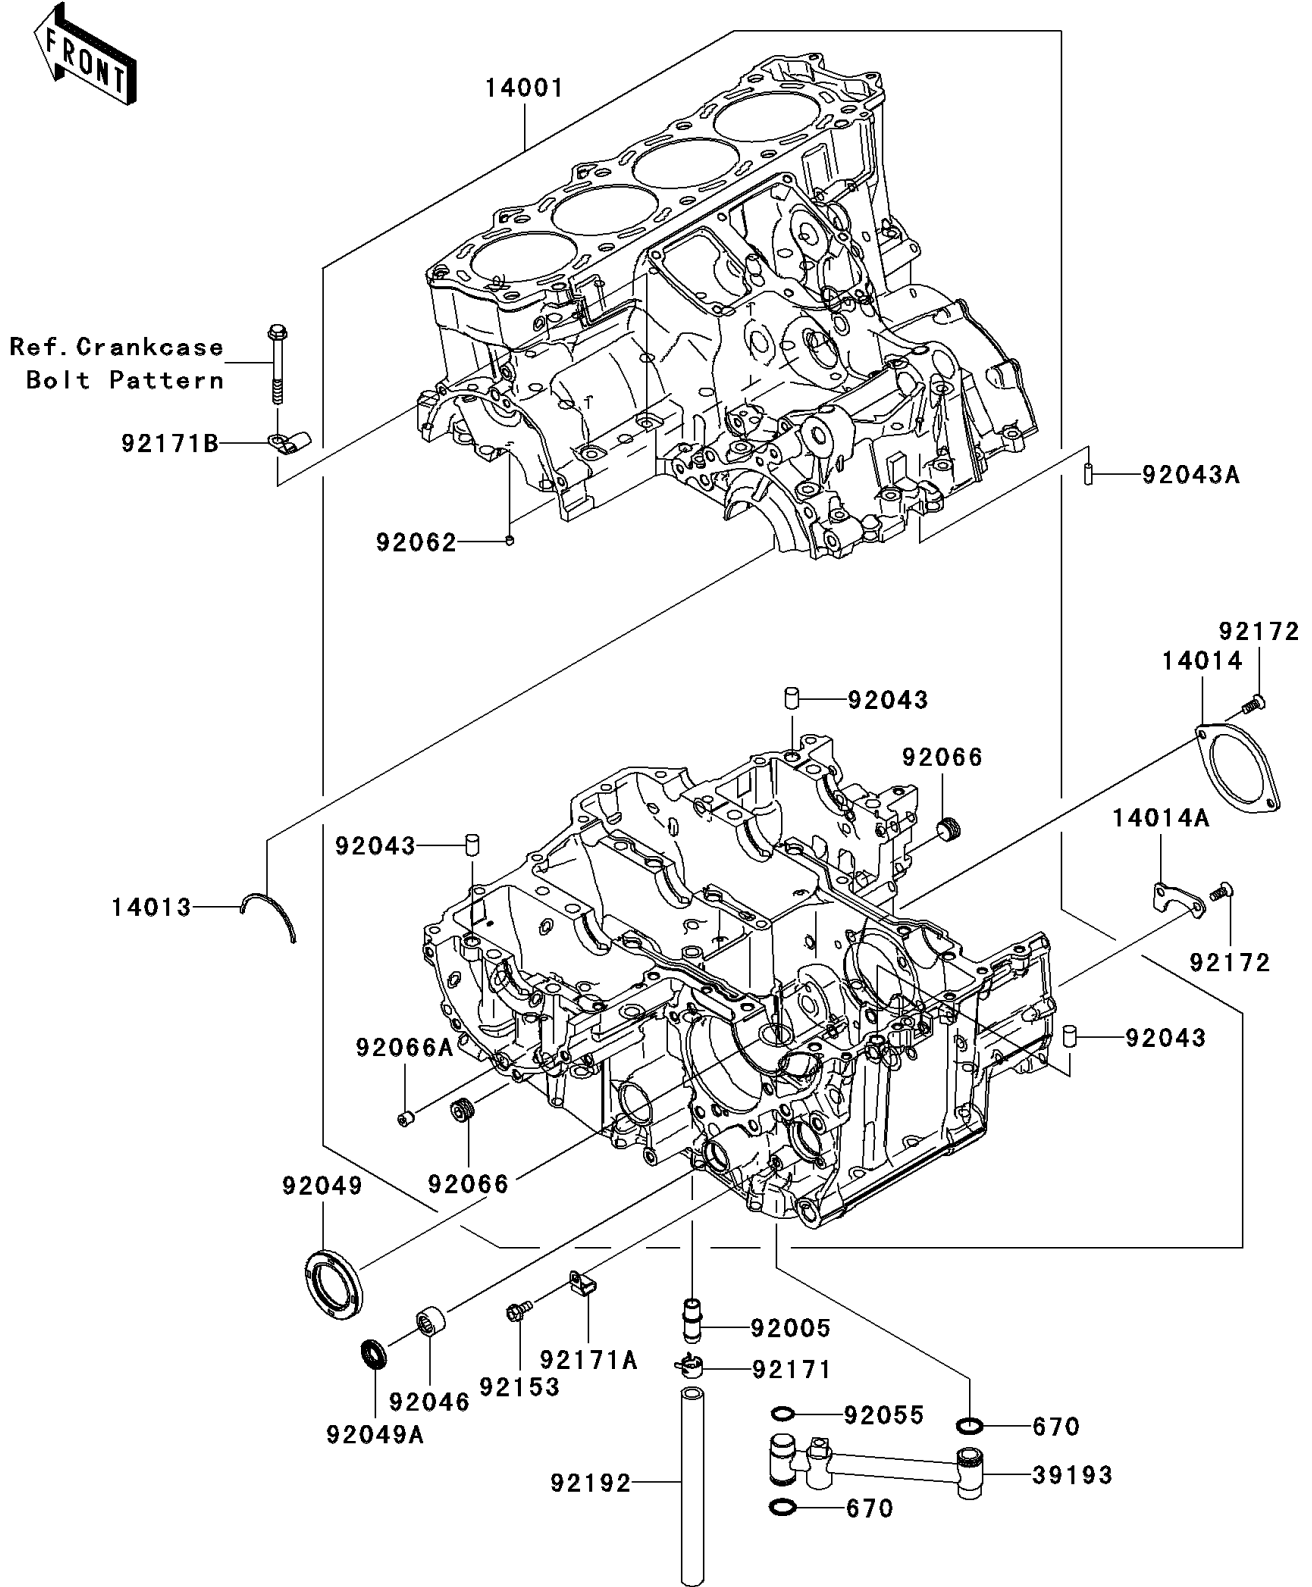

2007 Ninja® ZX™-14 PARTS DIAGRAM

Crankcase

E1411

2007 Ninja® ZX™-14 PARTS LIST

Crankcase

ITEM NAME	PART NUMBER	QUANTITY
SET-CRANKCASE (Ref # 14001)	14001-0089	1
RING-POSITION (Ref # 14013)	14013-1051	1
PLATE-POSITION (Ref # 14014)	14014-0022	1
PLATE-POSITION (Ref # 14014A)	14014-0023	1
PIPE-OIL (Ref # 39193)	39193-0034	1
O RING,16MM (Ref # 670)	670D2016	2
FITTING (Ref # 92005)	92005-0043	1
PIN (Ref # 92043)	92043-1506	3
PIN,6X16 (Ref # 92043A)	92043-1690	1
BEARING-NEEDLE,7E-HK1412 (Ref # 92046)	92046-037	1
SEAL-OIL,TC38 57 8 (Ref # 92049)	92049-0068	1
SEAL-OIL,TC14245 (Ref # 92049A)	92049-1520	1
RING-O,13.8X1.9 (Ref # 92055)	92055-0065	1
NOZZLE (Ref # 92062)	92062-0010	4
PLUG (Ref # 92066)	92066-0064	2
PLUG (Ref # 92066A)	92066-0066	1
BOLT-FLANGED,6X14 (Ref # 92153)	92153-1571	1
CLAMP (Ref # 92171)	92171-0533	1
CLAMP (Ref # 92171A)	92171-0534	1
CLAMP (Ref # 92171B)	92171-0689	1
SCREW,6X16 (Ref # 92172)	92172-0218	4
TUBE,11X17X180 (Ref # 92192)	92192-0254	1