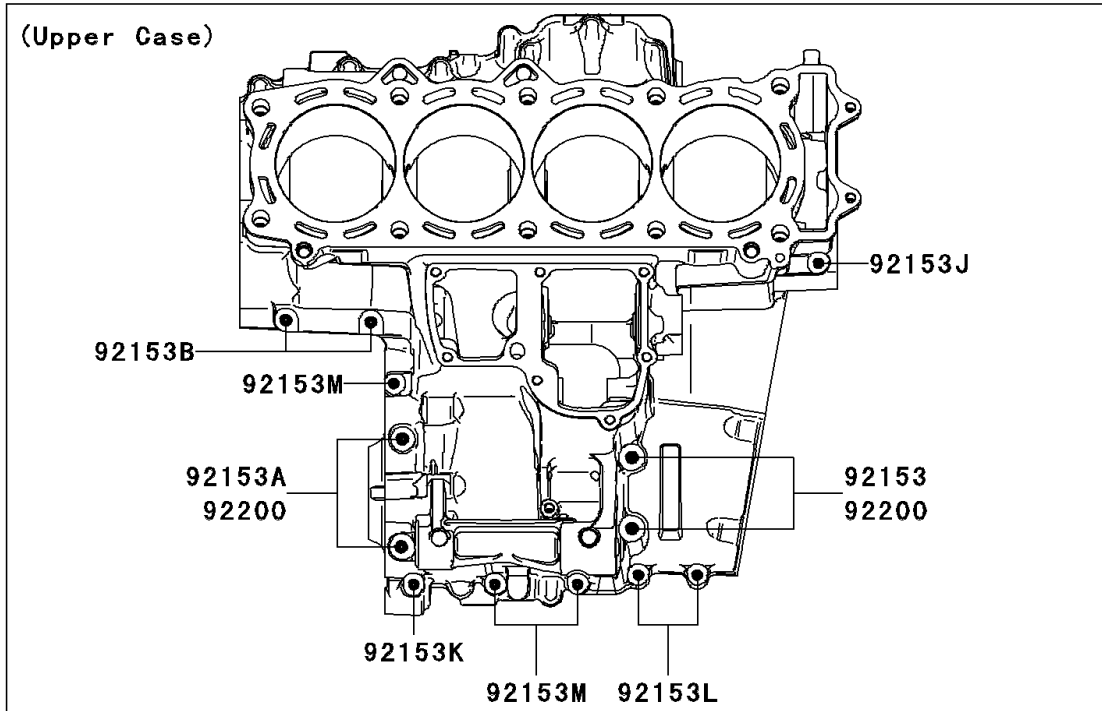

2006 Ninja[®] ZX[™]-14 PARTS DIAGRAM

Crankcase Bolt Pattern

E1412

2006 Ninja® ZX™-14 PARTS LIST

Crankcase Bolt Pattern

ITEM NAME	PART NUMBER	QUANTITY
BOLT,FLANGED,8X80 (Ref # 92153)	92153-1035	2
BOLT,FLANGED,8X70 (Ref # 92153A)	92153-1036	2
BOLT,FLANGED,7X65 (Ref # 92153B)	92153-1040	2
BOLT,FLANGED,7X45 (Ref # 92153C)	92153-1041	6
BOLT,FLANGED,7X50 (Ref # 92153D)	92153-1042	1
BOLT,FLANGED,7X85 (Ref # 92153E)	92153-1043	1
BOLT,FLANGED,10X90 (Ref # 92153F)	92153-1044	6
BOLT,FLANGED,7X60 (Ref # 92153G)	92153-1045	2
BOLT,FLANGED,7X110 (Ref # 92153H)	92153-1046	1
BOLT,FLANGED,10X120 (Ref # 92153I)	92153-1047	4
BOLT-FLANGED,6X65 (Ref # 92153J)	92153-1567	1
BOLT-FLANGED,6X50 (Ref # 92153K)	92153-1568	1
BOLT-FLANGED,6X25 (Ref # 92153L)	92153-1569	2
BOLT-FLANGED,6X40 (Ref # 92153M)	92153-1570	3
WASHER,8.2X16X1.6 (Ref # 92200)	92200-0047	4
WASHER,10.5X19X2.3 (Ref # 92200A)	92200-0257	10