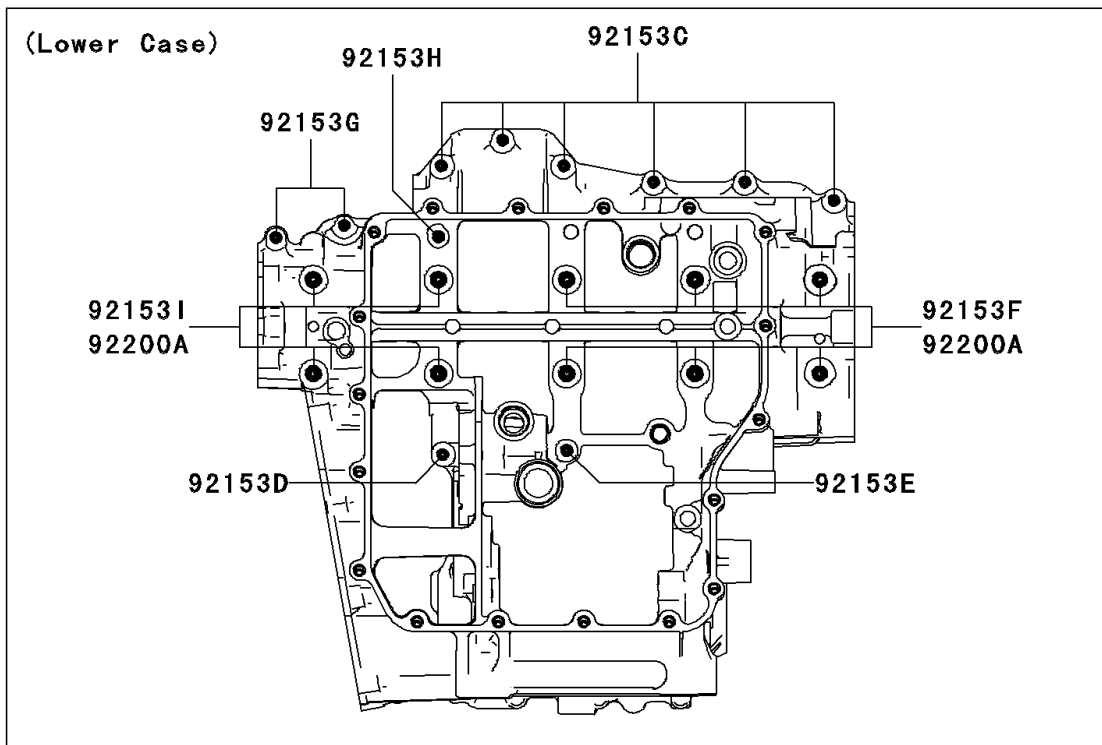

2006 Ninja[®] ZX[™]-14 PARTS DIAGRAM

Crankcase Bolt Pattern

E1412

2006 Ninja® ZX™-14 PARTS LIST

Crankcase Bolt Pattern

ITEM NAME	PART NUMBER	QUANTITY
BOLT,FLANGED,8X80 (Ref # 92153)	92153-1035	2
BOLT,FLANGED,8X70 (Ref # 92153A)	92153-1036	2
BOLT,FLANGED,7X65 (Ref # 92153B)	92153-1040	2
BOLT,FLANGED,7X45 (Ref # 92153C)	92153-1041	6
BOLT,FLANGED,7X50 (Ref # 92153D)	92153-1042	1
BOLT,FLANGED,7X85 (Ref # 92153E)	92153-1043	1
BOLT,FLANGED,10X90 (Ref # 92153F)	92153-1044	6
BOLT,FLANGED,7X60 (Ref # 92153G)	92153-1045	2
BOLT,FLANGED,7X110 (Ref # 92153H)	92153-1046	1
BOLT,FLANGED,10X120 (Ref # 92153I)	92153-1047	4
BOLT-FLANGED,6X65 (Ref # 92153J)	92153-1567	1
BOLT-FLANGED,6X50 (Ref # 92153K)	92153-1568	1
BOLT-FLANGED,6X25 (Ref # 92153L)	92153-1569	2
BOLT-FLANGED,6X40 (Ref # 92153M)	92153-1570	3
WASHER,8.2X16X1.6 (Ref # 92200)	92200-0047	4
WASHER,10.5X19X2.3 (Ref # 92200A)	92200-0257	10