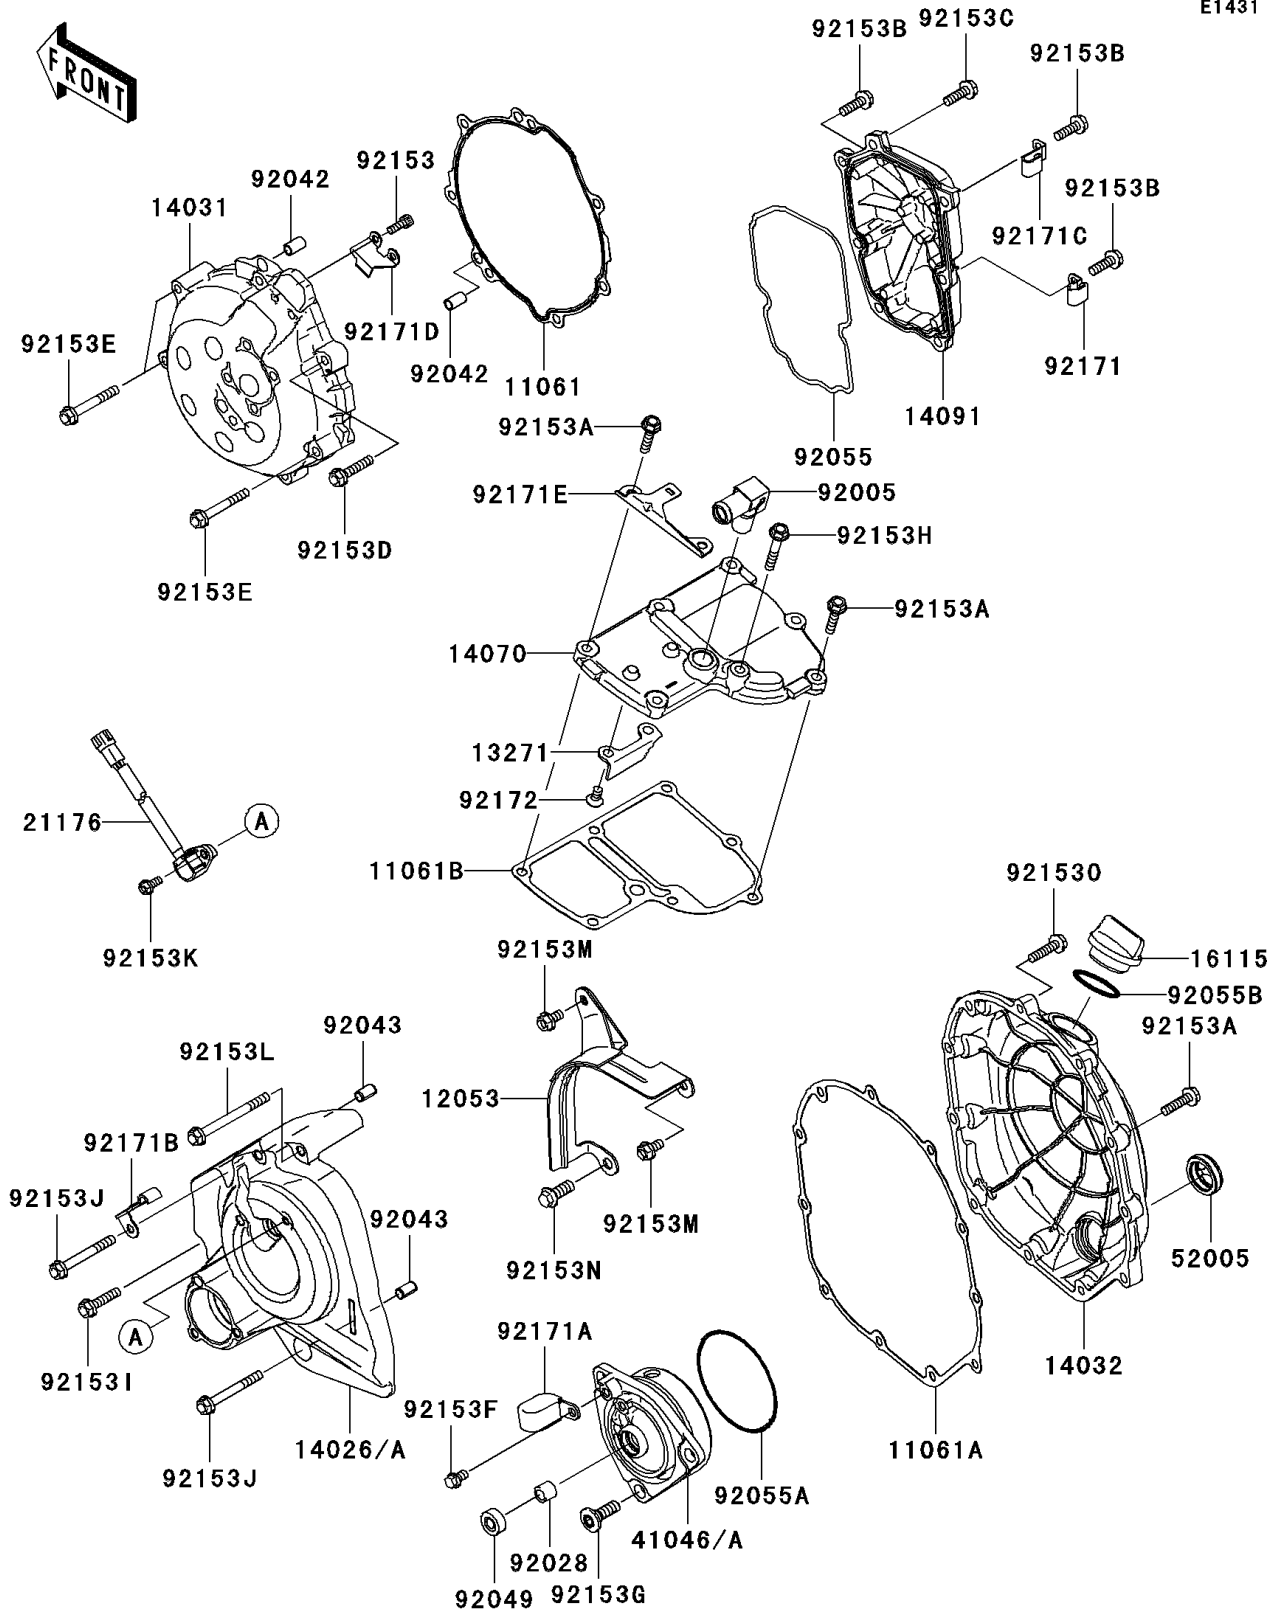

2006 Ninja® ZX™-14 PARTS DIAGRAM

Engine Cover(s)

E1431

2006 Ninja® ZX™-14 PARTS LIST

Engine Cover(s)

ITEM NAME	PART NUMBER	QUANTITY
GASKET,GENERATOR COVER (Ref # 11061)	11061-0197	1
GASKET,CLUTCH COVER (Ref # 11061A)	11061-0198	1
GASKET,BREATHER BODY (Ref # 11061B)	11061-0200	1
GUIDE-CHAIN (Ref # 12053)	12053-0097	1
PLATE (Ref # 13271)	13271-0768	1
COVER-CHAIN,F.S.BLACK (Ref # 14026)	14026-0029-11E	1
COVER-GENERATOR,F.S.BLACK (Ref # 14031)	14031-0071-11E	1
COVER-CLUTCH,F.S.BLACK (Ref # 14032)	14032-0089-11E	1
BODY-BREATHER (Ref # 14070)	14070-0003	1
COVER,PULSER,F.S.BLACK (Ref # 14091)	14091-0627-11E	1
CAP-OIL FILLER (Ref # 16115)	16115-1009	1
SENSOR,SPEED (Ref # 21176)	21176-0049	1
HOUSING-BEARING (Ref # 41046)	41046-0013	1
GAUGE (Ref # 52005)	52005-0024	1
FITTING (Ref # 92005)	92005-0044	1
BUSHING,8X12X10 (Ref # 92028)	92028-1750	1
PIN,DOWEL,6.3X8X14 (Ref # 92042)	92042-007	2
PIN,6.2X8X14 (Ref # 92043)	92043-1263	2
SEAL-OIL (Ref # 92049)	92049-1566	1
RING-O,PULSER COVER (Ref # 92055)	92055-0086	1
RING-O,75X2.5 (Ref # 92055A)	92055-0087	1
RING-O,31.7X2.4 (Ref # 92055B)	92055-049	1
BOLT,SOCKET,5X14 (Ref # 92153)	92153-1286	2
BOLT-FLANGED,6X25 (Ref # 92153A)	92153-1569	16
BOLT-FLANGED,6X20 (Ref # 92153B)	92153-1572	6
BOLT-FLANGED,6X20 (Ref # 92153C)	92153-1573	1
BOLT-FLANGED,6X30 (Ref # 92153D)	92153-1574	4
BOLT-FLANGED,6X45 (Ref # 92153E)	92153-1575	3
BOLT-FLANGED-SMALL,6X10 (Ref # 92153F)	92153-1577	1