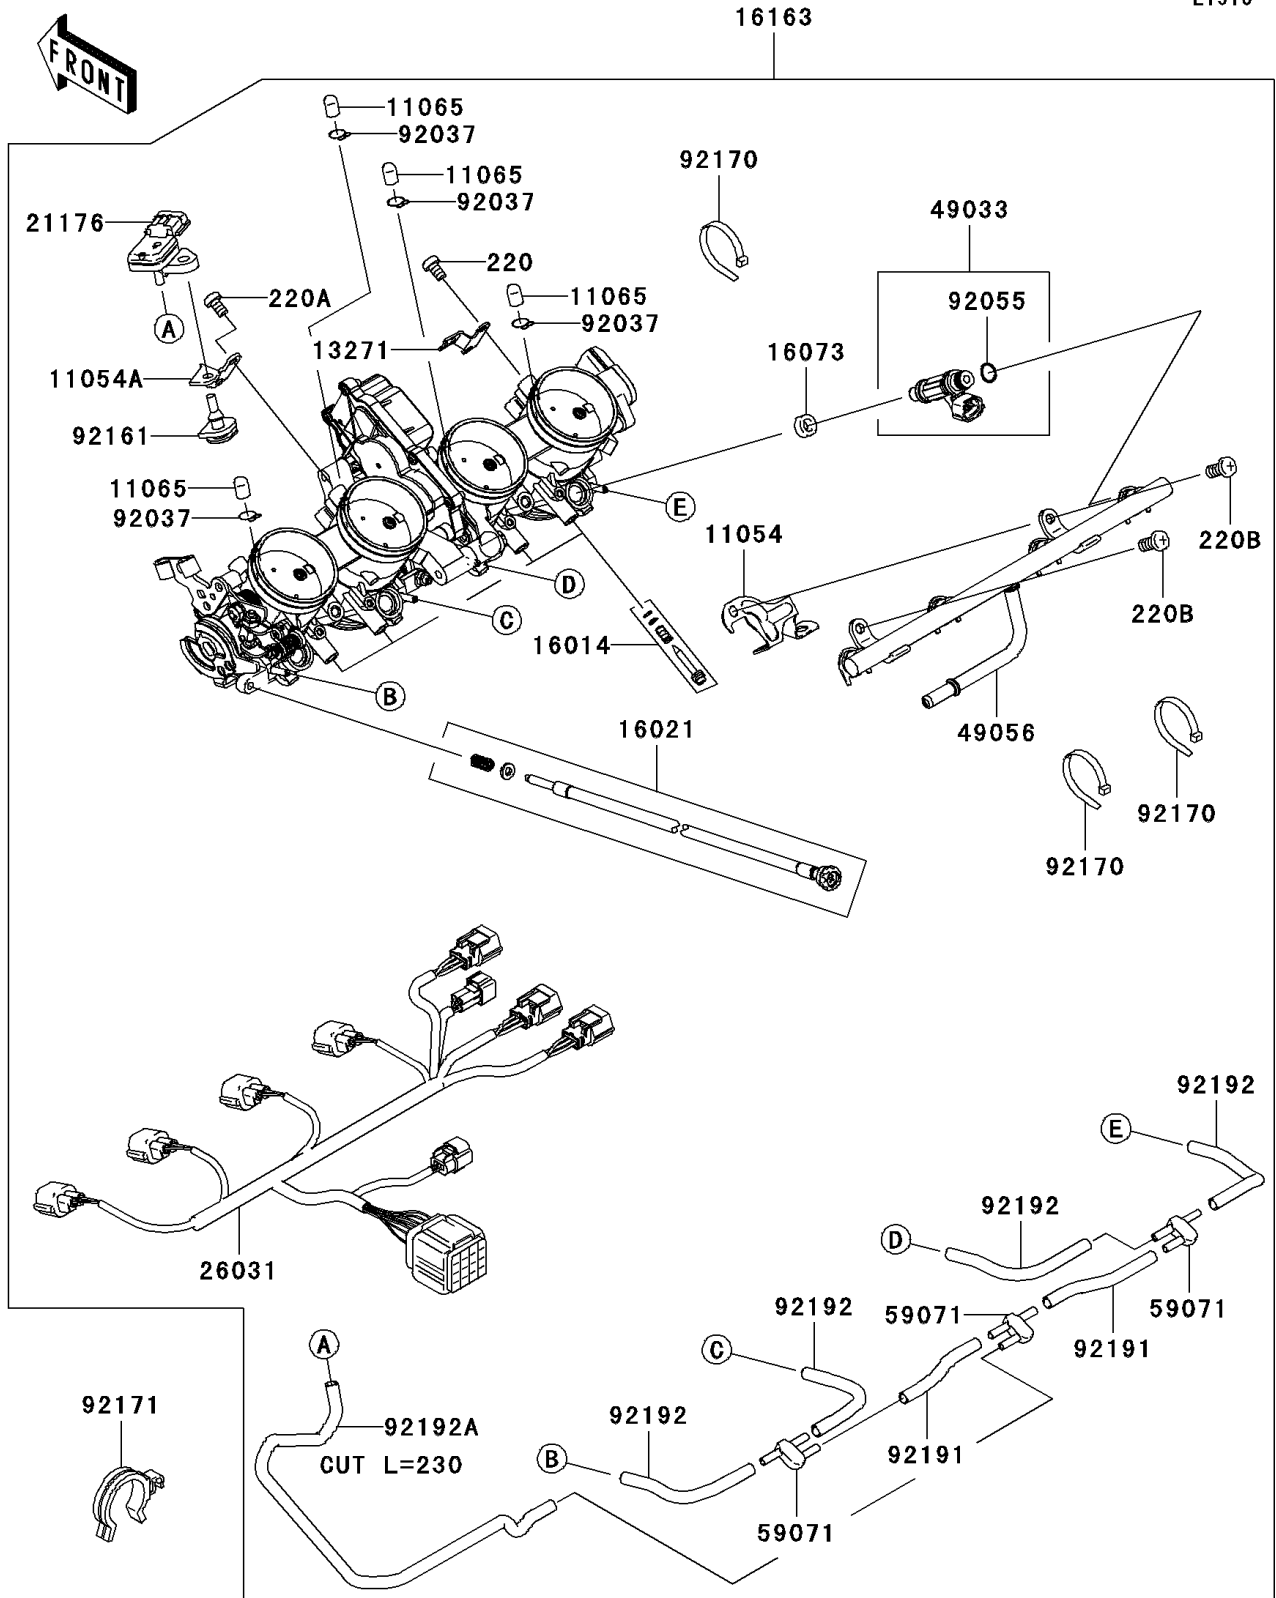

2007 Ninja® ZX™-14 PARTS DIAGRAM

Throttle

E1510

2007 Ninja® ZX™-14 PARTS LIST

Throttle

ITEM NAME	PART NUMBER	QUANTITY
BRACKET (Ref # 11054)	11054-0554	1
BRACKET (Ref # 11054A)	11054-0556	1
CAP (Ref # 11065)	11065-0072	4
PLATE (Ref # 13271)	13271-0792	1
SCREW-PILOT AIR (Ref # 16014)	16014-0005	4
SCREW-THROTTLE STOP (Ref # 16021)	16021-0007	1
INSULATOR,INJECTER (Ref # 16073)	16073-1123	4
THROTTLE-ASSY,44EIDW (Ref # 16163)	16163-0073	1
SENSOR,PRESSURE (Ref # 21176)	21176-0058	1
SCREW-PAN-CROSS,5X6 (Ref # 220)	220D0506	2
SCREW-PAN-CROS,5X8 (Ref # 220A)	220D0508	2
SCREW-PAN-CROSS,6X12 (Ref # 220B)	220D0612	2
HARNESS (Ref # 26031)	26031-0431	1
NOZZLE-INJECTION (Ref # 49033)	49033-0010	4
PIPE-INJECTION (Ref # 49056)	49056-0017	1
JOINT (Ref # 59071)	59071-0022	3
CLAMP,TUBE (Ref # 92037)	92037-1124	4
RING-O,INJECTION NOZZLE (Ref # 92055)	92055-1622	4
DAMPER (Ref # 92161)	92161-0041	1
CLAMP (Ref # 92170)	92170-3749	3
CLAMP (Ref # 92171)	92171-0687	1
TUBE,3.2X7.4X70 (Ref # 92191)	92191-1552	2
TUBE (Ref # 92192)	92192-0131	4
TUBE (Ref # 92192A)	92192-0351	1