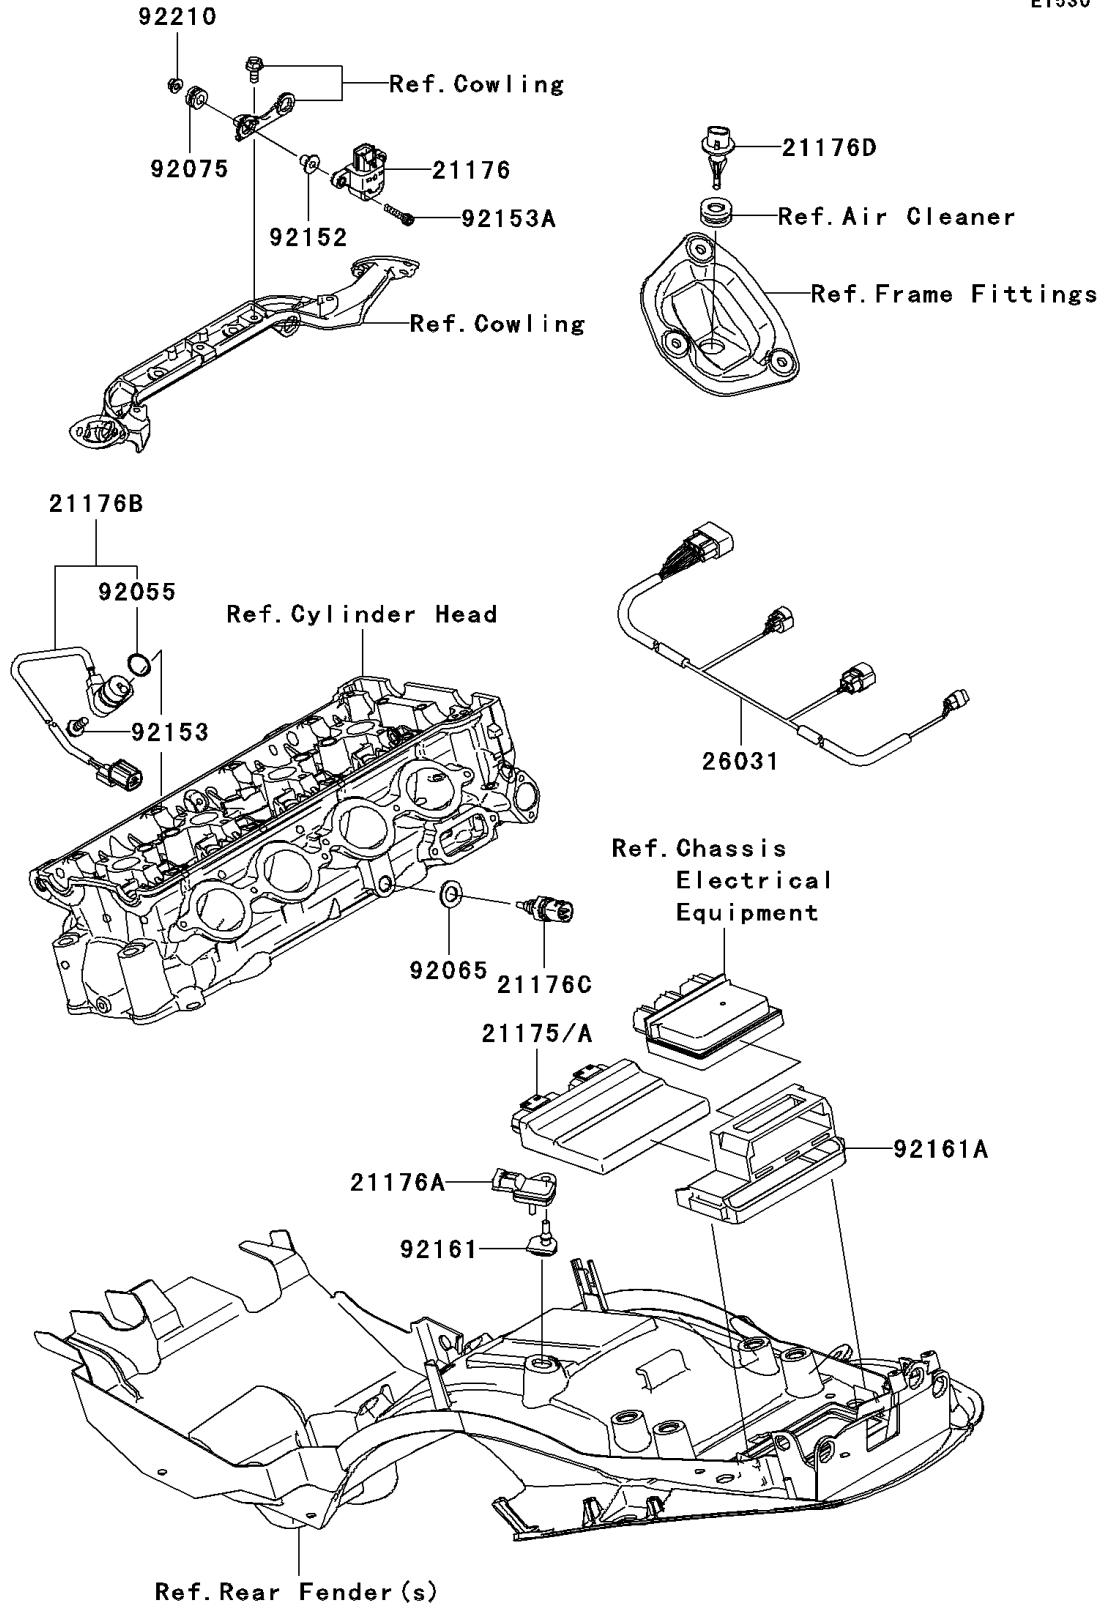

2007 Ninja® ZX™-14 PARTS DIAGRAM

Fuel Injection

E1530

2007 Ninja® ZX™-14 PARTS LIST

Fuel Injection

ITEM NAME	PART NUMBER	QUANTITY
CONTROL UNIT-ELECTRONIC (Ref # 21175A)	21175-0089	1
SENSOR,VEHICLE-DOWN (Ref # 21176)	21176-0026	1
SENSOR,PRESSURE (Ref # 21176A)	21176-0058	1
SENSOR,CAM (Ref # 21176B)	21176-0064	1
SENSOR,WATER TEMP (Ref # 21176C)	21176-1120	1
SENSOR,AIR TEMP (Ref # 21176D)	21176-2106	1
HARNESS (Ref # 26031)	26031-0364	1
RING-O (Ref # 92055)	92055-1639	1
GASKET,12X22X2 (Ref # 92065)	92065-097	1
DAMPER (Ref # 92075)	92075-1912	2
COLLAR (Ref # 92152)	92152-0329	2
BOLT-FLANGED,6X16 (Ref # 92153)	92153-1584	1
BOLT,SOCKET,5X22 (Ref # 92153A)	92153-1597	2
DAMPER (Ref # 92161)	92161-0041	1
DAMPER,ECU (Ref # 92161A)	92161-0288	1
NUT,5X0.8 (Ref # 92210)	92210-0242	2
CONTROL UNIT-ELECTRONIC (Ref # 21175)	21175-0084	1