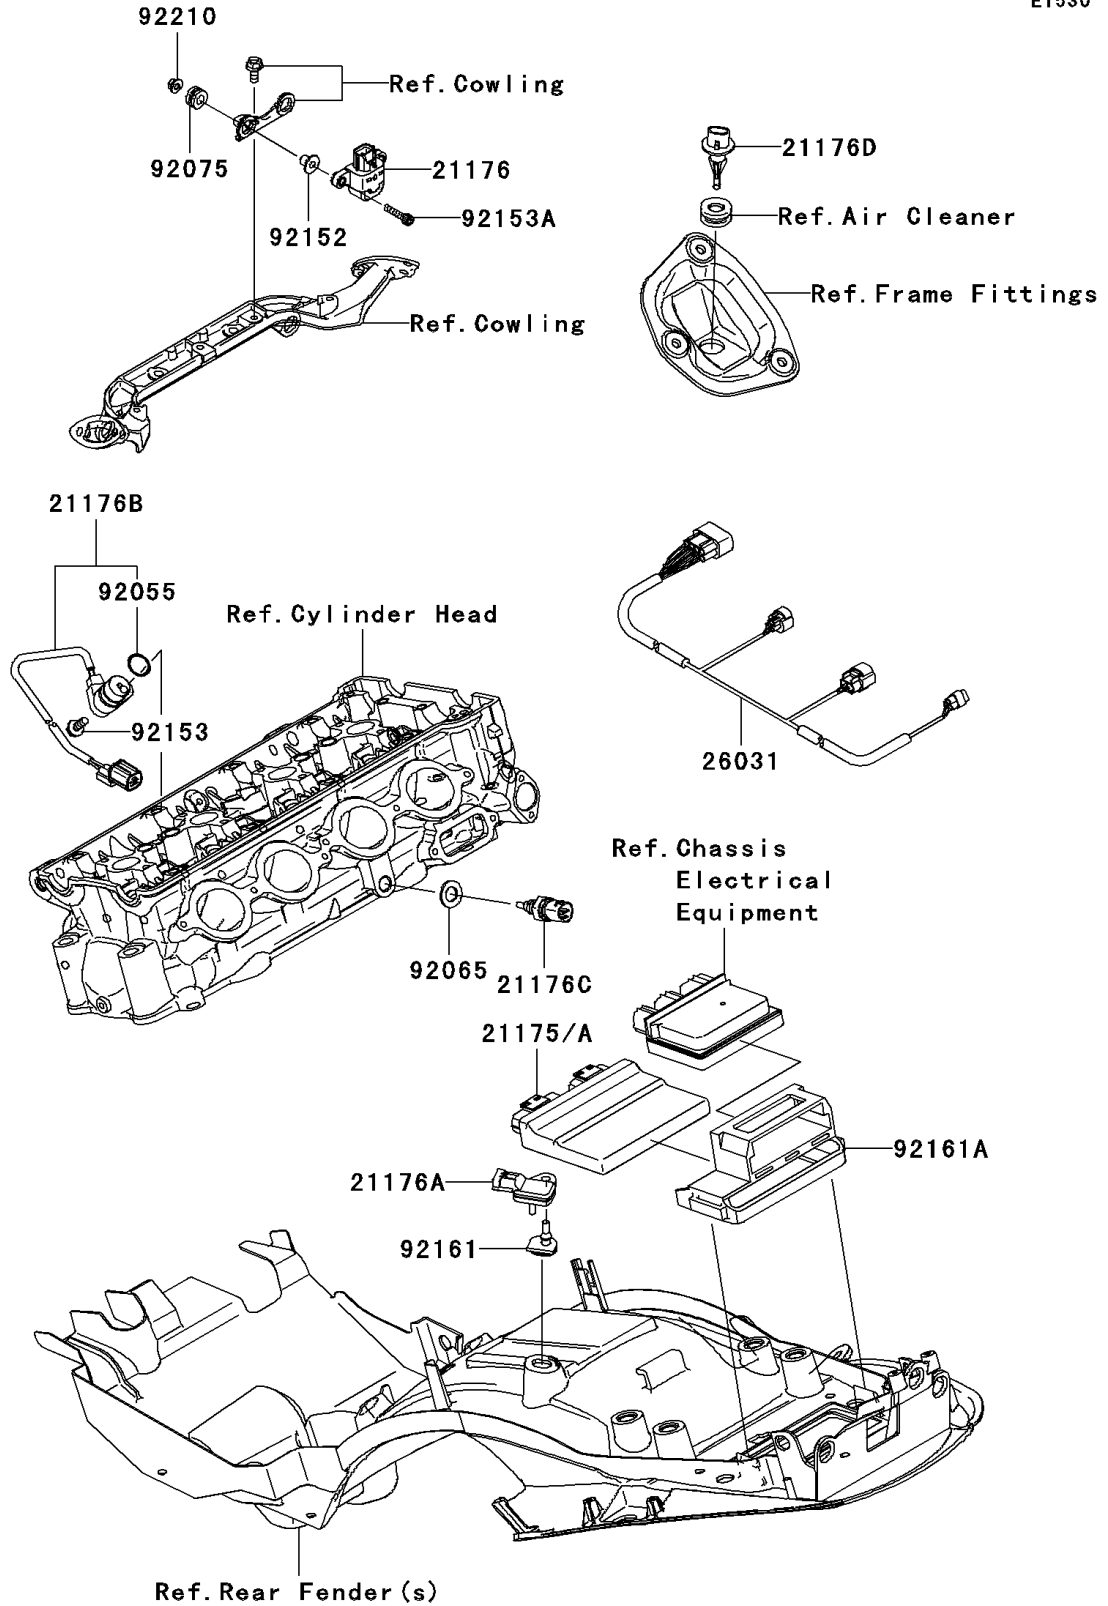

# 2007 Ninja® ZX™-14 PARTS DIAGRAM

Fuel Injection

E1530

## 2007 Ninja® ZX™-14 PARTS LIST

### Fuel Injection

ITEM NAME	PART NUMBER	QUANTITY
CONTROL UNIT-ELECTRONIC (Ref # 21175A)	21175-0089	1
SENSOR,VEHICLE-DOWN (Ref # 21176)	21176-0026	1
SENSOR,PRESSURE (Ref # 21176A)	21176-0058	1
SENSOR,CAM (Ref # 21176B)	21176-0064	1
SENSOR,WATER TEMP (Ref # 21176C)	21176-1120	1
SENSOR,AIR TEMP (Ref # 21176D)	21176-2106	1
HARNESS (Ref # 26031)	26031-0364	1
RING-O (Ref # 92055)	92055-1639	1
GASKET,12X22X2 (Ref # 92065)	92065-097	1
DAMPER (Ref # 92075)	92075-1912	2
COLLAR (Ref # 92152)	92152-0329	2
BOLT-FLANGED,6X16 (Ref # 92153)	92153-1584	1
BOLT,SOCKET,5X22 (Ref # 92153A)	92153-1597	2
DAMPER (Ref # 92161)	92161-0041	1
DAMPER,ECU (Ref # 92161A)	92161-0288	1
NUT,5X0.8 (Ref # 92210)	92210-0242	2
CONTROL UNIT-ELECTRONIC (Ref # 21175)	21175-0084	1