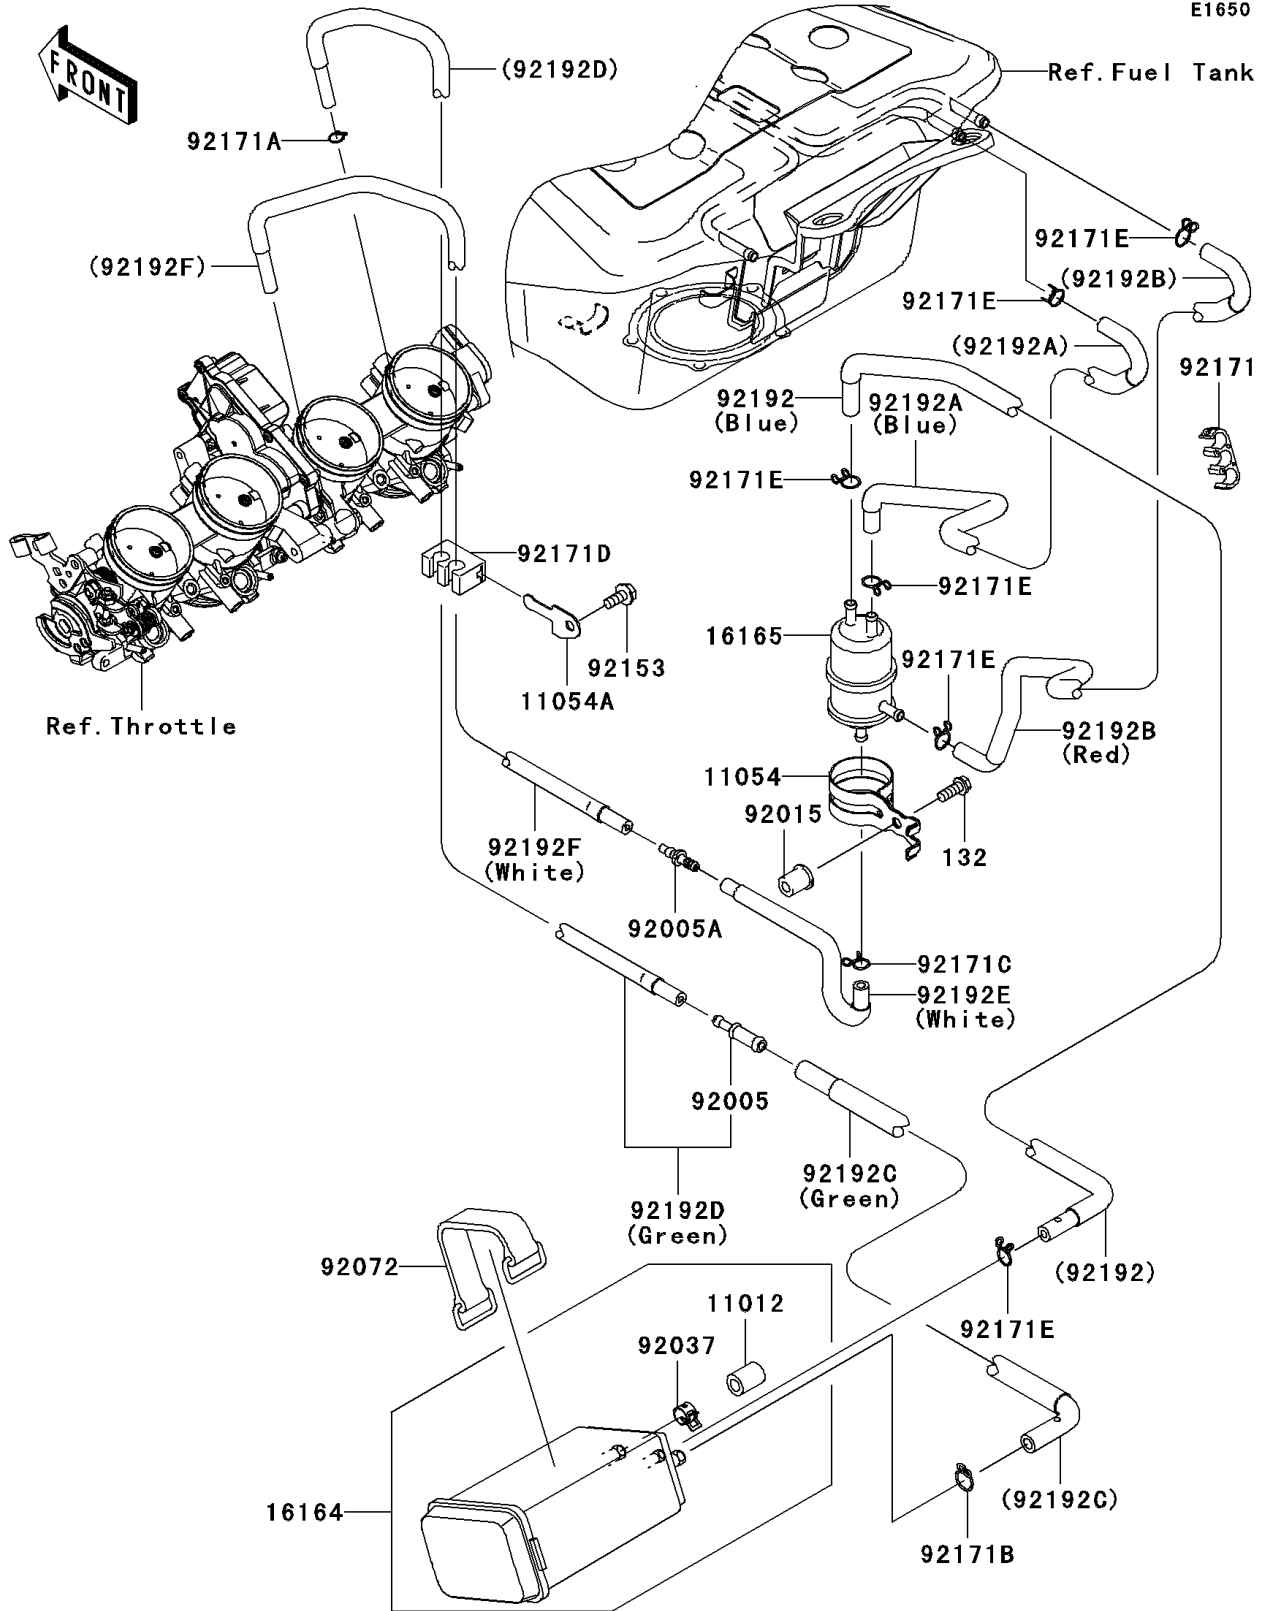

# 2007 Ninja® ZX™-14 PARTS DIAGRAM

Fuel Evaporative System(CA)

E1650

# 2007 Ninja® ZX™-14 PARTS LIST

Fuel Evaporative System(CA)

ITEM NAME

PART NUMBER

QUANTITY

---