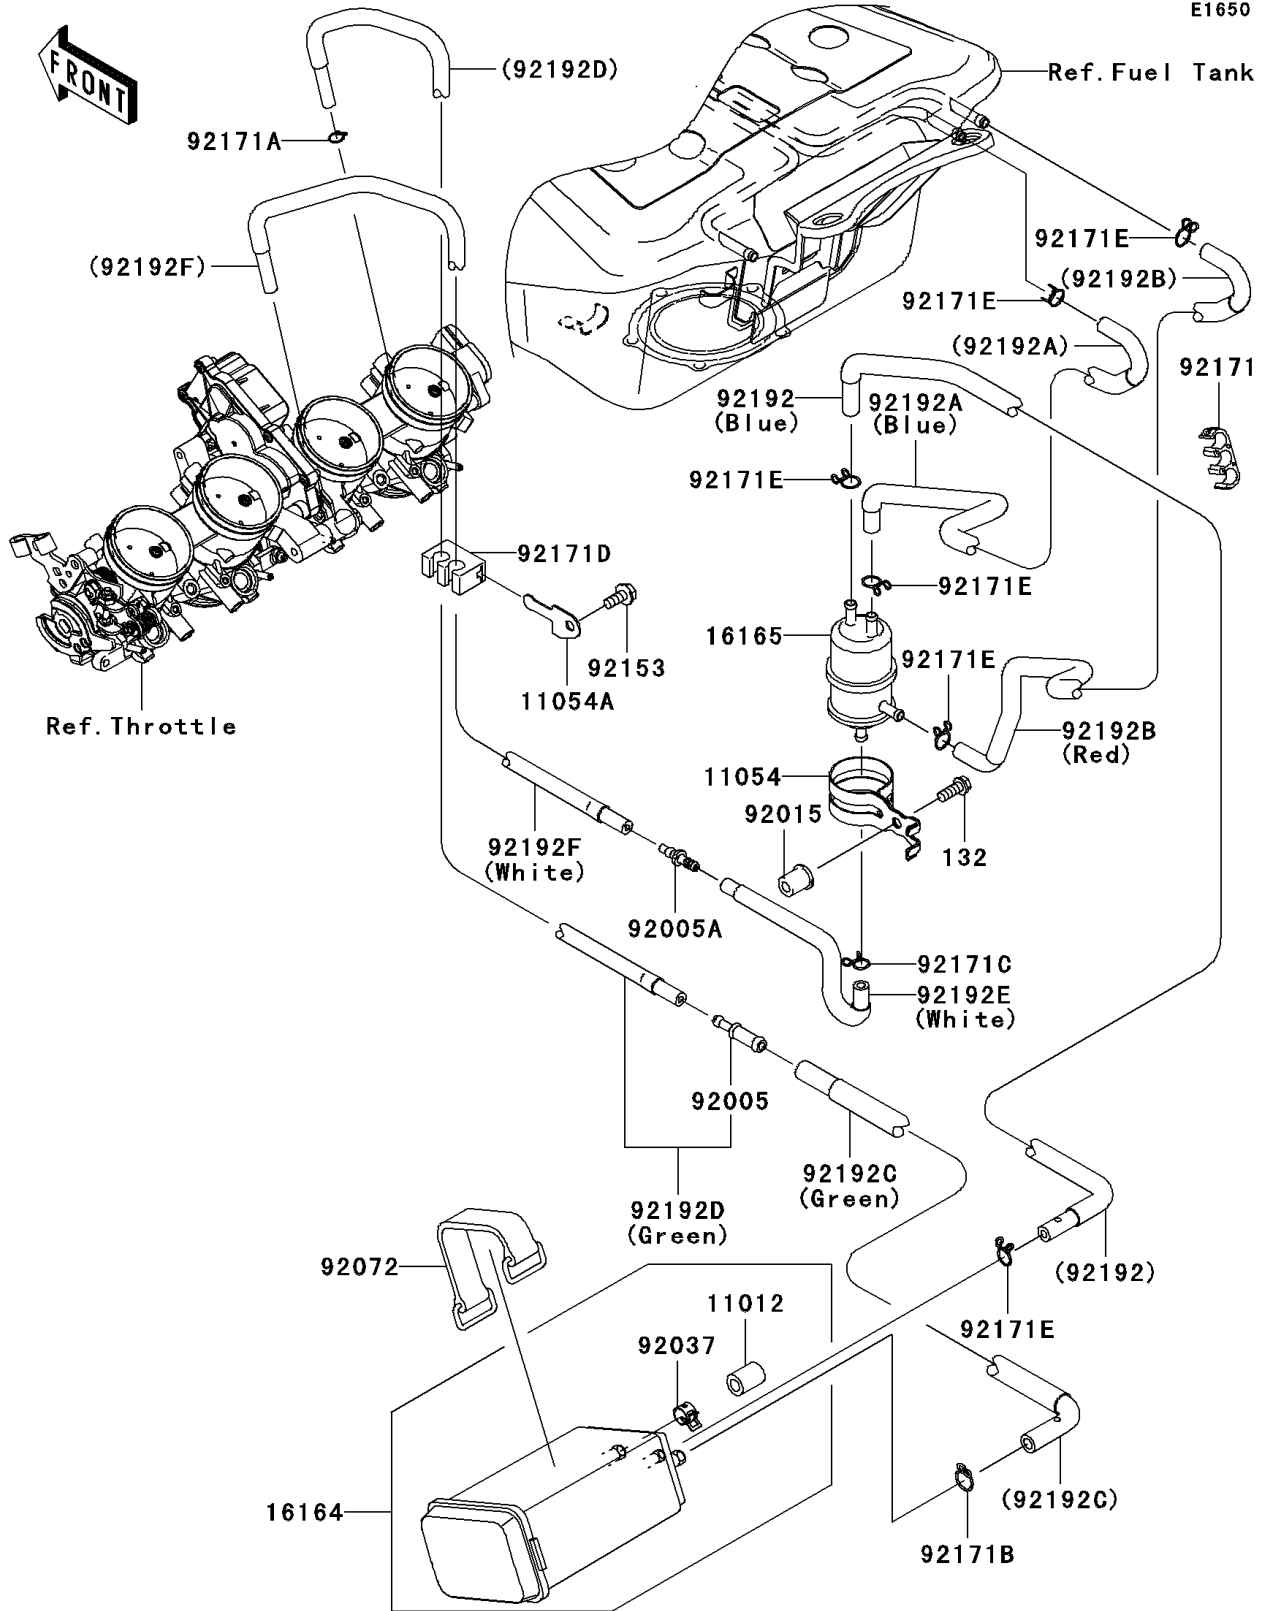

# 2007 Ninja® ZX™-14 PARTS DIAGRAM

Fuel Evaporative System(CA)

E1650

## 2007 Ninja® ZX™-14 PARTS LIST

Fuel Evaporative System(CA)

ITEM NAME	PART NUMBER	QUANTITY
CAP,CANISTER (Ref # 11012)	11012-1388	1
BRACKET (Ref # 11054)	11054-0197	1
BRACKET (Ref # 11054A)	11054-0464	1
CANISTER (Ref # 16164)	16164-1054	1
SEPARATOR (Ref # 16165)	16165-1001	1
FITTING (Ref # 92005)	92005-0032	1
FITTING (Ref # 92005A)	92005-1206	1
NUT (Ref # 92015)	92015-1700	1
CLAMP,CANISTER (Ref # 92037)	92037-1512	1
BAND (Ref # 92072)	92072-0050	1
BOLT-FLANGED,6X14 (Ref # 92153)	92153-1571	1
CLAMP (Ref # 92171)	92171-0334	1
CLAMP (Ref # 92171A)	92171-0573	1
CLAMP (Ref # 92171B)	92171-0574	1
CLAMP (Ref # 92171C)	92171-0576	1
CLAMP (Ref # 92171D)	92171-0693	1
CLAMP (Ref # 92171E)	92171-0718	6
TUBE,CANISTER-SEPARATOR,BLUE (Ref # 92192)	92192-0284	1
TUBE,SEPARATOR-TANK,BLUE (Ref # 92192A)	92192-0285	1
TUBE,TANK-SEPARATOR SIDE,RED (Ref # 92192B)	92192-0286	1
TUBE,CANISTER-FITTING,GREEN (Ref # 92192C)	92192-0288	1
TUBE,THROBO #4-GREEN TUBE (Ref # 92192D)	92192-0328	1
BOLT-FLANGED-SMALL,6X16 (Ref # 132)	132BA0616	1
TUBE,SEPARATOR-FITTING,WHITE (Ref # 92192E)	92192-0329	1
TUBE,THROBO #3-FITTING,WHITE (Ref # 92192F)	92192-0373	1