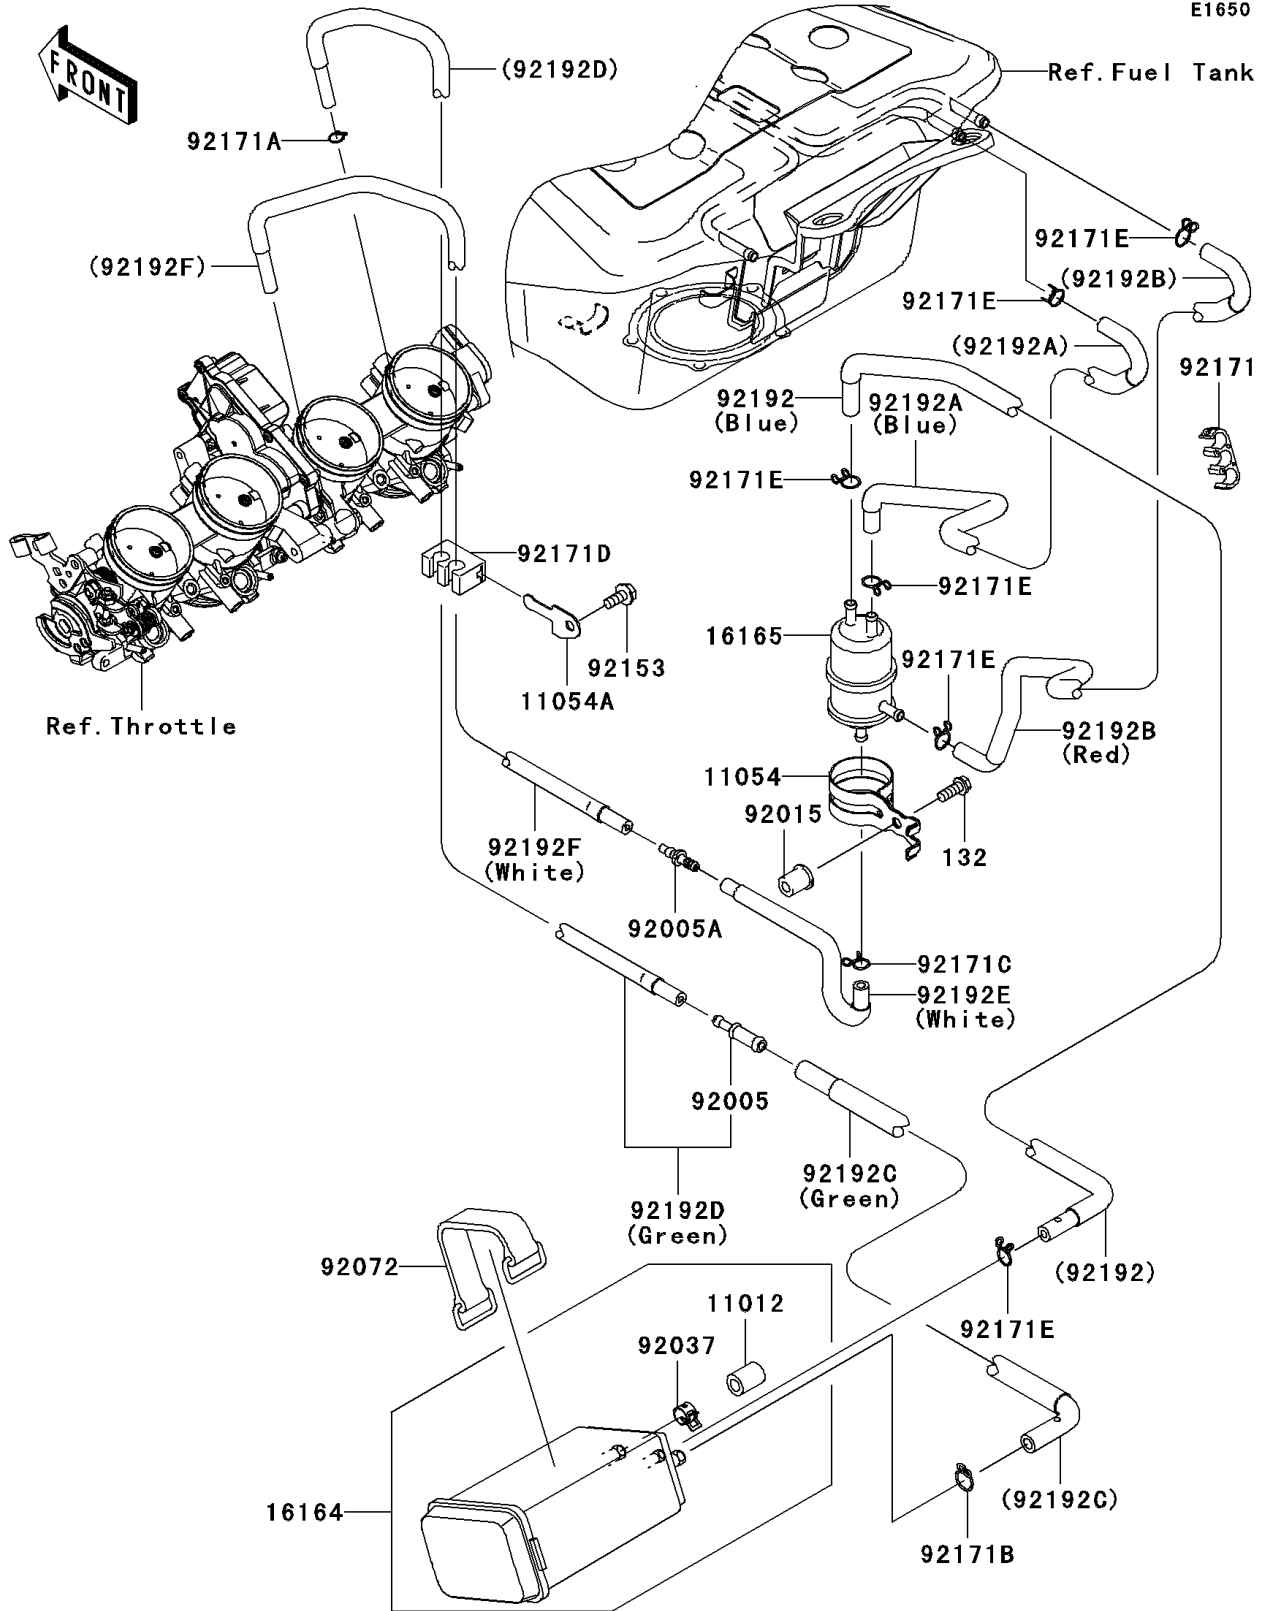

2007 Ninja® ZX™-14 PARTS DIAGRAM

Fuel Evaporative System(CA)

E1650

2007 Ninja® ZX™-14 PARTS LIST

Fuel Evaporative System(CA)

ITEM NAME	PART NUMBER	QUANTITY
CAP,CANISTER (Ref # 11012)	11012-1388	1
BRACKET (Ref # 11054)	11054-0197	1
BRACKET (Ref # 11054A)	11054-0464	1
CANISTER (Ref # 16164)	16164-1054	1
SEPARATOR (Ref # 16165)	16165-1001	1
FITTING (Ref # 92005)	92005-0032	1
FITTING (Ref # 92005A)	92005-1206	1
NUT (Ref # 92015)	92015-1700	1
CLAMP,CANISTER (Ref # 92037)	92037-1512	1
BAND (Ref # 92072)	92072-0050	1
BOLT-FLANGED,6X14 (Ref # 92153)	92153-1571	1
CLAMP (Ref # 92171)	92171-0334	1
CLAMP (Ref # 92171A)	92171-0573	1
CLAMP (Ref # 92171B)	92171-0574	1
CLAMP (Ref # 92171C)	92171-0576	1
CLAMP (Ref # 92171D)	92171-0693	1
CLAMP (Ref # 92171E)	92171-0718	6
TUBE,CANISTER-SEPARATOR,BLUE (Ref # 92192)	92192-0284	1
TUBE,SEPARATOR-TANK,BLUE (Ref # 92192A)	92192-0285	1
TUBE,TANK-SEPARATOR SIDE,RED (Ref # 92192B)	92192-0286	1
TUBE,CANISTER-FITTING,GREEN (Ref # 92192C)	92192-0288	1
TUBE,THROBO #4-GREEN TUBE (Ref # 92192D)	92192-0328	1
BOLT-FLANGED-SMALL,6X16 (Ref # 132)	132BA0616	1
TUBE,SEPARATOR-FITTING,WHITE (Ref # 92192E)	92192-0329	1
TUBE,THROBO #3-FITTING,WHITE (Ref # 92192F)	92192-0373	1