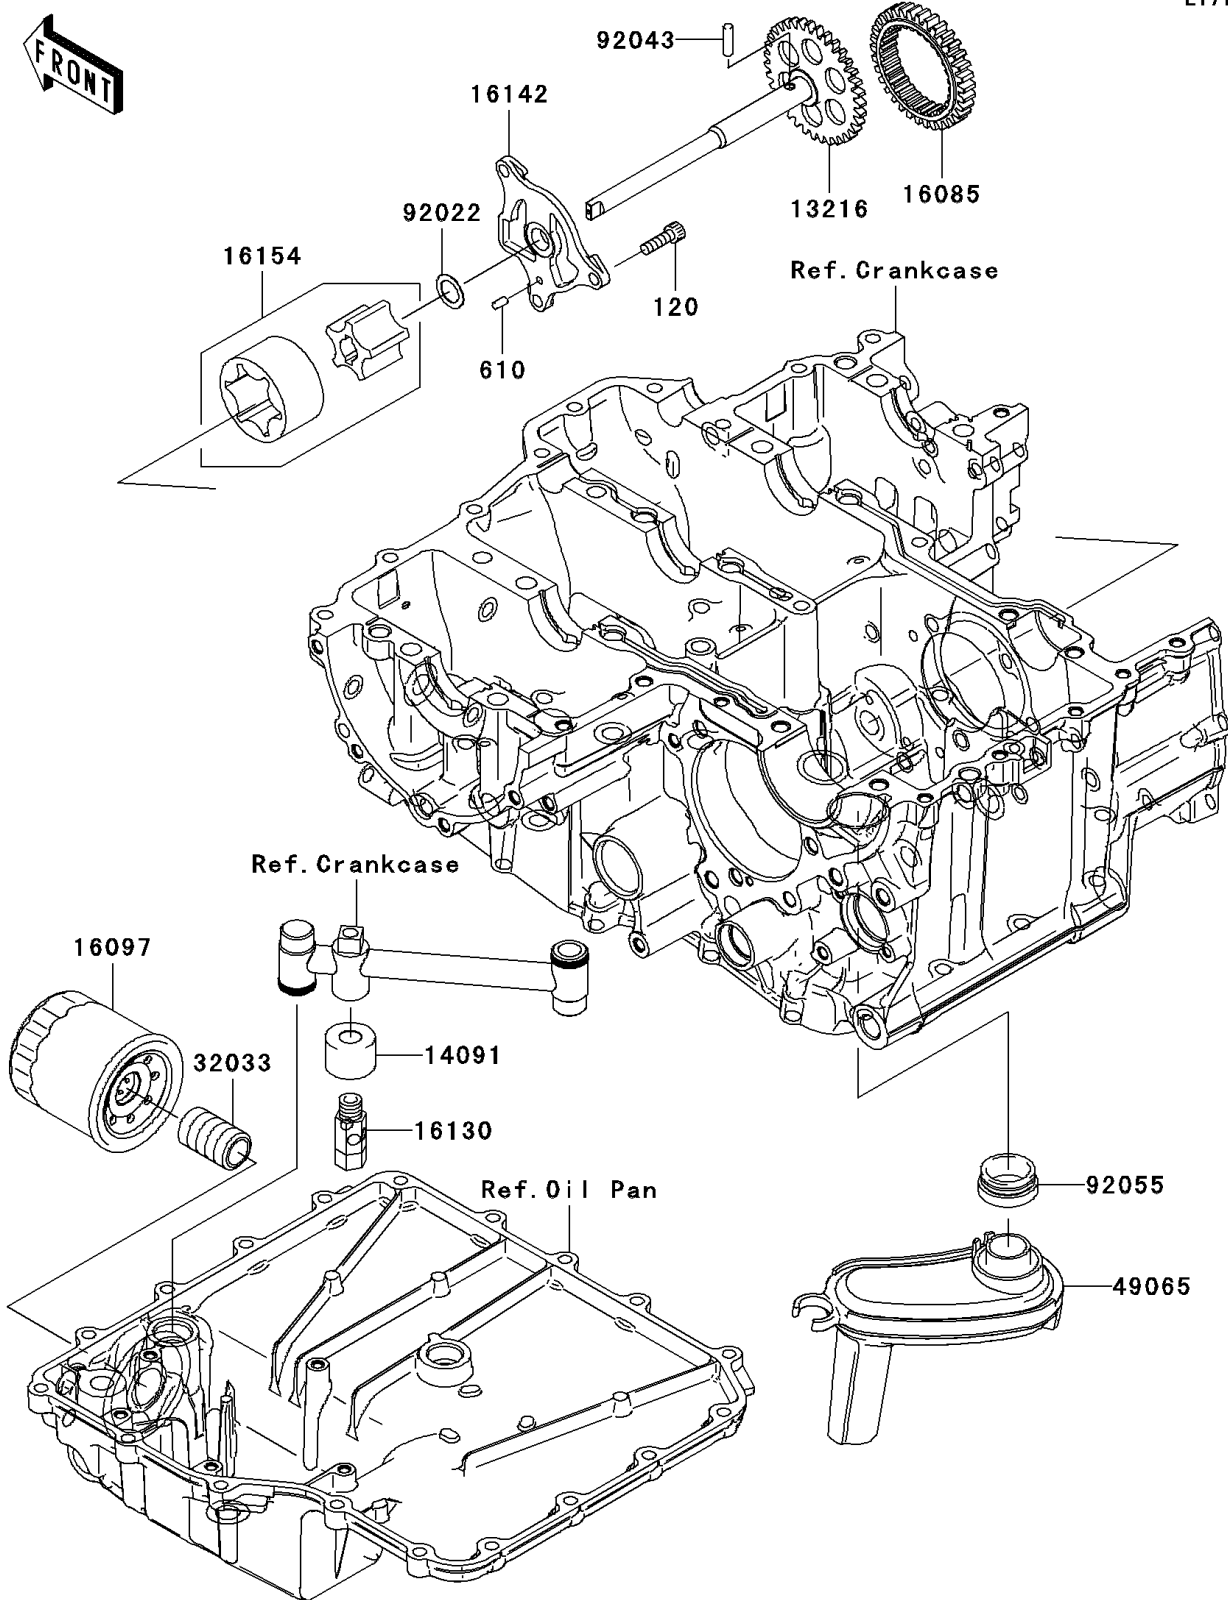

# 2006 Ninja® ZX™-14 PARTS DIAGRAM

Oil Pump/Oil Filter

E1710

## 2006 Ninja® ZX™-14 PARTS LIST

### Oil Pump/Oil Filter

ITEM NAME	PART NUMBER	QUANTITY
BOLT-SOCKET,6X20 (Ref # 120)	120CA0620	3
GEAR-COMP,OIL PUMP (Ref # 13216)	13216-0015	1
COVER,VALVE (Ref # 14091)	14091-0497	1
GEAR,34T (Ref # 16085)	16085-0079	1
FILTER-ASSY-OIL (Ref # 16097)	16097-0004	1
VALVE-ASSY-RELIEF (Ref # 16130)	16130-1059	1
COVER-PUMP (Ref # 16142)	16142-0027	1
ROTOR-PUMP (Ref # 16154)	16154-0047	1
PIPE,OIL FILTER (Ref # 32033)	32033-1535	1
FILTER-OIL (Ref # 49065)	49065-0014	1
ROLLER,4X8 (Ref # 610)	610A0408	1
WASHER,13.2X20X0.5 (Ref # 92022)	92022-1224	1
PIN,17.9X5.0 (Ref # 92043)	92043-1444	1
RING-O,OIL FILTER (Ref # 92055)	92055-1503	1