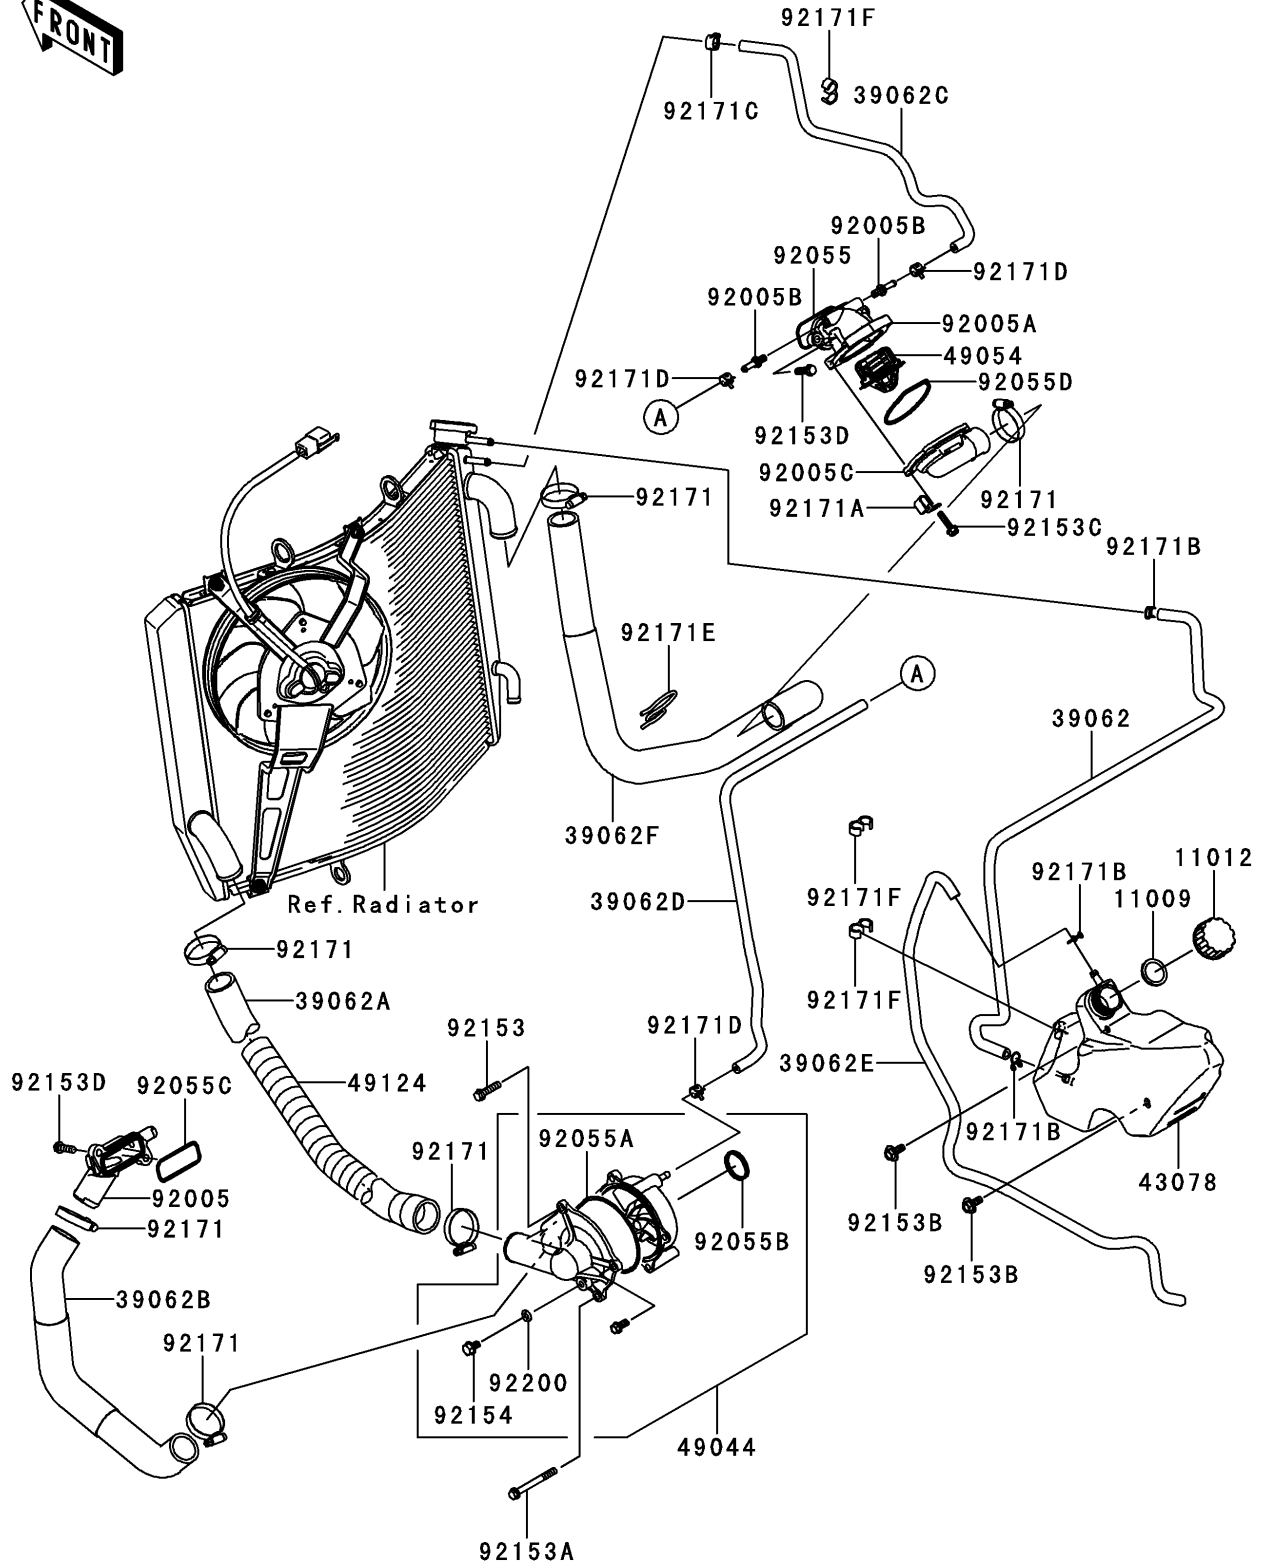

# 2006 Ninja® ZX™-14 PARTS DIAGRAM

Water Pipe

E3037

## 2006 Ninja® ZX™ -14 PARTS LIST

### Water Pipe

ITEM NAME	PART NUMBER	QUANTITY
GASKET,RESERVOIR TANK CAP (Ref # 11009)	11009-1145	1
CAP (Ref # 11012)	11012-1084	1
HOSE-COOLING,L=797 (Ref # 39062)	39062-0047	1
HOSE-COOLING,RAD-W/P (Ref # 39062A)	39062-0113	1
HOSE-COOLING,W/P-CYL.HEAD (Ref # 39062B)	39062-0114	1
HOSE-COOLING,AIR VENT (Ref # 39062C)	39062-0116	1
HOSE-COOLING,L=514.9 (Ref # 39062D)	39062-0123	1
HOSE-COOLING,L=597 (Ref # 39062E)	39062-0151	1
HOSE-COOLING,CYL.HEAD-RAD (Ref # 39062F)	39062-0168	1
RESERVOIR (Ref # 43078)	43078-0028	1
PUMP-WATER (Ref # 49044)	49044-0004	1
THERMOSTAT (Ref # 49054)	49054-1067	1
SPRING-TUBE GUARD (Ref # 49124)	49124-0001	1
FITTING,CYLINDER (Ref # 92005)	92005-0045	1
FITTING,THERMO CASE (Ref # 92005A)	92005-0047	1
FITTING (Ref # 92005B)	92005-0056	2
FITTING,THERMO CAP (Ref # 92005C)	92005-1275	1
RING-O,YP 27.6 57.6 1.9 (Ref # 92055)	92055-0021	1
RING-O (Ref # 92055A)	92055-0157	1
RING-O (Ref # 92055B)	92055-0158	1
RING-O (Ref # 92055C)	92055-1402	1
RING-O,THERMOSTAT CAP (Ref # 92055D)	92055-1699	1
BOLT,FLANGED-SMALL,6X25 (Ref # 92153)	92153-1585	1
BOLT,FLANGED-SMALL,6X55 (Ref # 92153A)	92153-1586	1
BOLT,UPSET-WP,6X16 (Ref # 92153B)	92153-1587	2
BOLT,FLANGED,5X18 (Ref # 92153C)	92153-1588	4
BOLT,FLANGED-SMALL,6X20 (Ref # 92153D)	92153-1589	4
BOLT,DRAIN (Ref # 92154)	92154-0184	1
CLAMP (Ref # 92171)	92171-0179	6

### Water Pipe

ITEM NAME	PART NUMBER	QUANTITY
CLAMP (Ref # 92171A)	92171-0534	1
CLAMP (Ref # 92171B)	92171-0718	3
CLAMP (Ref # 92171C)	92171-0719	1
CLAMP (Ref # 92171D)	92171-0720	3
CLAMP (Ref # 92171E)	92171-0786	1
CLAMP (Ref # 92171F)	92171-1184	3
WASHER,DRAIN (Ref # 92200)	92200-0498	1