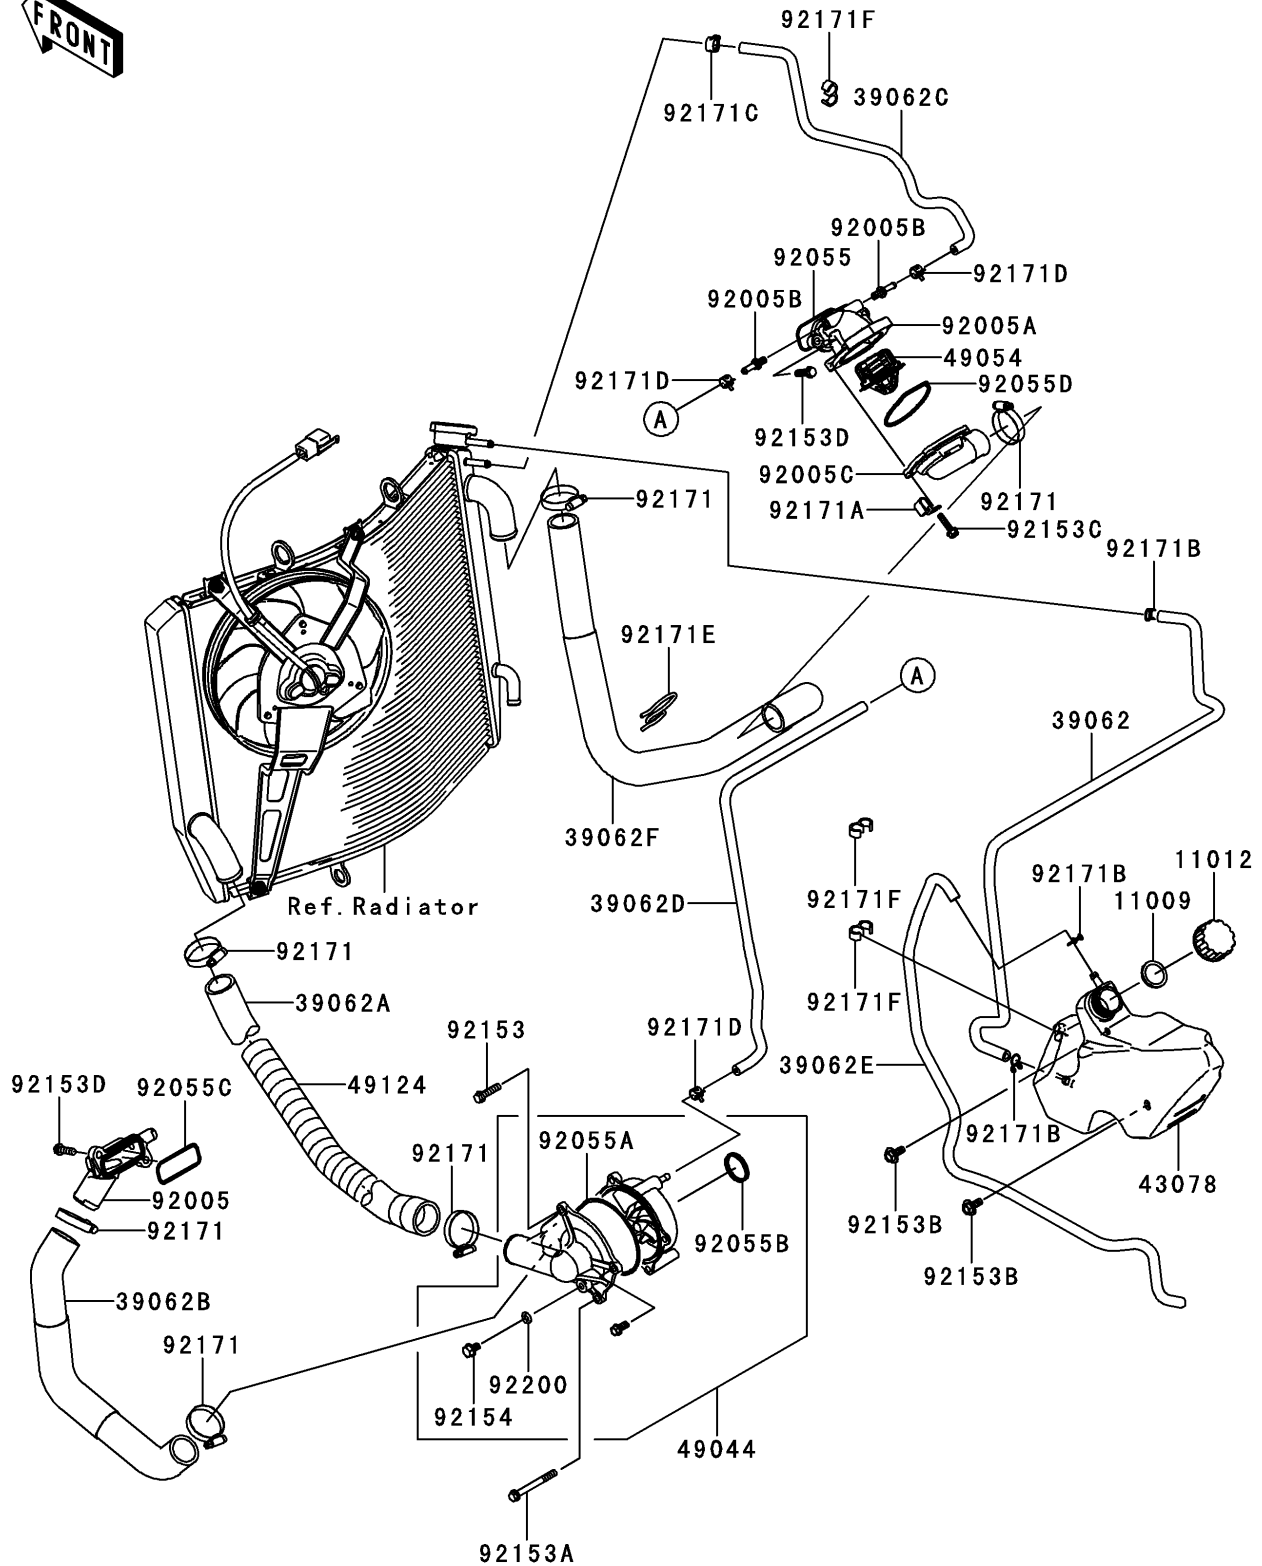

2007 Ninja® ZX™-14 PARTS DIAGRAM

Water Pipe

E3037

2007 Ninja® ZX™-14 PARTS LIST

Water Pipe

ITEM NAME	PART NUMBER	QUANTITY
GASKET,RESERVOIR TANK CAP (Ref # 11009)	11009-1145	1
CAP (Ref # 11012)	11012-1084	1
HOSE-COOLING,L=797 (Ref # 39062)	39062-0047	1
HOSE-COOLING,RAD-W/P (Ref # 39062A)	39062-0113	1
HOSE-COOLING,W/P-CYL.HEAD (Ref # 39062B)	39062-0114	1
HOSE-COOLING,AIR VENT (Ref # 39062C)	39062-0116	1
HOSE-COOLING,L=514.9 (Ref # 39062D)	39062-0123	1
HOSE-COOLING,L=597 (Ref # 39062E)	39062-0151	1
HOSE-COOLING,CYL.HEAD-RAD (Ref # 39062F)	39062-0168	1
RESERVOIR (Ref # 43078)	43078-0028	1
PUMP-WATER (Ref # 49044)	49044-0004	1
THERMOSTAT (Ref # 49054)	49054-1067	1
SPRING-TUBE GUARD (Ref # 49124)	49124-0001	1
FITTING,CYLINDER (Ref # 92005)	92005-0045	1
FITTING,THERMO CASE (Ref # 92005A)	92005-0047	1
FITTING (Ref # 92005B)	92005-0056	2
FITTING,THERMO CAP (Ref # 92005C)	92005-1275	1
RING-O,YP 27.6 57.6 1.9 (Ref # 92055)	92055-0021	1
RING-O (Ref # 92055A)	92055-0157	1
RING-O (Ref # 92055B)	92055-0158	1
RING-O (Ref # 92055C)	92055-1402	1
RING-O,THERMOSTAT CAP (Ref # 92055D)	92055-1699	1
BOLT,FLANGED-SMALL,6X25 (Ref # 92153)	92153-1585	1
BOLT,FLANGED-SMALL,6X55 (Ref # 92153A)	92153-1586	1
BOLT,UPSET-WP,6X16 (Ref # 92153B)	92153-1587	2
BOLT,FLANGED,5X18 (Ref # 92153C)	92153-1588	4
BOLT,FLANGED-SMALL,6X20 (Ref # 92153D)	92153-1589	4
BOLT,DRAIN (Ref # 92154)	92154-0184	1
CLAMP (Ref # 92171)	92171-0179	6

2007 Ninja® ZX™-14 PARTS LIST

Water Pipe

ITEM NAME	PART NUMBER	QUANTITY
CLAMP (Ref # 92171A)	92171-0534	1
CLAMP (Ref # 92171B)	92171-0718	3
CLAMP (Ref # 92171C)	92171-0719	1
CLAMP (Ref # 92171D)	92171-0720	3
CLAMP (Ref # 92171E)	92171-0786	1
CLAMP (Ref # 92171F)	92171-1184	3
WASHER,DRAIN (Ref # 92200)	92200-0498	1