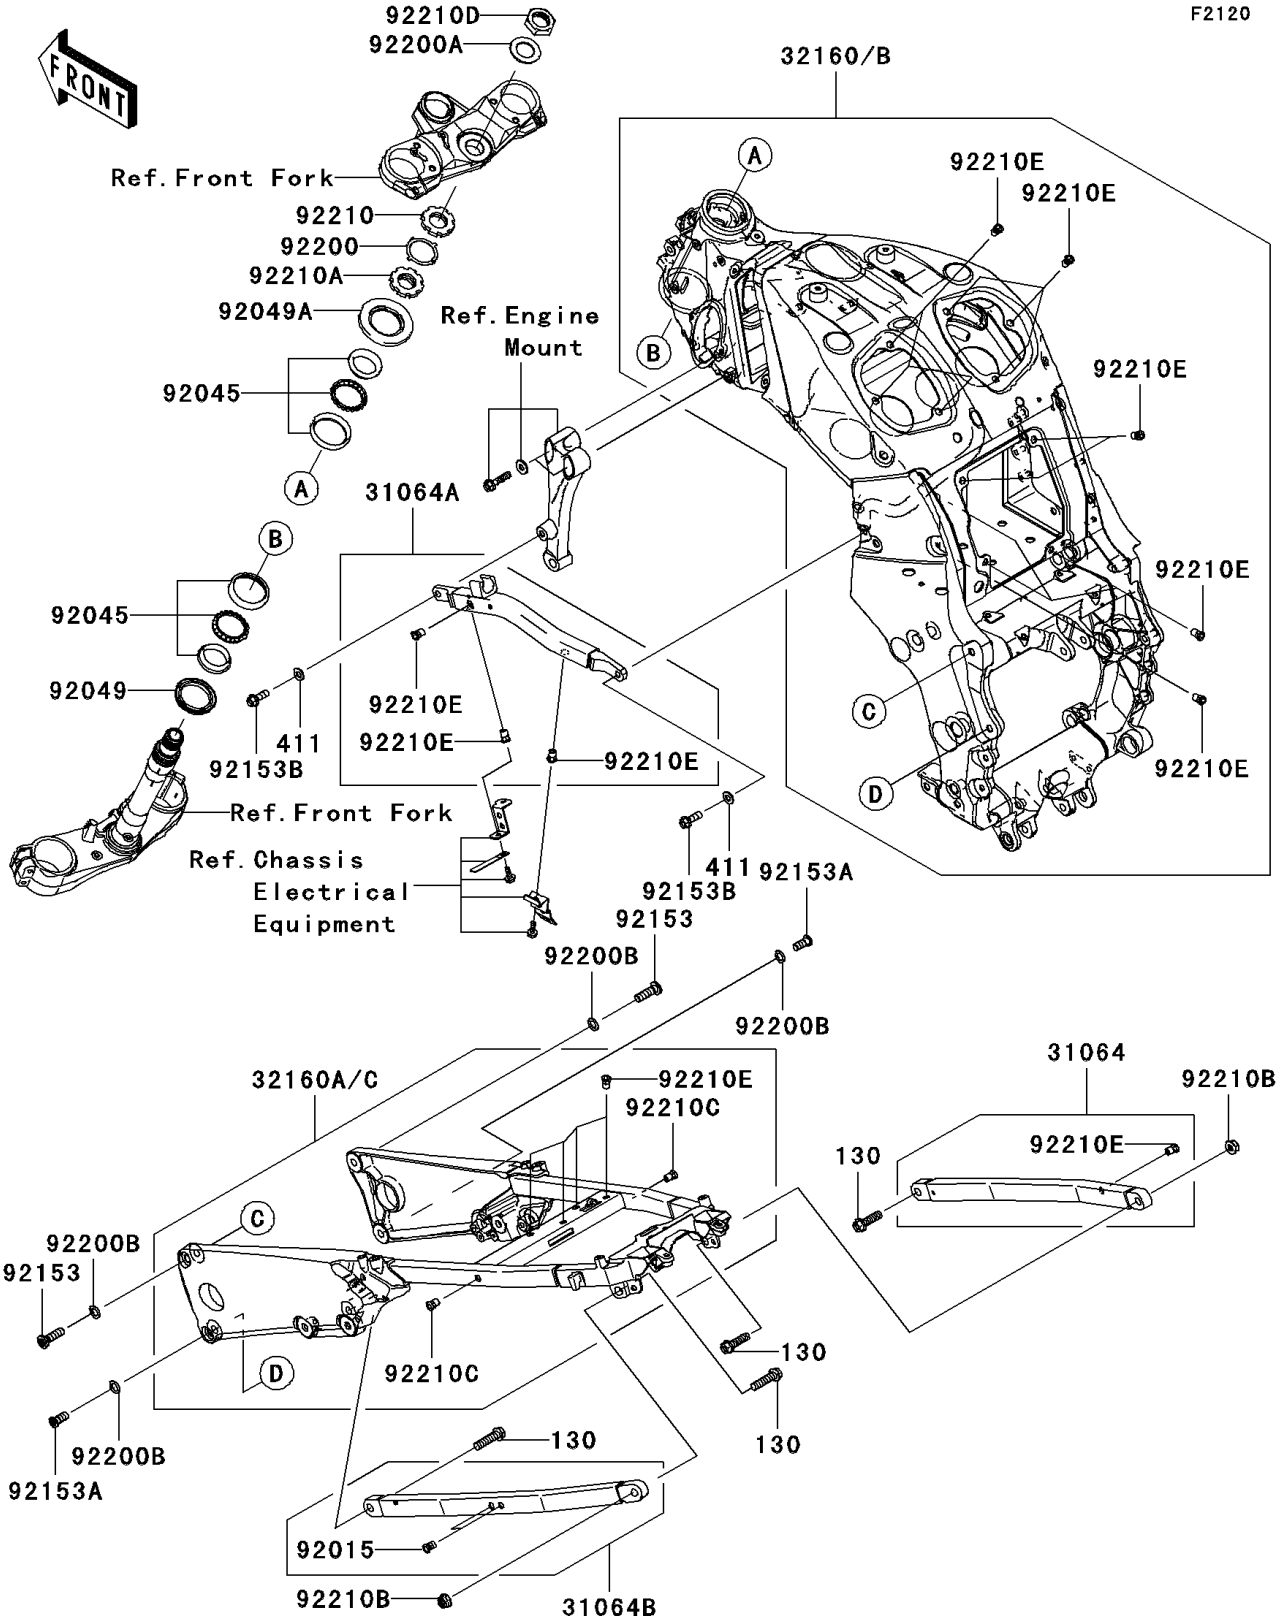

2006 Ninja[®] ZX[™]-14 PARTS DIAGRAM

Frame

2006 Ninja® ZX™ -14 PARTS LIST

Frame

ITEM NAME	PART NUMBER	QUANTITY
BOLT-FLANGED,10X40 (Ref # 130)	130BA1040	4
PIPE-COMP,RR,RH,F.S.BLACK (Ref # 31064)	31064-0045-11E	1
PIPE-COMP,SUB FRAME,LH,BLACK (Ref # 31064A)	31064-0054-11E	1
PIPE-COMP,RR,LH,F.S.BLACK (Ref # 31064B)	31064-0065-11E	1
FRAME-COMP,FR,F.S.BLACK (Ref # 32160)	32160-0159-11E	1
FRAME-COMP,RR,F.S.BLACK (Ref # 32160A)	32160-0160-11E	1
WASHER-PLAIN,8MM (Ref # 411)	411B0800	2
NUT,POP,6MM,L=15 (Ref # 92015)	92015-1791	2
BEARING-BALL,SF07A17PX1V1 (Ref # 92045)	92045-1384	2
SEAL-OIL,DS35X55X4 (Ref # 92049)	92049-0022	1
SEAL-OIL,XXMH 43 75 6.4J (Ref # 92049A)	92049-1382	1
BOLT,SOCKET,10X35 (Ref # 92153)	92153-1699	2
BOLT,SOCKET,10X22 (Ref # 92153A)	92153-1700	2
BOLT,FLANGED,8X25 (Ref # 92153B)	92153-1768	2
WASHER (Ref # 92200)	92200-0281	1
WASHER,25.5X42X2.3 (Ref # 92200A)	92200-0282	1
WASHER,11X18X1 (Ref # 92200B)	92200-0324	4
NUT,35MM (Ref # 92210)	92210-0095	1
NUT,35MM (Ref # 92210A)	92210-0096	1
NUT,LOCK,FLANGED,10MM (Ref # 92210B)	92210-0321	2
NUT,POP,6MM,L=16.5 (Ref # 92210C)	92210-0324	2
NUT,25MM (Ref # 92210D)	92210-1334	1
NUT,POP,6MM,L=15 (Ref # 92210E)	92210-1397	20