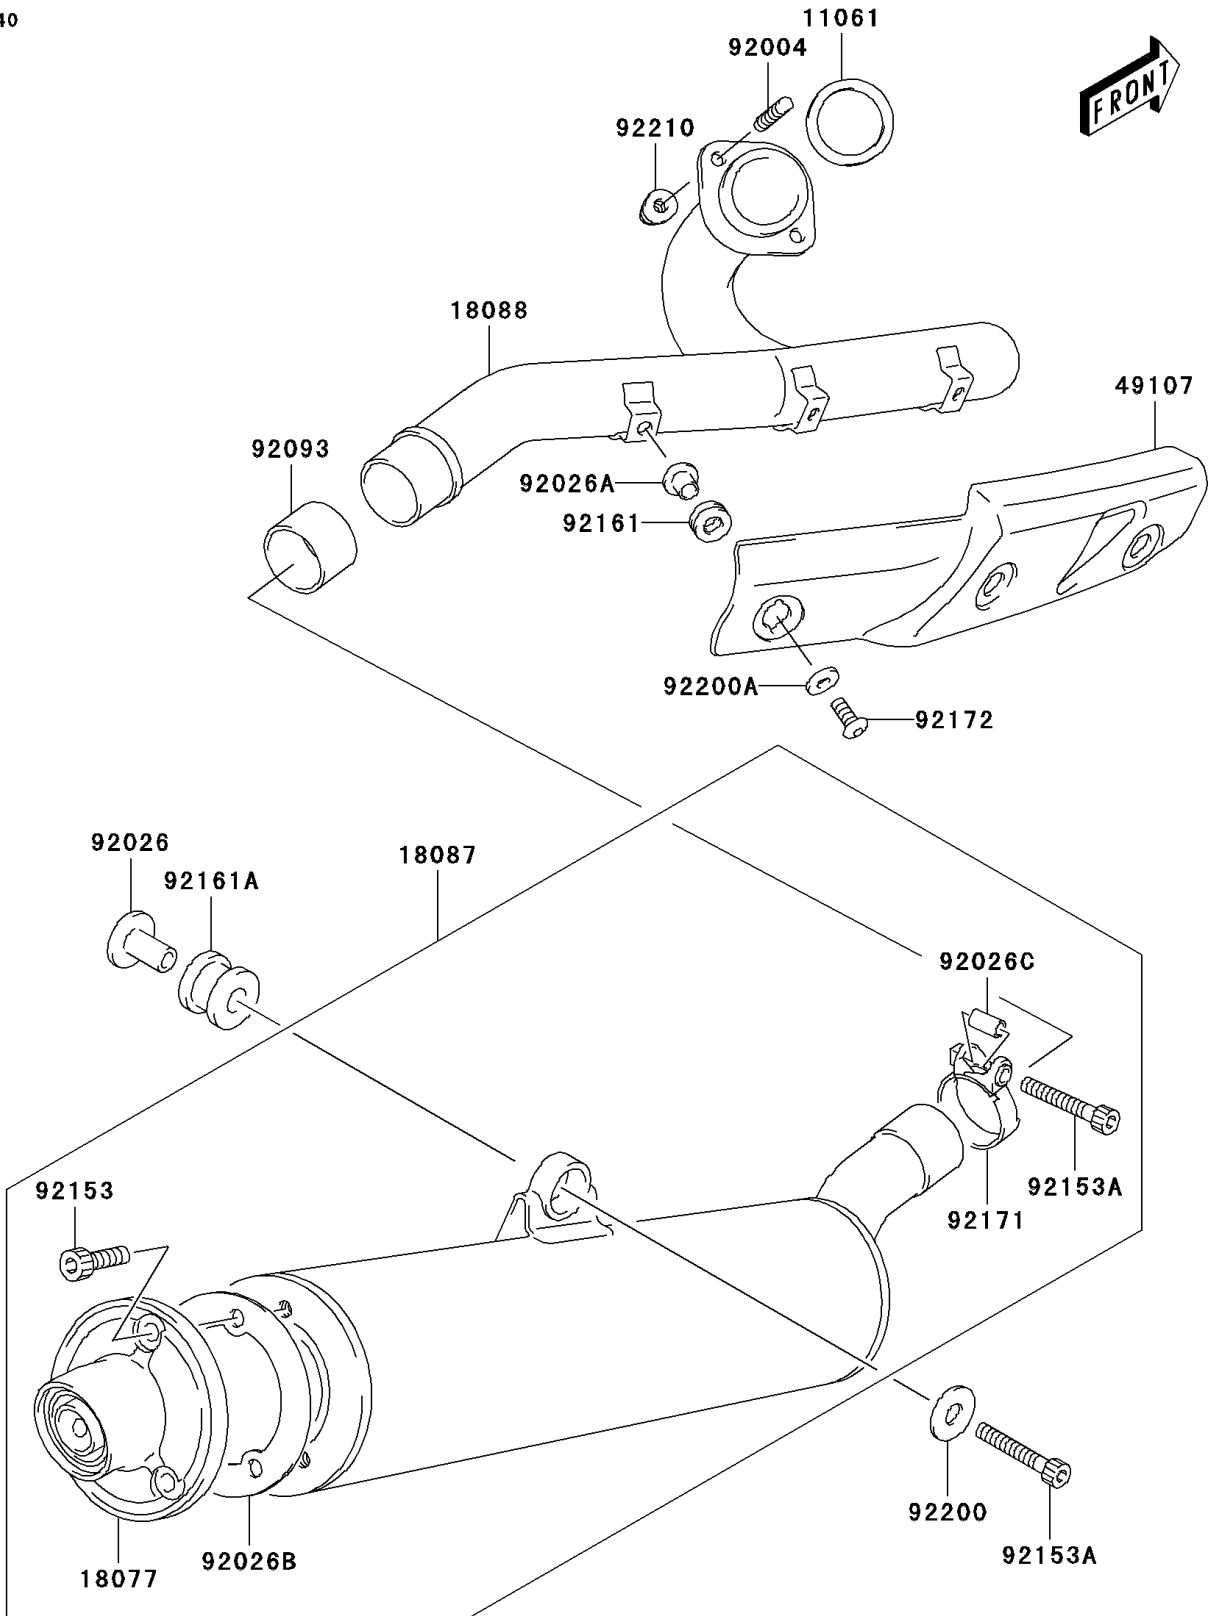

2006 KFX400 PARTS DIAGRAM

Muffler(s)

E1140

2006 KFX400 PARTS LIST

Muffler(s)

ITEM NAME	PART NUMBER	QUANTITY
GASKET,EXHAUST PIPE (Ref # 11061)	11061-S076	1
ARRESTER-SPARK (Ref # 18077)	18077-S004	1
MUFFLER (Ref # 18087)	18087-S011	1
PIPE-EXHAUST (Ref # 18088)	18088-S013	1
COVER-EXHAUST PIPE (Ref # 49107)	49107-S004	1
STUD,EXHAUST PIPE (Ref # 92004)	92004-S013	2
SPACER (Ref # 92026)	92026-S088	1
SPACER (Ref # 92026A)	92026-S093	3
SPACER,MUFFLER (Ref # 92026B)	92026-S136	1
SPACER (Ref # 92026C)	92026-S137	1
SEAL (Ref # 92093)	92093-S051	1
BOLT,FRONT BRAKE CABLE (Ref # 92153)	92153-S197	3
BOLT (Ref # 92153A)	92153-S255	2
DAMPER (Ref # 92161)	92161-S087	3
DAMPER (Ref # 92161A)	92161-S090	1
CLAMP,MUFFLER CONNECTOR (Ref # 92171)	92171-S098	1
SCREW,PIPE COVER (Ref # 92172)	92172-S173	3
WASHER (Ref # 92200)	92200-S136	1
WASHER (Ref # 92200A)	92200-S152	3
NUT (Ref # 92210)	92210-S029	2